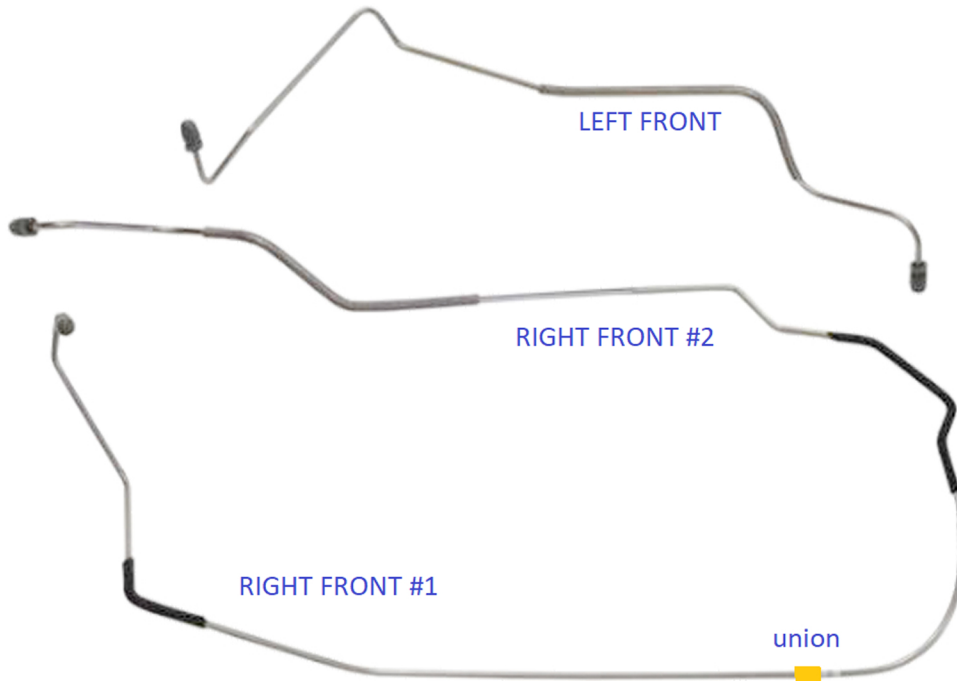

BPB00K1 / SBPB00K1 - 5 piece kit

2000-05 Buick Park Avenue Four-Wheel Disc w/ABS Front Brake Line Kit 5pc,
OE Steel, Stainless

Inline tube
The Professional Restorers #1 Choice
www.inlinetube.com

*Re-designed for easier shipping/installation of factory brake lines for unmodified vehicles using original components.
Images are for identification purposes and are not always to scale.