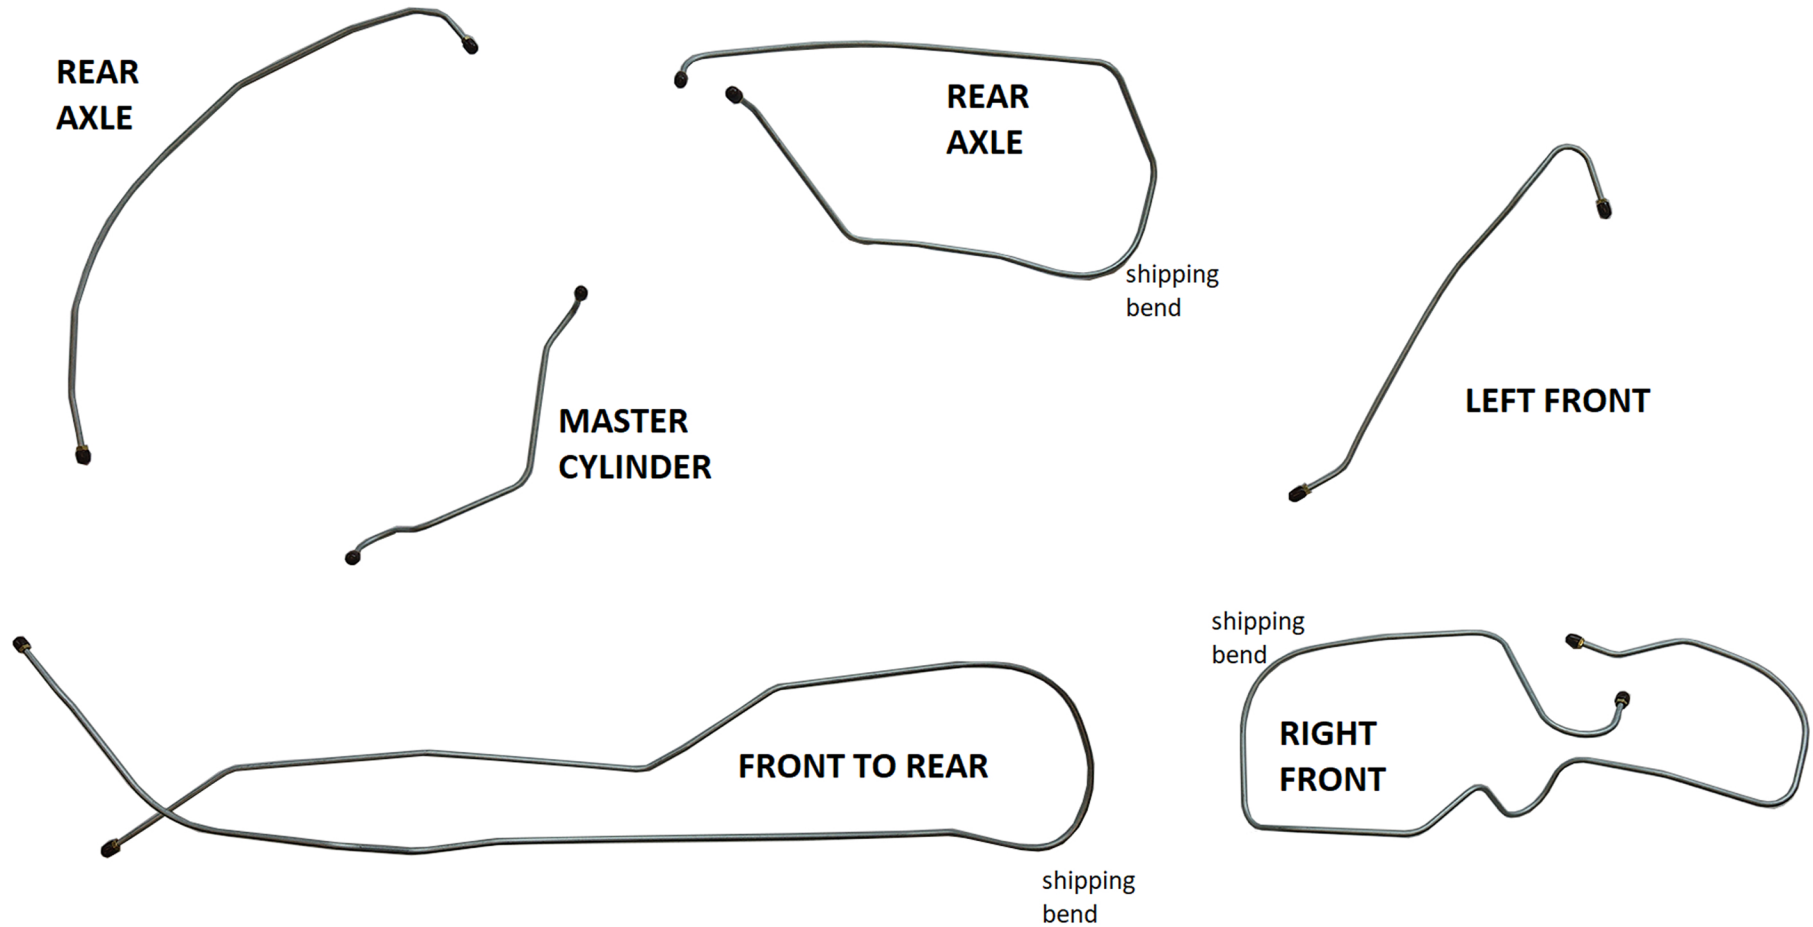

CAB5901, CAB5902
SCAB5901, SCAB5902

1959 Cadillac de Ville / Eldorado 130" WB Power, Manual Brake Line Set
6 piece, OE Steel, Stainless

Inline tube
The Professional Restorers #1 Choice
www.inlinetube.com

*Re-designed for easier shipping/installation of factory brake lines for unmodified vehicles using original components.
Images are for identification purposes and are not always to scale.