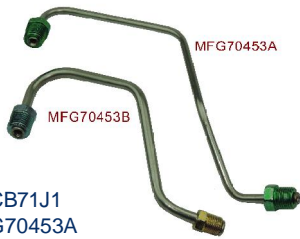

Pn# - (S)CCB7101, (S)PFB7201, (S)PFB7101
7pc Brake Line Set
1971-73 Chevrolet Camaro, Pontiac Firebird Power Disc
Brake Line Set

Master Cylinder
Lines (2)

CCB71J1
MFG70453A
MFG70453B

Front to Rear

Shipping
Bend

CCB71M1
MFG70465

Shipping
Bend

Right Front

Left Front

Shipping
Bend

CCB71P1
MFG70454A
MFG70454B

Rear Axle Line

Rear Axle Line

CCB70R1
MFG70458A
MFG70458B