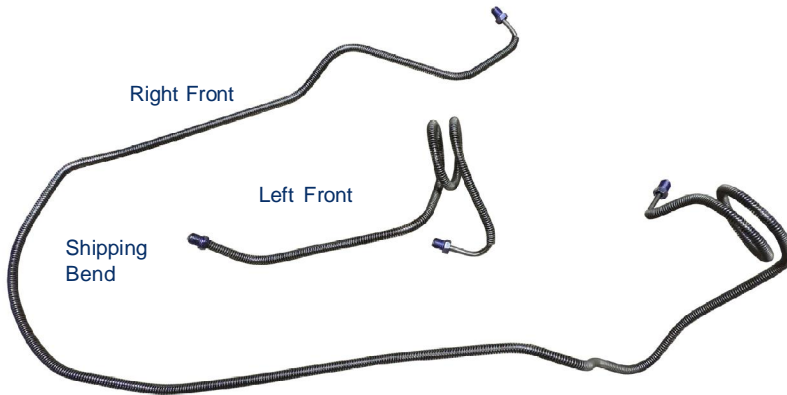

Pn# - (S)CCB7101, (S)PFB7201, (S)PFB7101
7pc Brake Line Set
1971-73 Chevrolet Camaro, Pontiac Firebird Power Disc
Brake Line Set

Master Cylinder
Lines (2)

CCB71J1
MFG70453A
MFG70453B

Front to Rear

Shipping
Bend

CCB71M1
MFG70465

Shipping
Bend

Right Front

Left Front

Shipping
Bend

CCB71P1
MFG70454A
MFG70454B

Rear Axle Line

Rear Axle Line