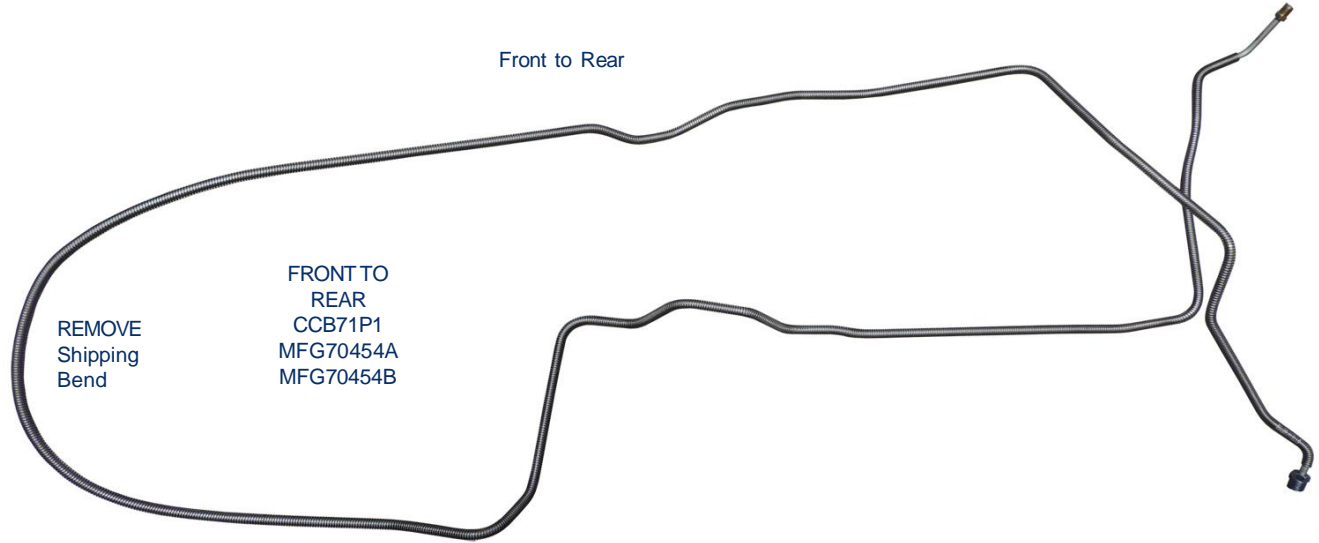

Pn# - (S)CCB7401, (S)CCB7501, (S)CCB75Z1  
 (S)PFB7401, (S)PFB7501 - 7pc Line Set  
 1974-1975 Chevrolet Camaro, Pontiac Firebird  
 Power Disc Brakes Brake Line Set

Master Cylinder  
 Lines (2)

Front to Rear

RIGHT / LEFT  
 FRONT  
 CCB71P1  
 MFG70454A  
 MFG70454B

AXLE LINES  
 CCB70R1  
 MFG70458A  
 MFG70458B