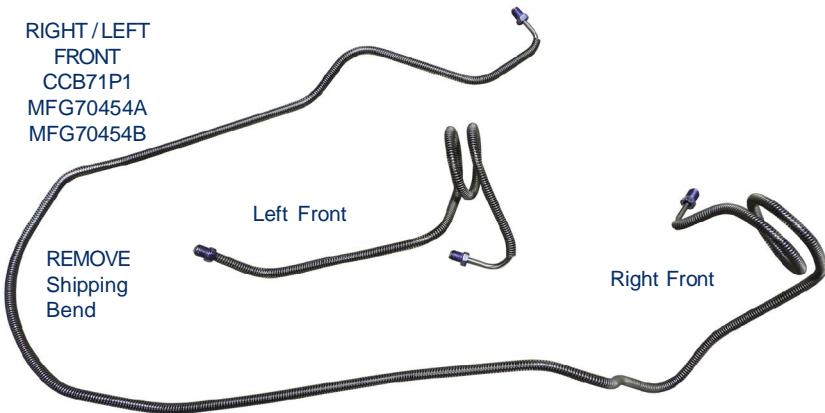

Pn# - (S)CCB7401, (S)CCB7501, (S)CCB75Z1  
 (S)PFB7401, (S)PFB7501 - 7pc Line Set  
 1974-1975 Chevrolet Camaro, Pontiac Firebird  
 Power Disc Brakes Brake Line Set

Master Cylinder  
 Lines (2)

Front to Rear

RIGHT / LEFT  
 FRONT  
 CCB71P1  
 MFG70454A  
 MFG70454B

AXLE LINES  
 CCB70R1  
 MFG70458A  
 MFG70458B