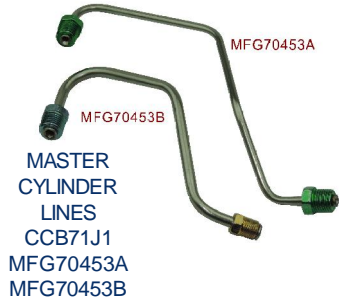

Pn# - (S)CCB7401, (S)CCB7501, (S)CCB75Z1  
 (S)PFB7401, (S)PFB7501 - 7pc Line Set  
 1974-1975 Chevrolet Camaro, Pontiac Firebird  
 Power Disc Brakes Brake Line Set

Master Cylinder  
 Lines (2)

Front to Rear

RIGHT / LEFT  
 FRONT  
 CCB71P1  
 MFG70454A  
 MFG70454B

AXLE LINES  
 CCB70R1  
 MFG70458A  
 MFG70458B