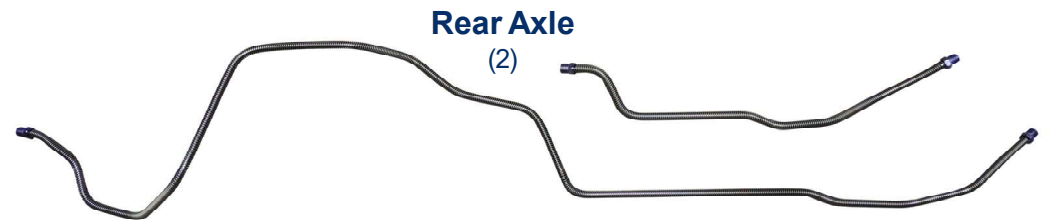

CCB76Z1/SCCB76Z1 - 7pc

1976-80 Chevrolet - Pontiac Camaro - Firebird w/RPO F41 Sway Bar Power Disc*

Inline tube

The Professional Restorers #1 Choice

www.inlinetube.com

M/C
(2)

*Reproduction of factory brake lines for unmodified vehicles using original components.
Images are for identification purposes and are not to scale.

rev. 10-21
© Inline Tube 2021