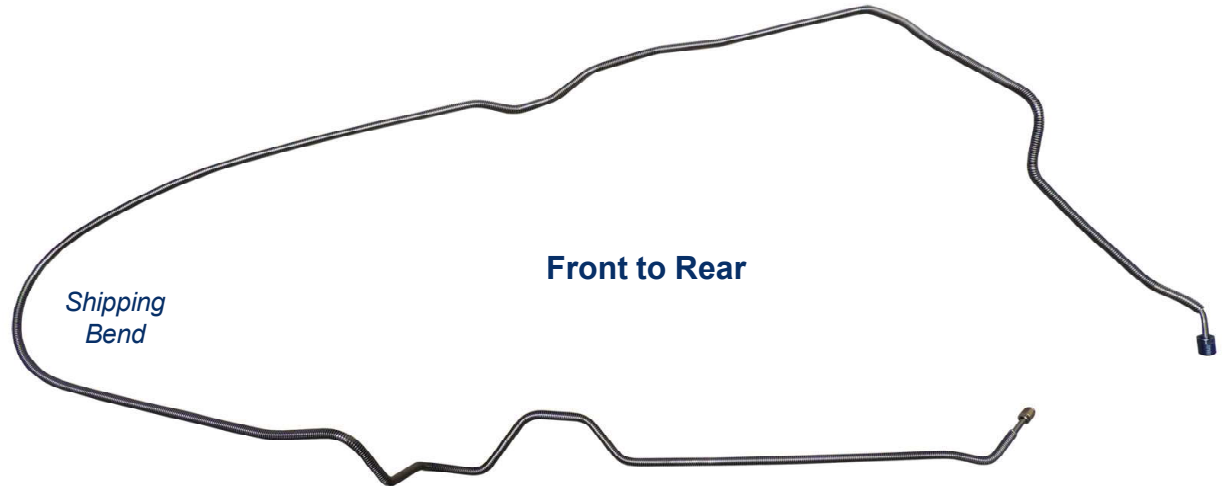

CCB76Z1/SCCB76Z1 - 7pc

1976-80 Chevrolet - Pontiac Camaro - Firebird w/RPO F41 Sway Bar Power Disc*

Inline tube

The Professional Restorers #1 Choice

www.inlinetube.com

M/C
(2)

*Reproduction of factory brake lines for unmodified vehicles using original components.
Images are for identification purposes and are not to scale.

rev. 10-21
© Inline Tube 2021