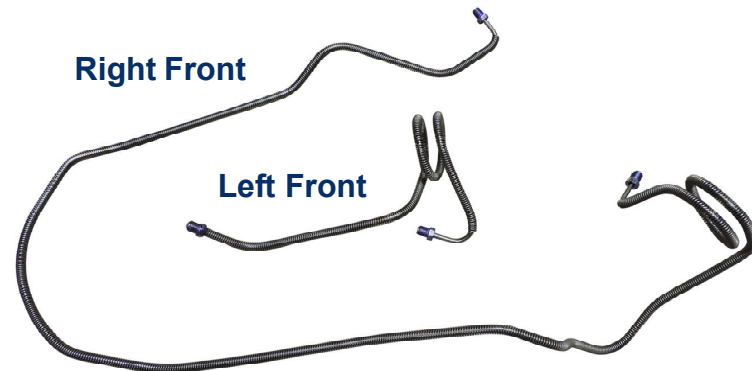

CCB76Z1/SCCB76Z1 - 7pc

1976-80 Chevrolet - Pontiac Camaro - Firebird w/RPO F41 Sway Bar Power Disc*

Inline tube

The Professional Restorers #1 Choice

www.inlinetube.com

M/C
(2)

*Reproduction of factory brake lines for unmodified vehicles using original components.
Images are for identification purposes and are not to scale.

rev. 10-21
© Inline Tube 2021