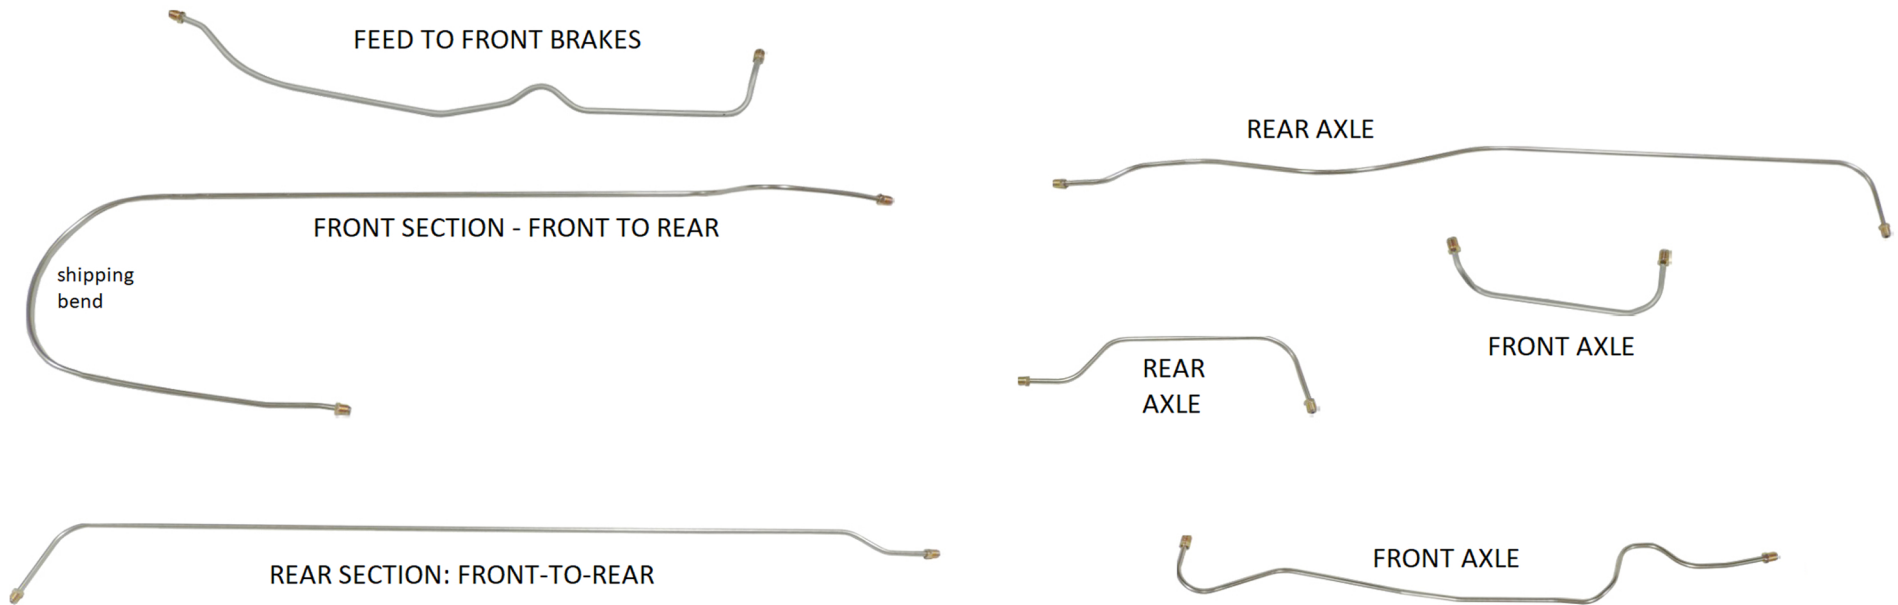

## CFB3902 / SCFB3902 - 7 piece kit

1939 Chevrolet All 112.3" WB w/Straight Front Axle Drum Brake Line Set 7pc,  
OE Steel, Stainless

**Inline tube**  
The Professional Restorers #1 Choice  
[www.inlinetube.com](http://www.inlinetube.com)

\*Re-designed for easier shipping/installation of factory brake lines for unmodified vehicles using original components.  
*Images are for identification purposes and are not always to scale.*