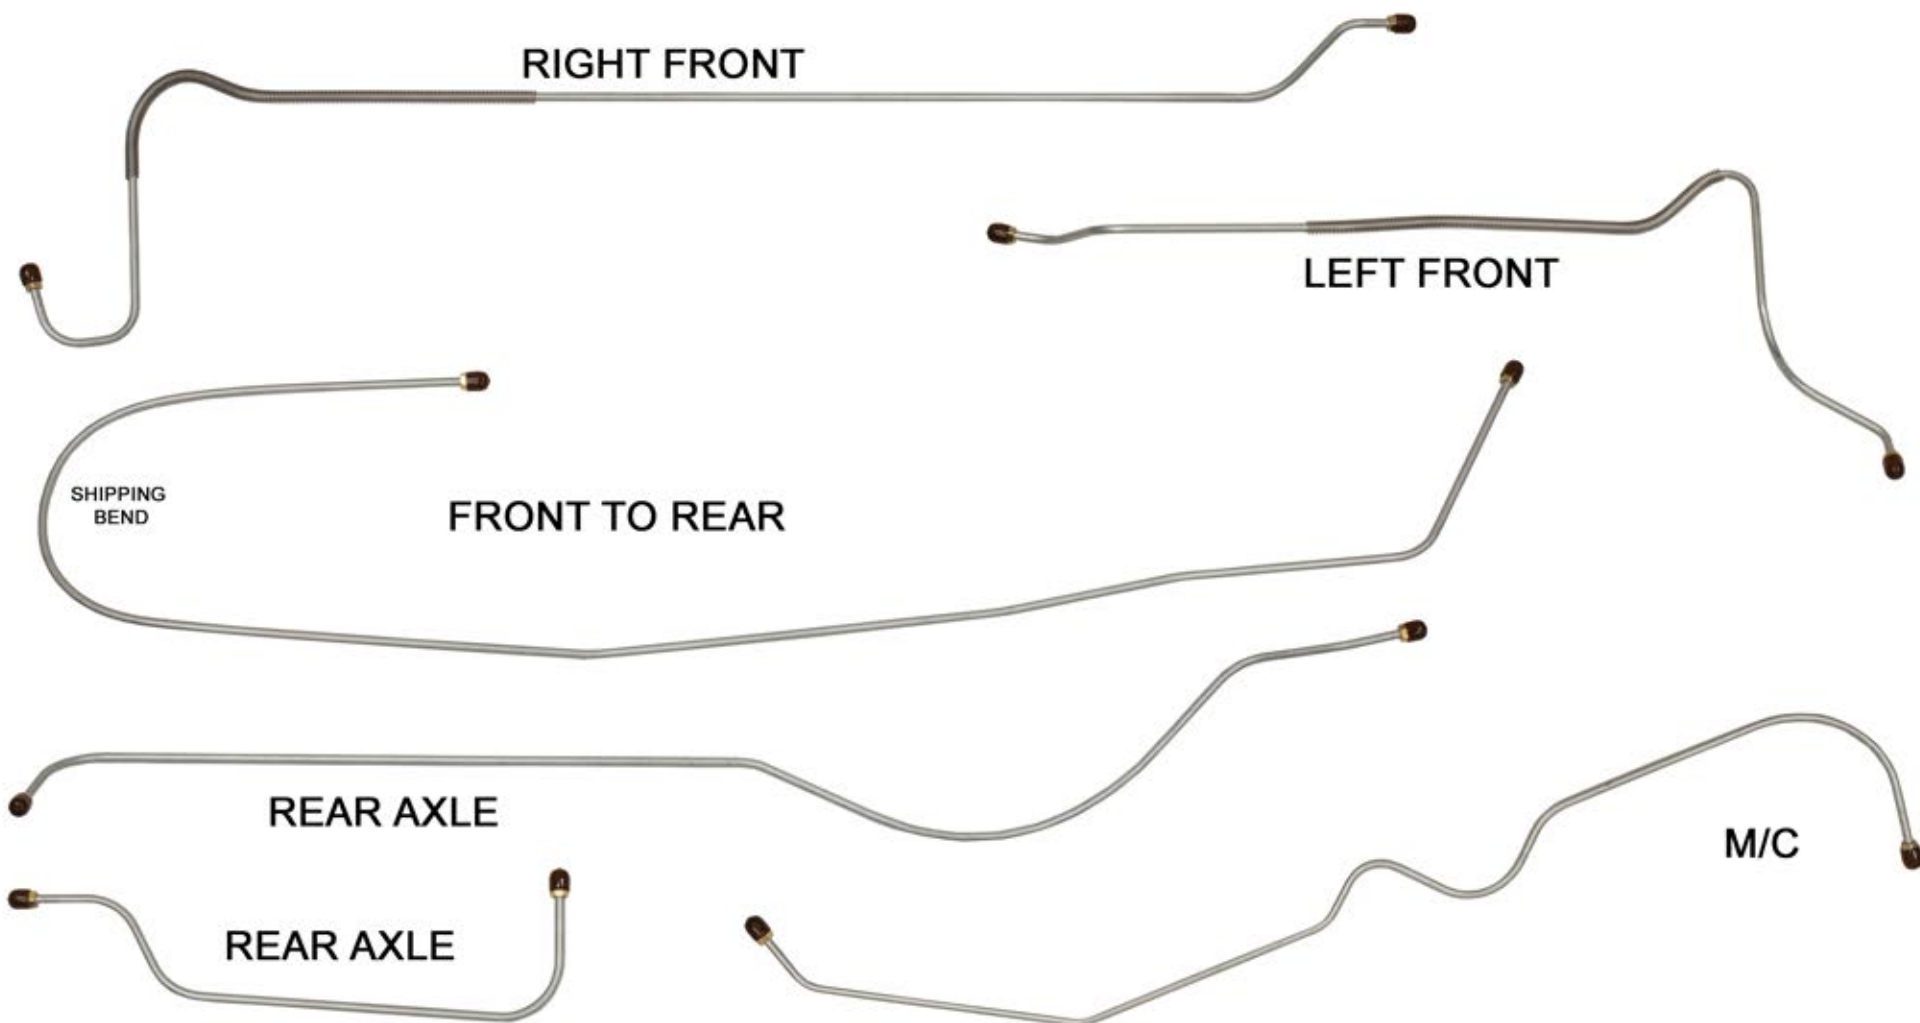

(S) CFB4901

1949-50 Chevrolet Special Hardtop
w/MT Complete Drum Brake Line Kit 6pc

Inline tube
The Professional Restorers #1 Choice

*Re-designed for easier shipping/installation of factory brake lines for unmodified vehicles using original components.
Specific applications may not require all pieces provided.
Images are for identification purposes and are not to scale.