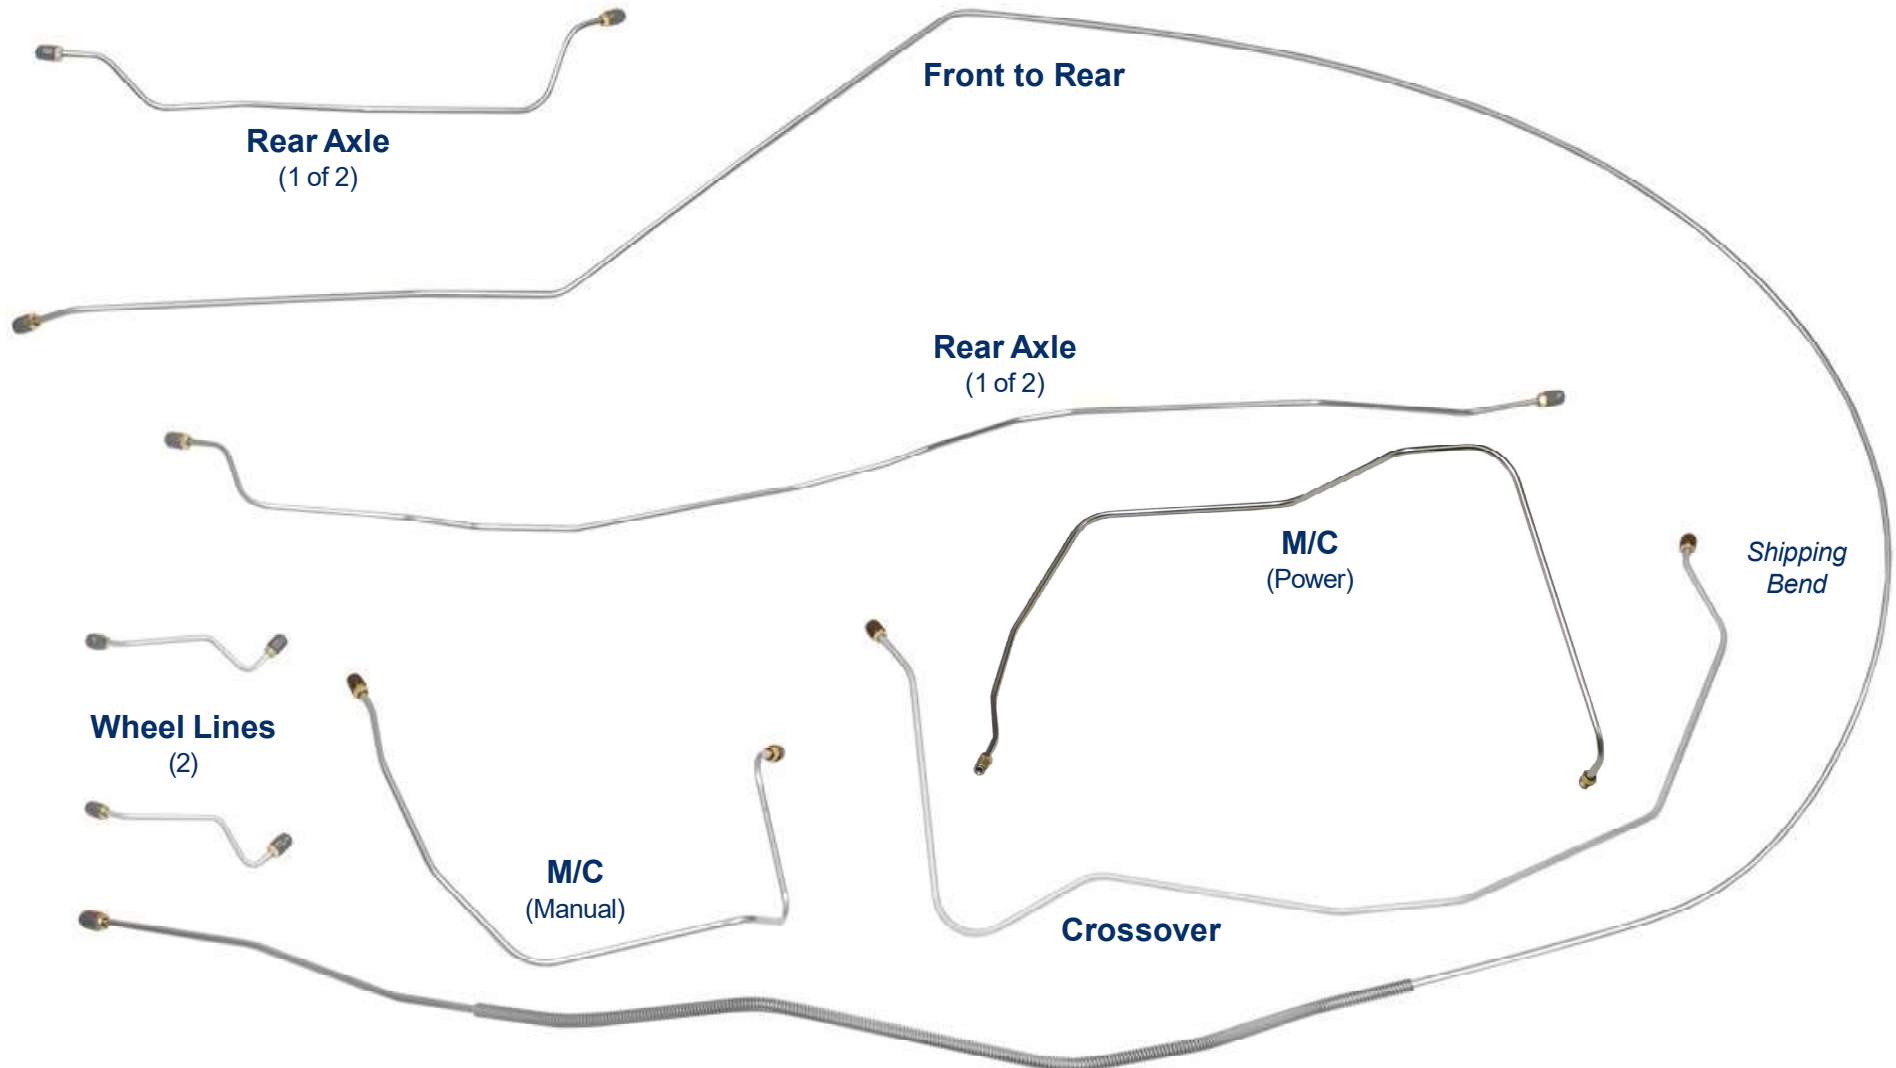

CFB5704/SCFB5704 - 7pc

1957 Chevrolet Bel Air w/Dual Exhaust (F to R Outside Frame) Power Drum*

CFB5702/SCFB5702 - 7pc

1957 Chevrolet Bel Air w/Dual Exhaust (F to R Outside Frame) Manual Drum*

Inline tube

The Professional Restorers #1 Choice

www.inlinetube.com

*Reproduction of factory brake lines for unmodified vehicles using original components.
Specific applications may not require all pieces provided.
Images are for identification purposes and are not to scale.

rev. 3-21
© Inline Tube 2021