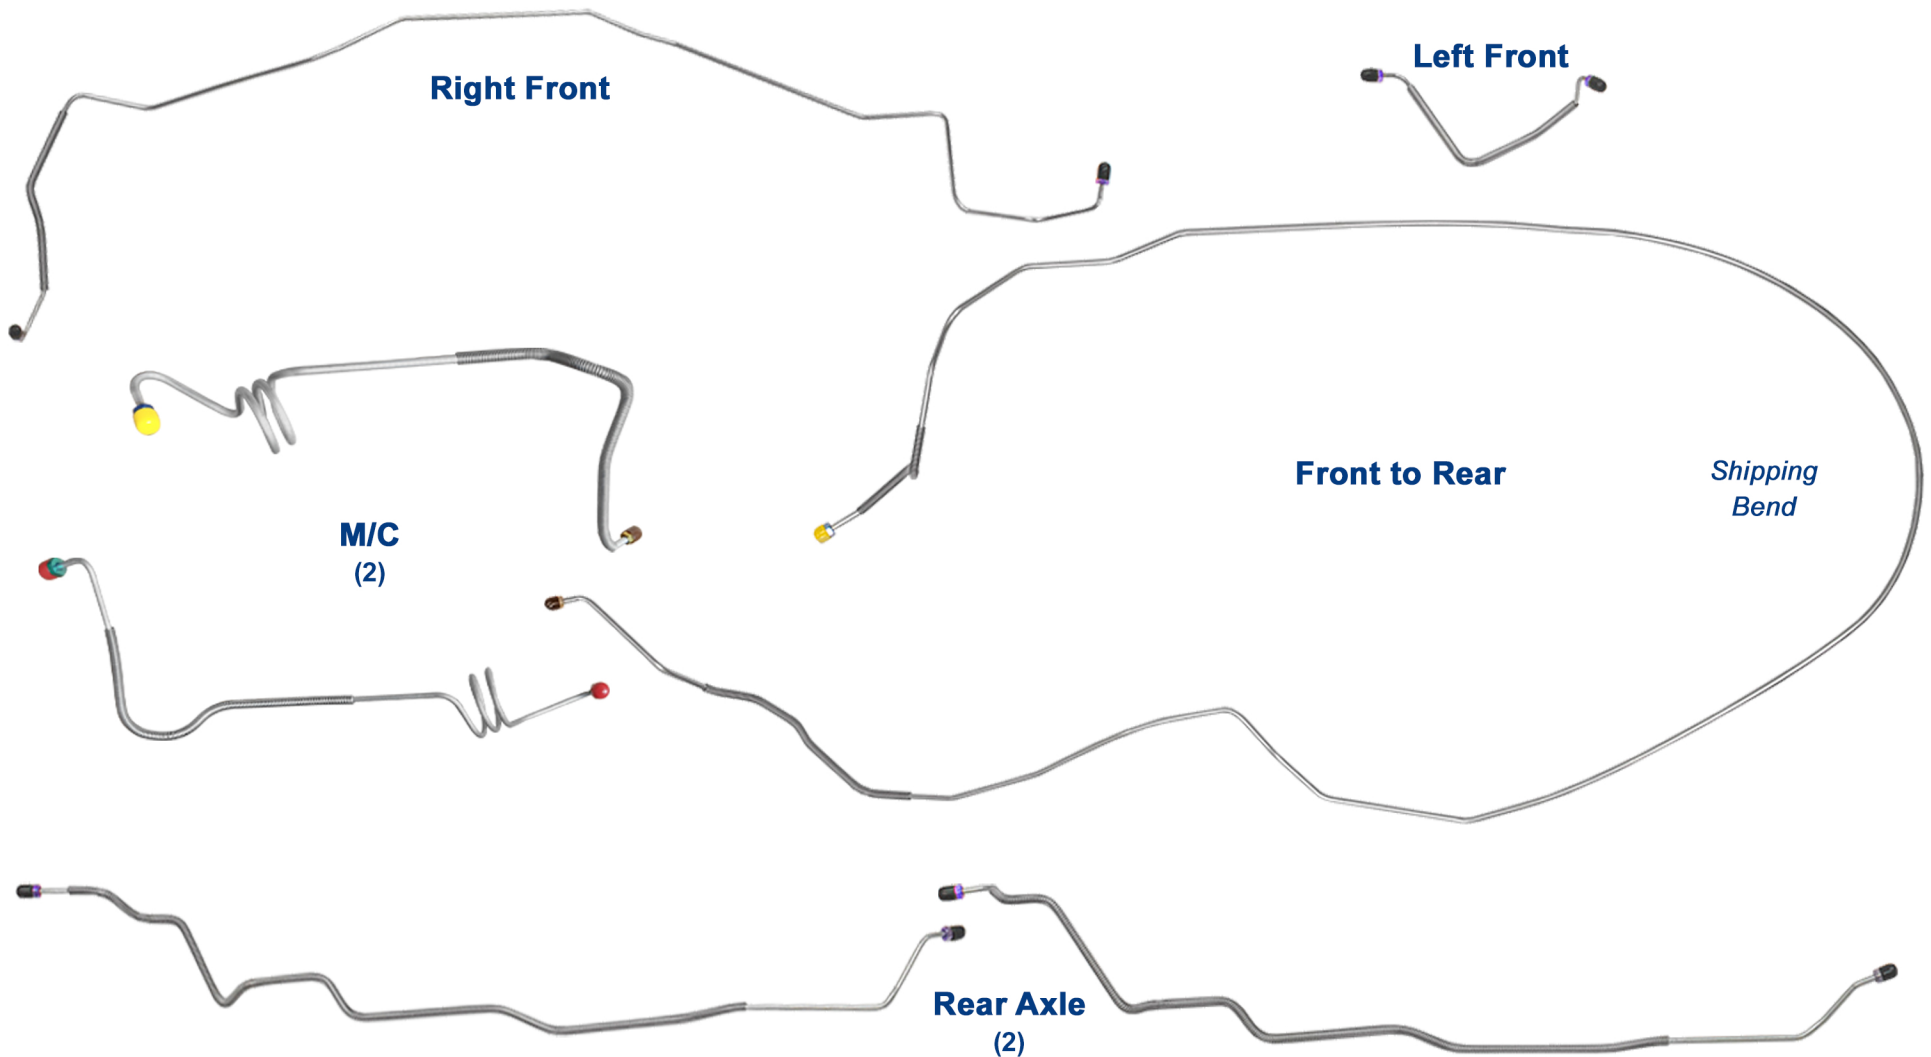

CFB7101/SCFB7101 - 7pc

1971-76 Chevrolet Impala Power Disc Brake Line Kit

Inline tube

The Professional Restorers #1 Choice

www.inlinetube.com

*Re-designed for easier shipping/installation of factory brake lines for unmodified vehicles using original components.

Images are for identification purposes and are not to scale.

rev. 3-18
© Inline Tube 2022