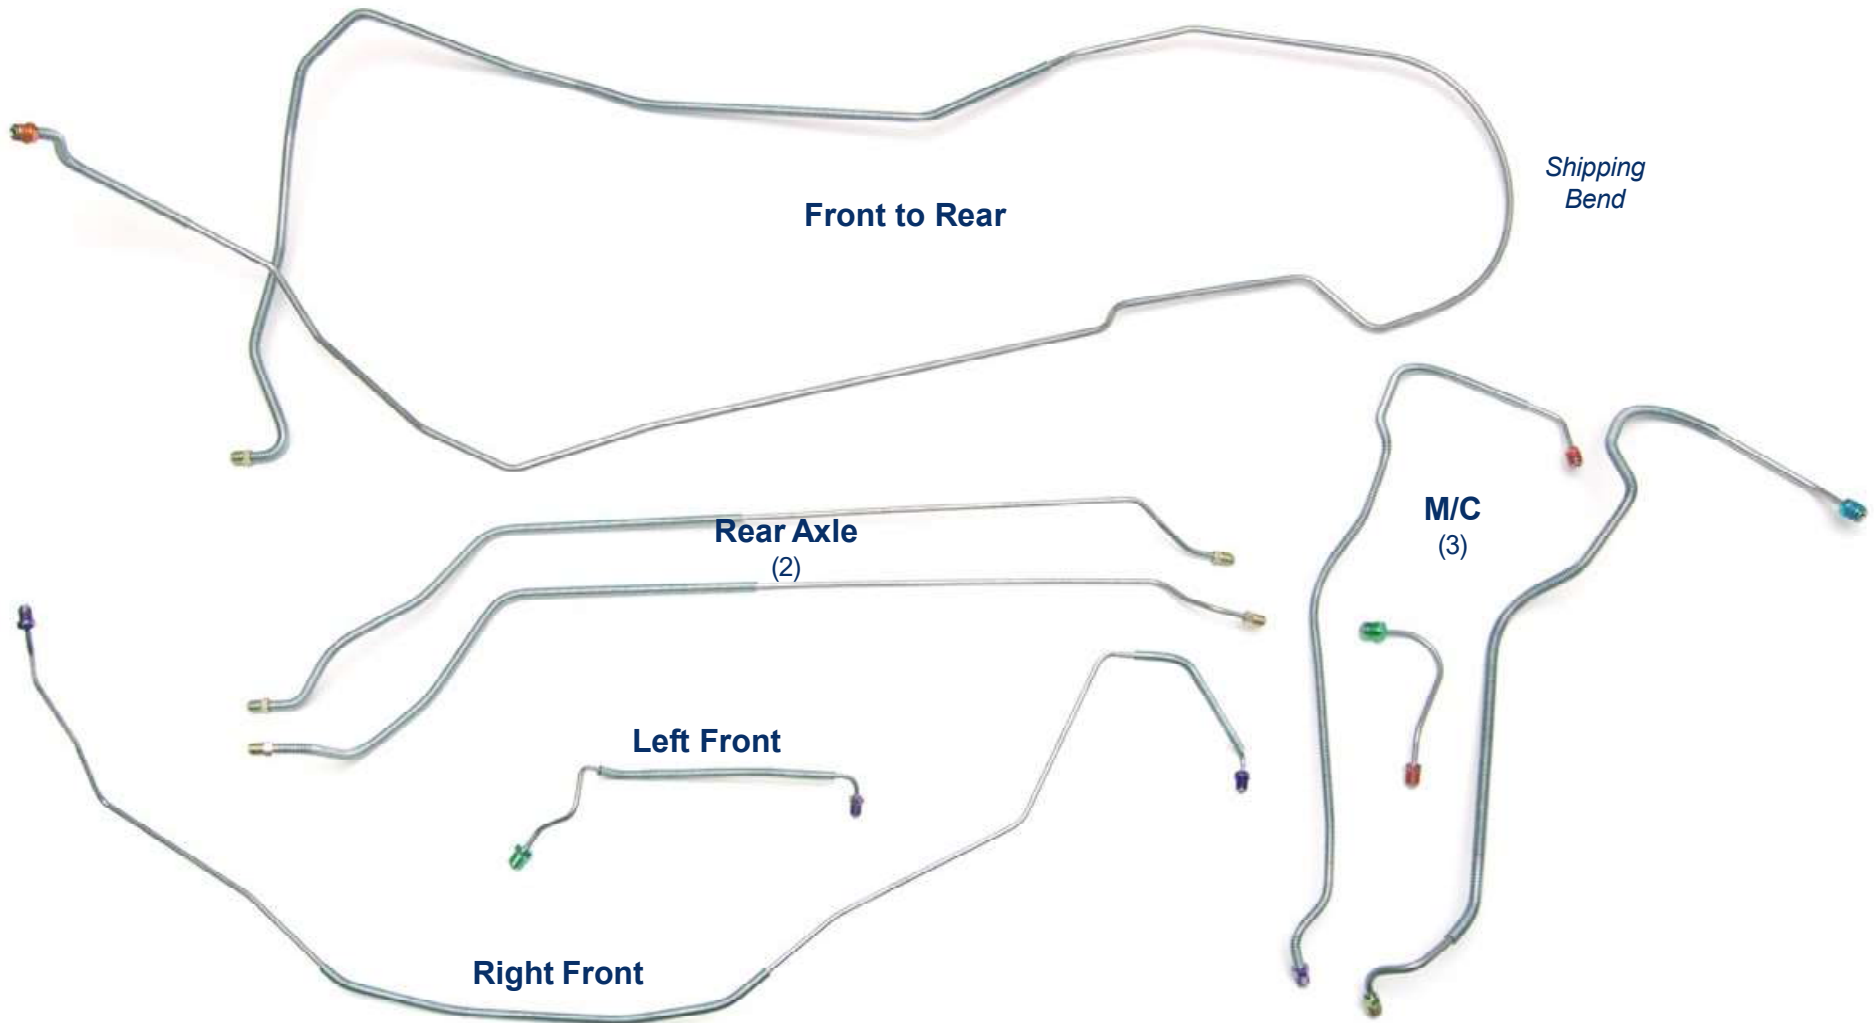

# CHB6803/SCHB6803 - 8pc

1968 Chevrolet Chevelle SS (Only) Hardtop Power Disc\*

# Inline tube

The Professional Restorers #1 Choice

[www.inlinetube.com](http://www.inlinetube.com)

\*Reproduction of factory brake lines for unmodified vehicles using original components.  
*Images are for identification purposes and are not to scale.*

rev. 10-20  
© Inline Tube 2020