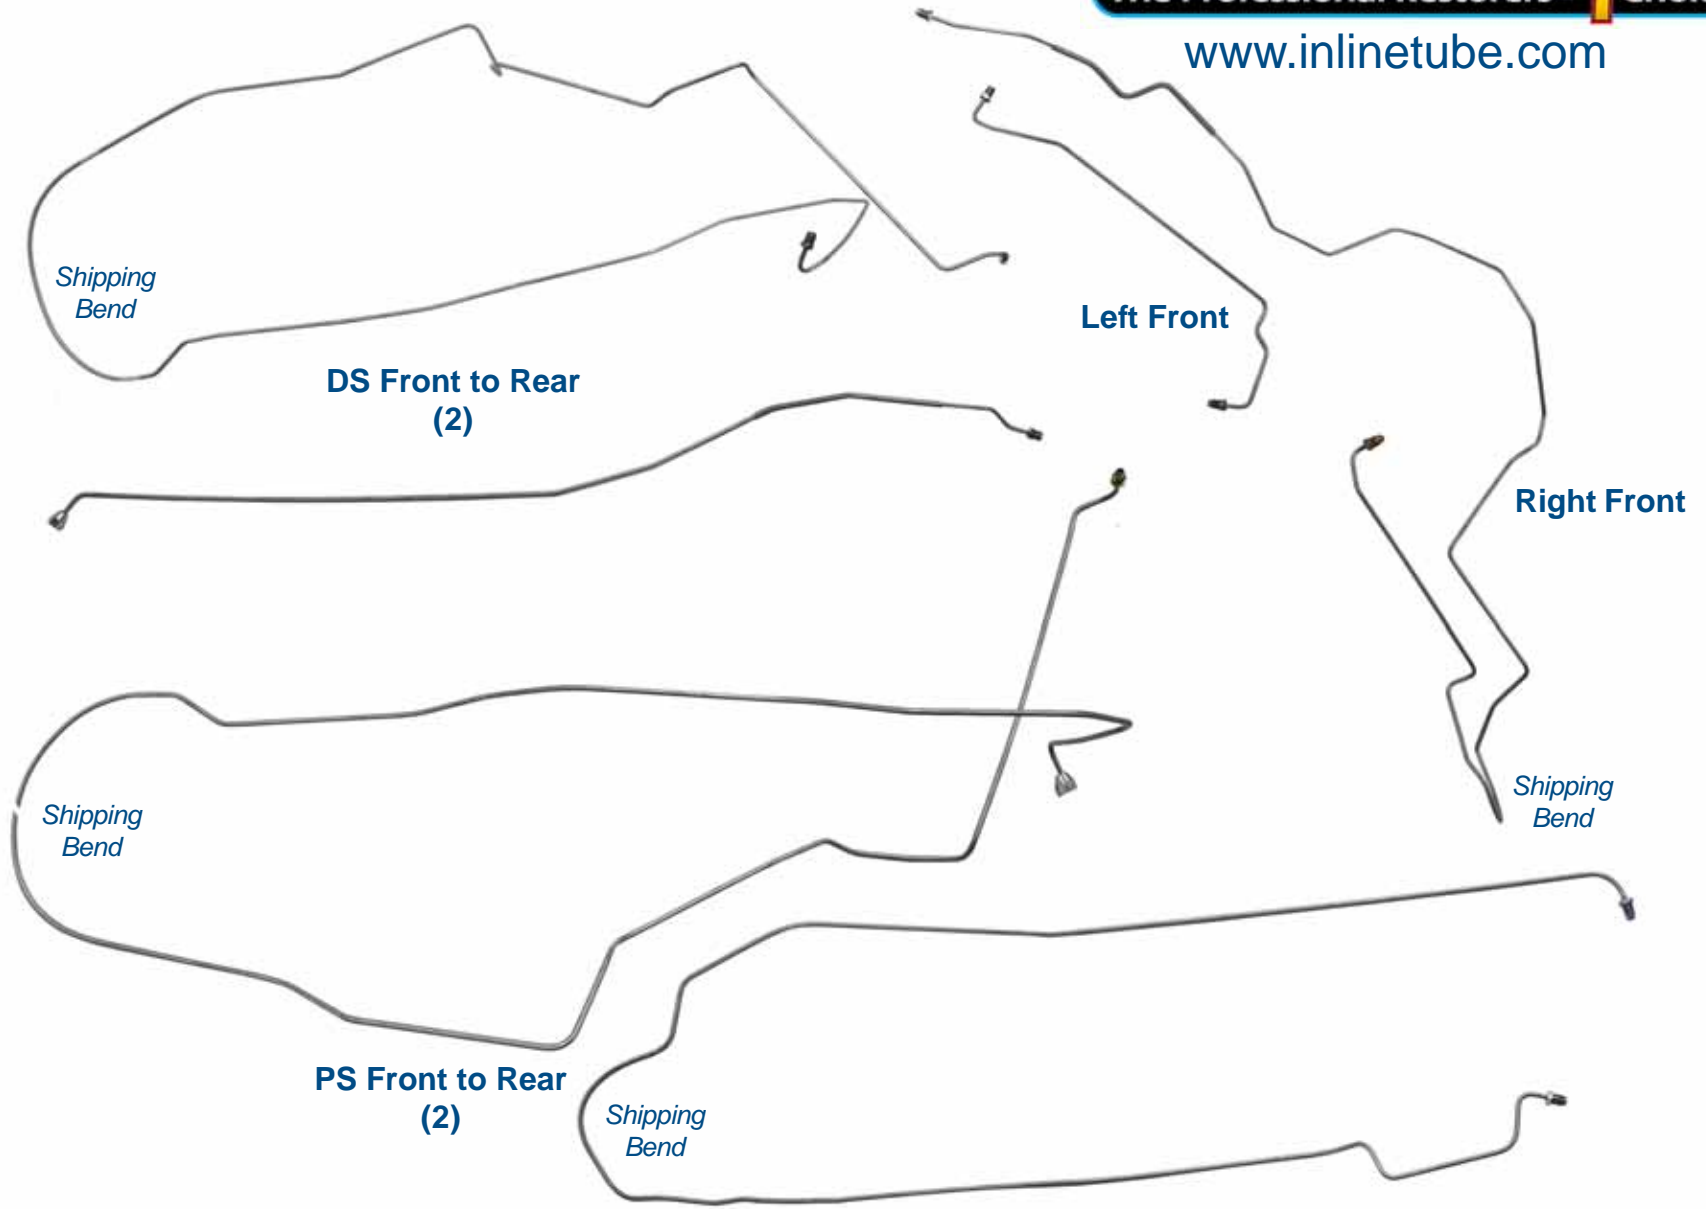

CLB9501/ SCLB9501 - 6pc

1995-01 Chevrolet Lumina Four-Wheel Disc w/ABS*

Inline tube

The Professional Restorers #1 Choice

www.inlinetube.com

*Reproduction of factory brake lines for unmodified vehicles using original components.
Images are for identification purposes and are not to scale.