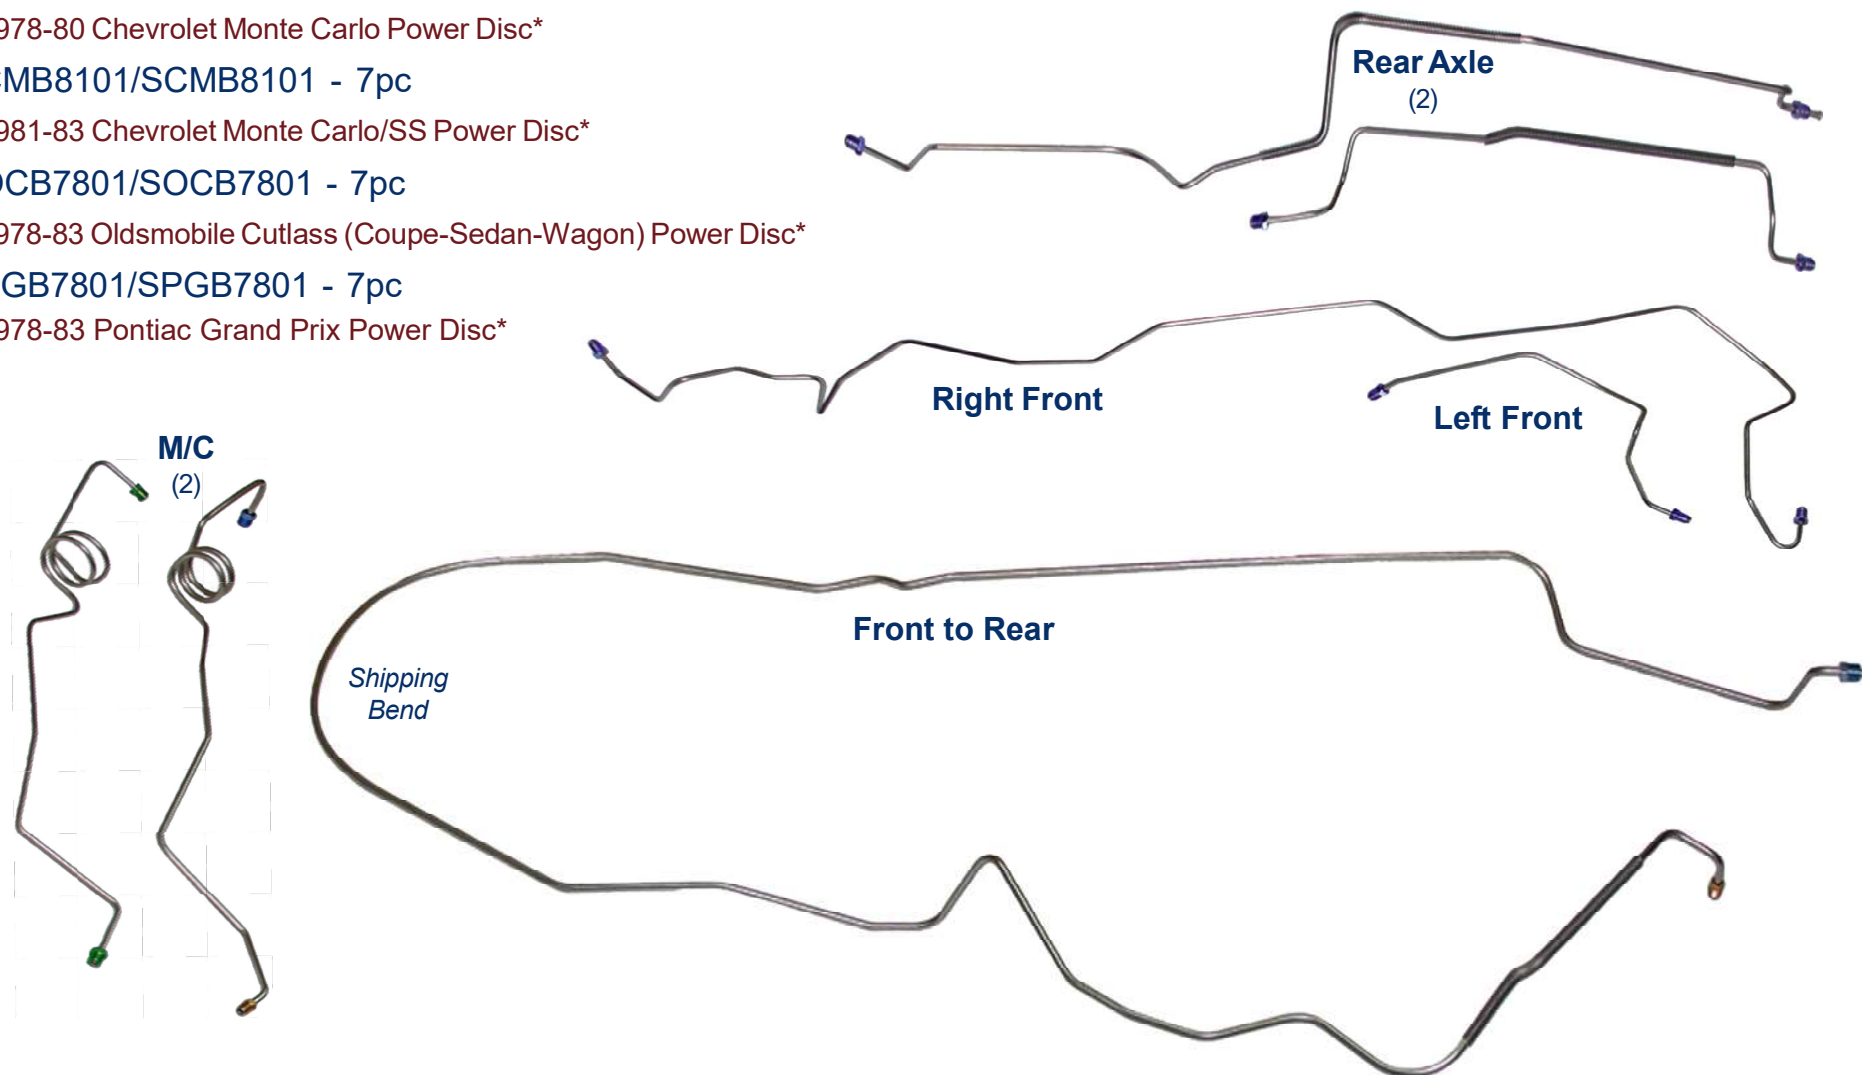

CMB8101/SCMB8101 - 7pc

1981-83 Chevrolet Monte Carlo/SS Power Disc*

OCB7801/SOCB7801 - 7pc

1978-83 Oldsmobile Cutlass (Coupe-Sedan-Wagon) Power Disc*

PGB7801/SPGB7801 - 7pc

1978-83 Pontiac Grand Prix Power Disc*

Inline tube

The Professional Restorers #1 Choice

www.inlinetube.com

*Reproduction of factory brake lines for unmodified vehicles using original components.
Images are for identification purposes and are not to scale.

rev. 12-20
© Inline Tube 2020