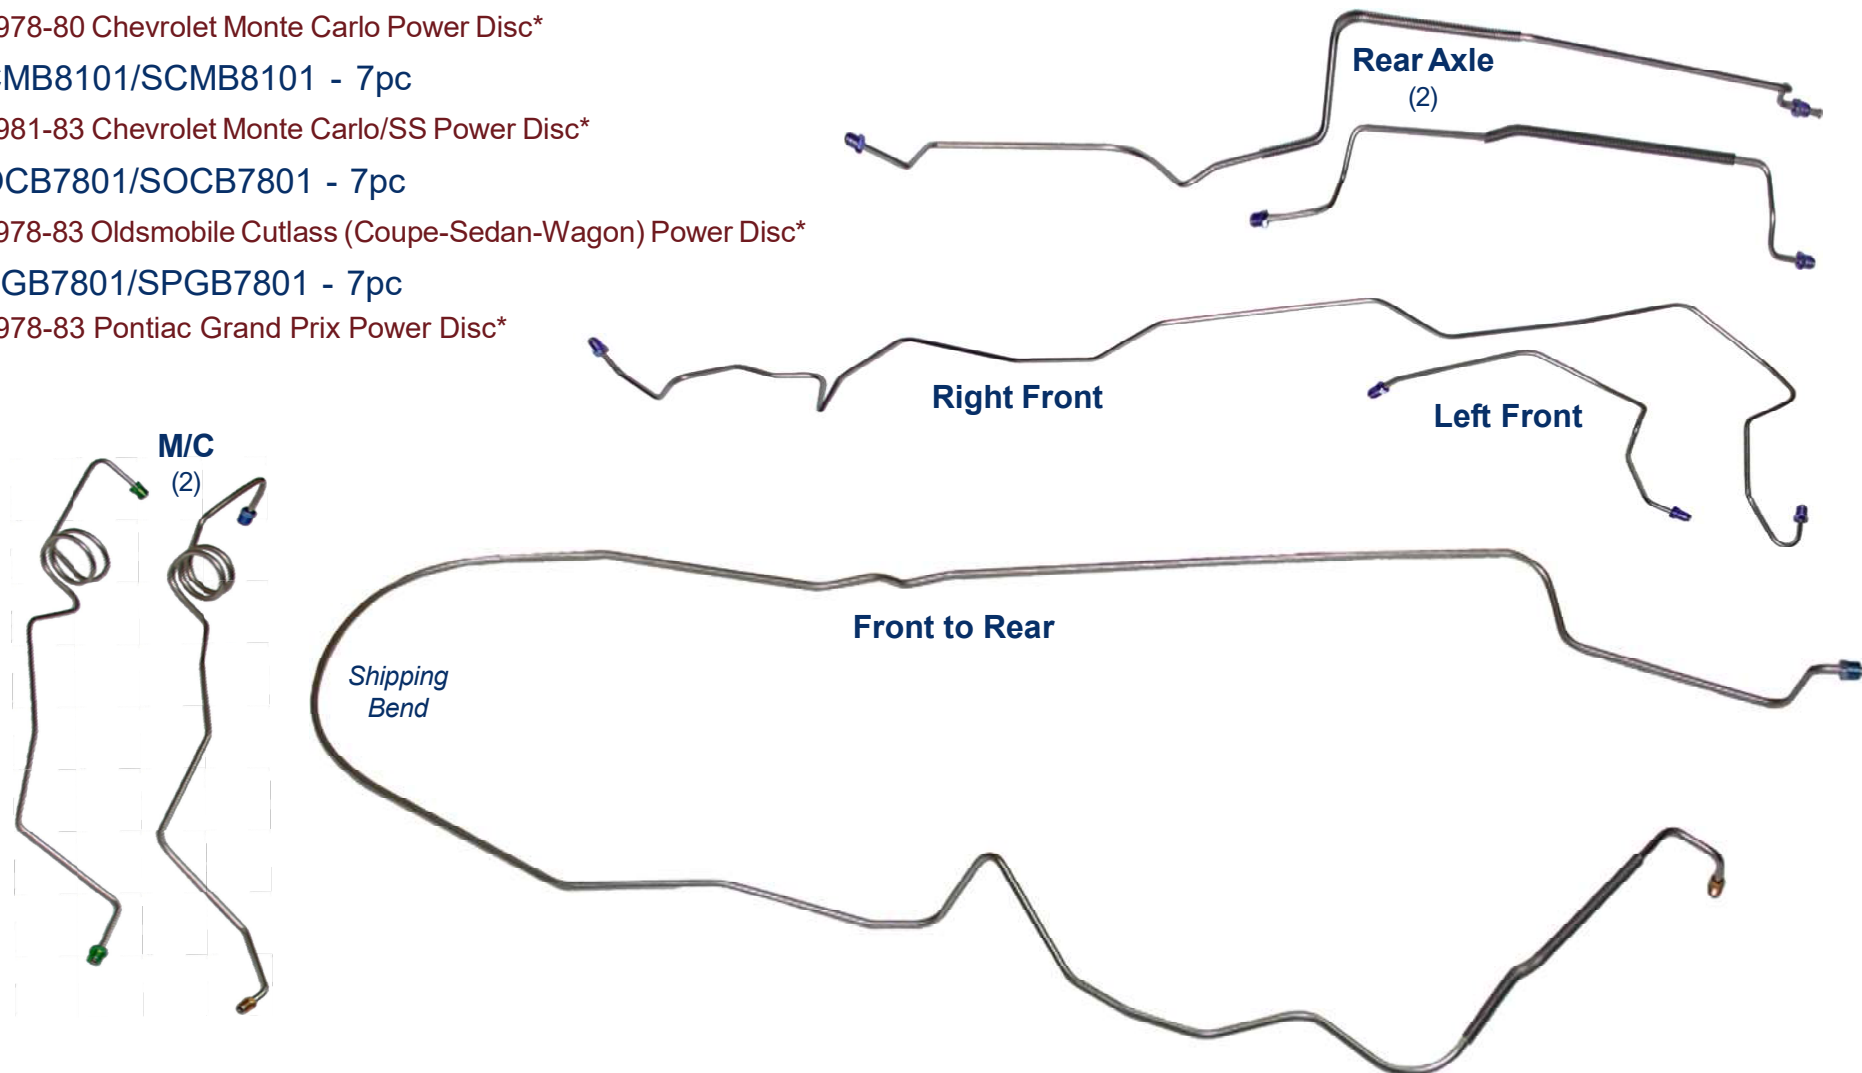

CHB7801/SCHB7801 - 7pc

1978-83 Chevrolet Malibu (Coupe-Sedan-Wagon) Power Disc*

BKB7801/SBKB7801 - 7pc

1978-80 Buick Regal, 1978-81 Buick Century Power Disc*

CMB7801/SCMB7801 - 7pc

1978-80 Chevrolet Monte Carlo Power Disc*

CMB8101/SCMB8101 - 7pc

1981-83 Chevrolet Monte Carlo/SS Power Disc*

OCB7801/SOCB7801 - 7pc

1978-83 Oldsmobile Cutlass (Coupe-Sedan-Wagon) Power Disc*

PGB7801/SPGB7801 - 7pc

1978-83 Pontiac Grand Prix Power Disc*

Inline tube

The Professional Restorers #1 Choice

www.inlinetube.com

*Reproduction of factory brake lines for unmodified vehicles using original components.
Images are for identification purposes and are not to scale.

rev. 12-20
© Inline Tube 2020