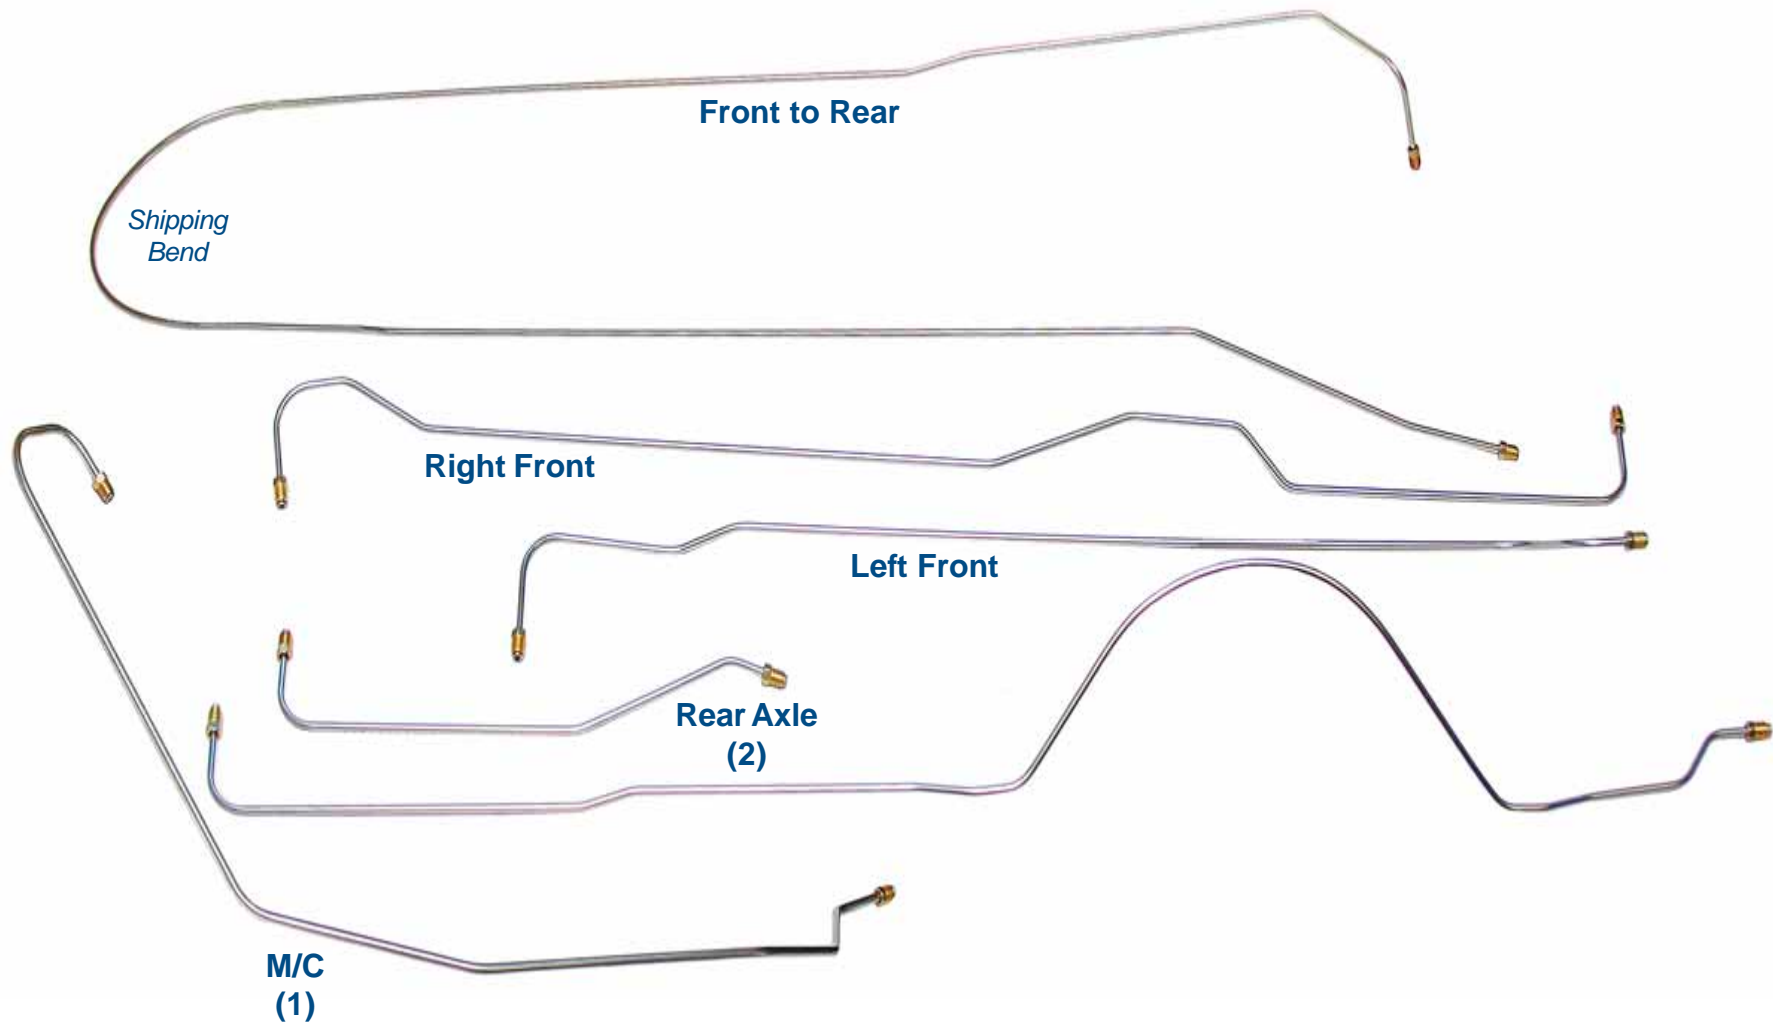

CTB5401/SCTB5401 - 6pc

1954 Chevrolet/GMC Truck 2WD Std. Cab Shortbed Manual Drum*

Inline tube
The Professional Restorers #1 Choice

www.inlinetube.com

*Reproduction of factory brake lines for unmodified vehicles using original components.
Images are for identification purposes and are not to scale.

rev. 8-19
© Inline Tube 2019