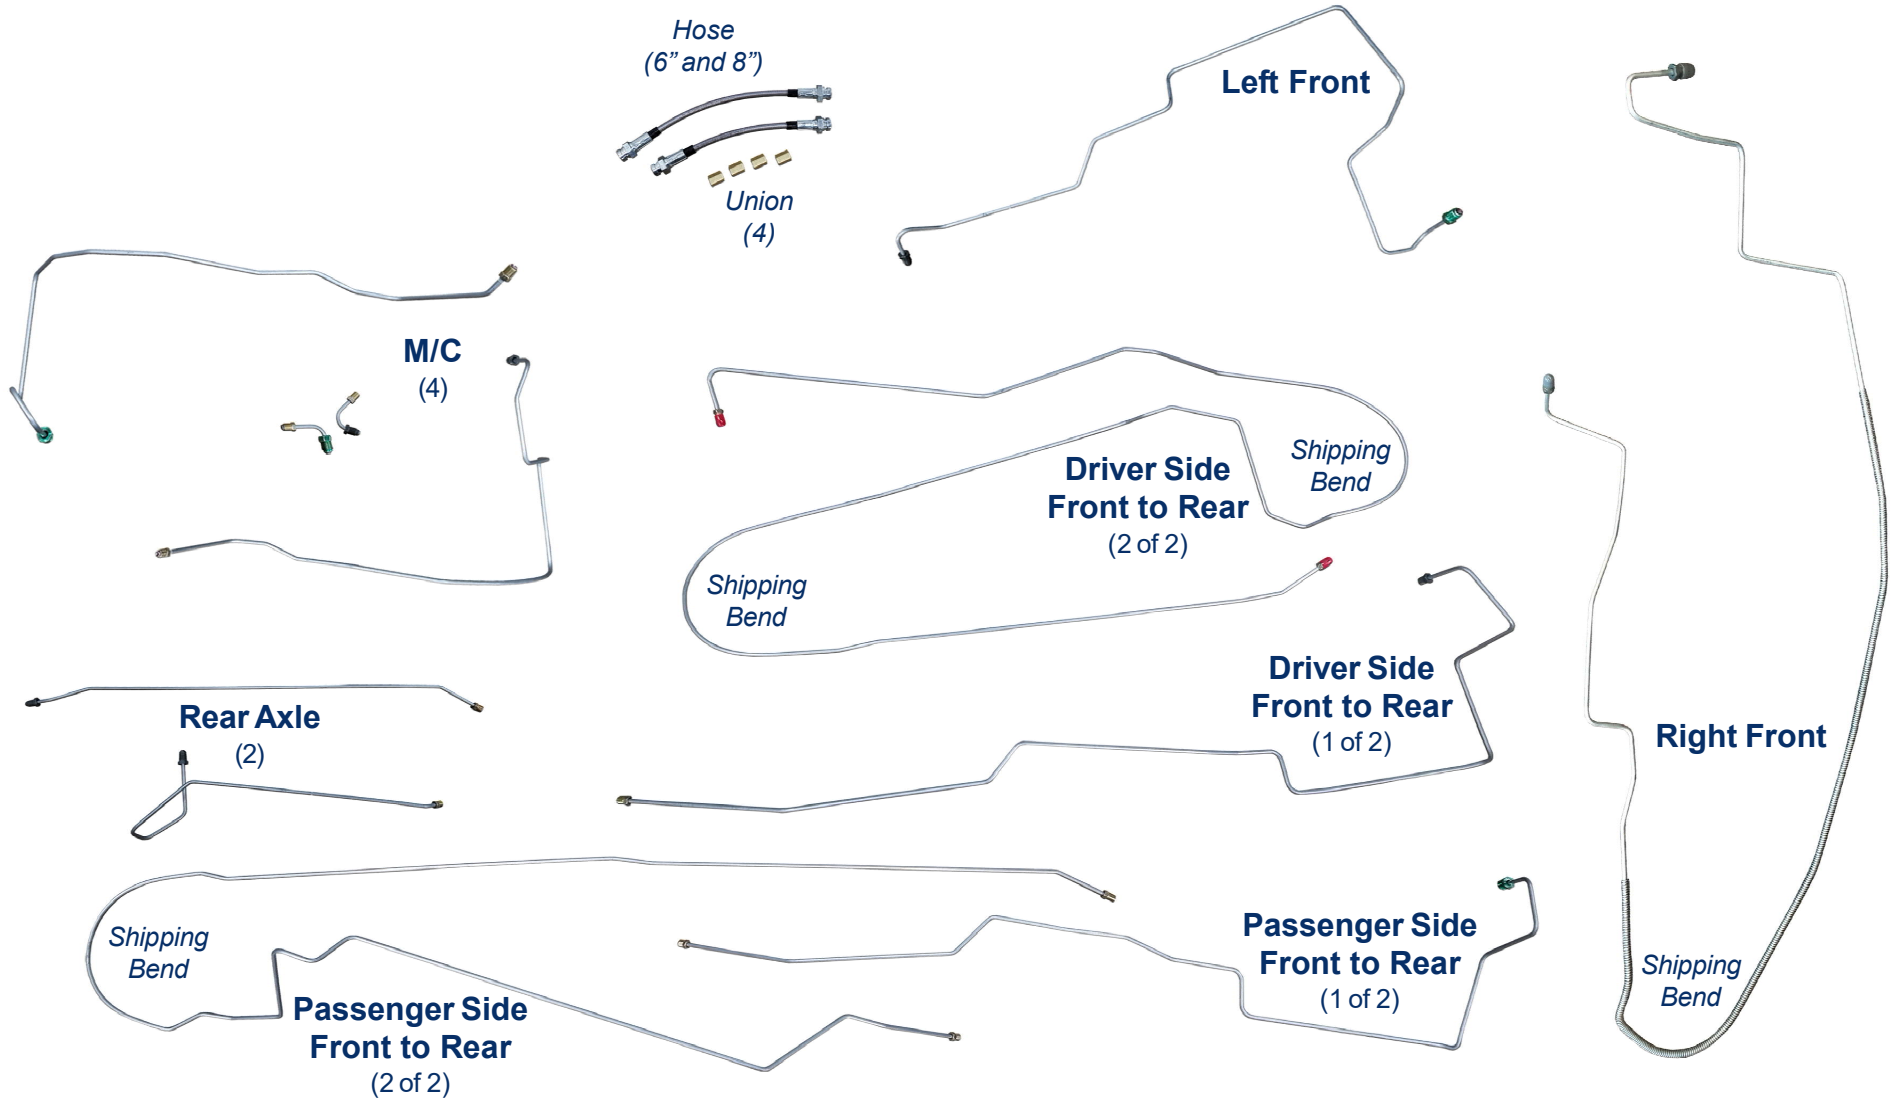

CYB9901/SCYB9901 - 12pc

(+ four unions, four hose fittings, two hoses)

1999-04 Chrysler 300M/LHS Four-Wheel Disc w/ABS and Traction Control*

Inline tube

The Professional Restorers #1 Choice

www.inlinetube.com

*Re-designed for easier shipping/installation of factory brake lines for unmodified vehicles using original components.

Images are for identification purposes and are not to scale.

rev. 12-19
© Inline Tube 2019