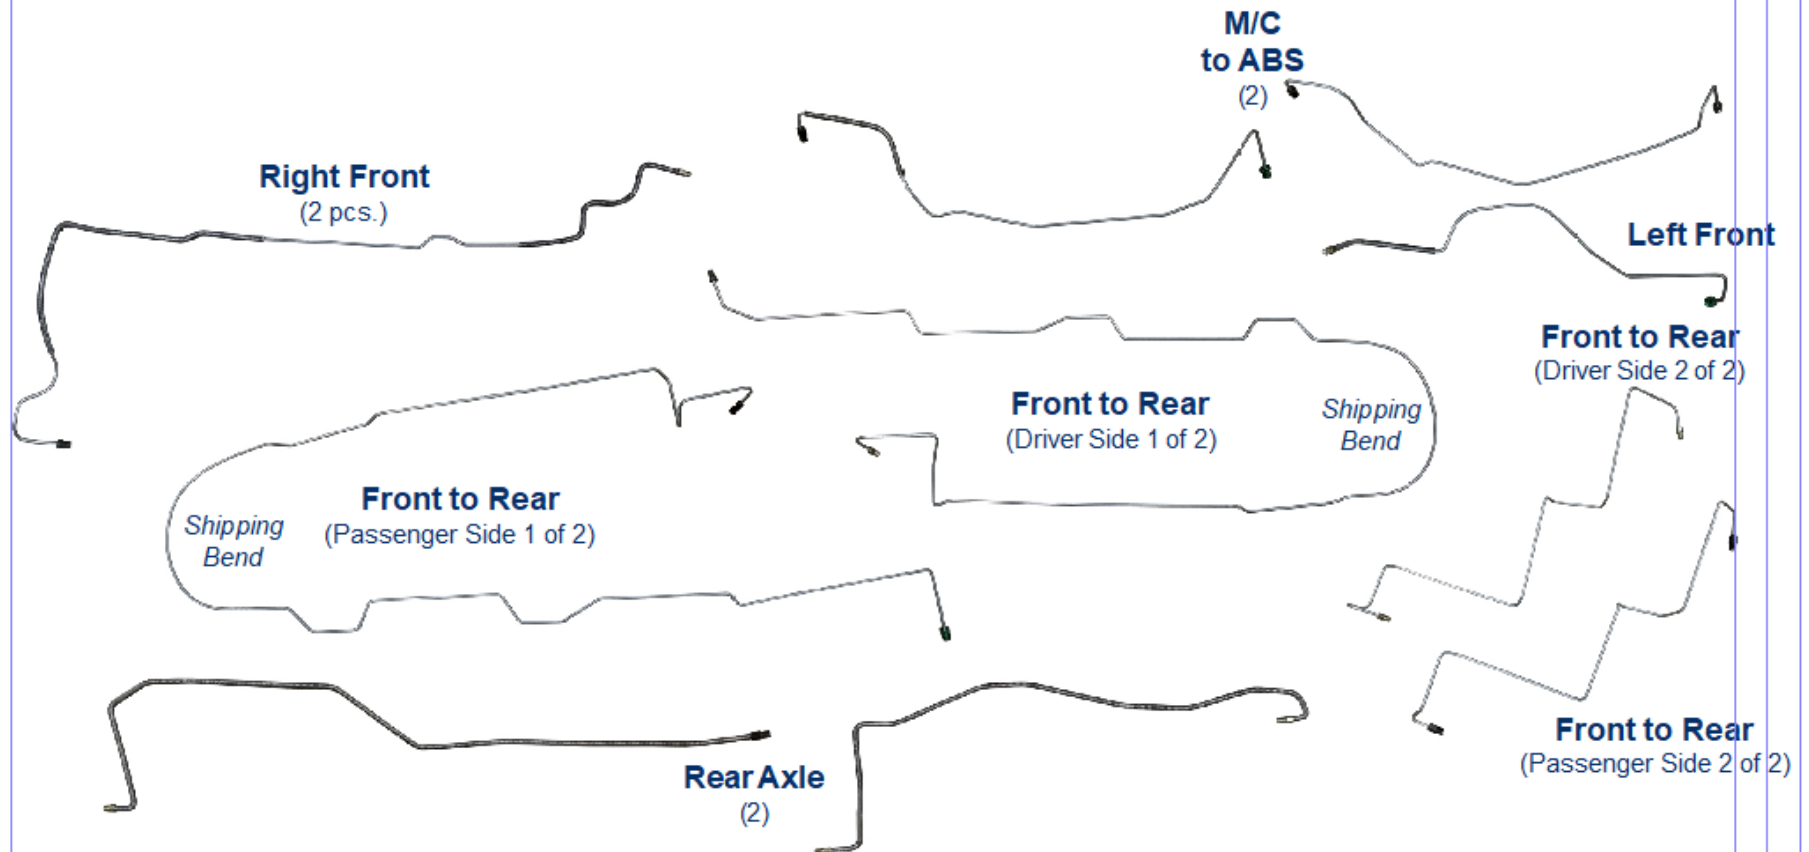

DVB9602/SDVB9602 - 11pc (+ three unions)

1996-00 Dodge/Plymouth Grand Caravan/Voyager 119.3" WB

Four-Wheel Disc w/ABS and Load Valve*

Inline tube

The Professional Restorers #1 Choice

www.inlinetube.com

*Reproduction of factory brake lines for unmodified vehicles using original components.

Images are for identification purposes and are not to scale.

rev. 7-21

© Inline Tube 2021