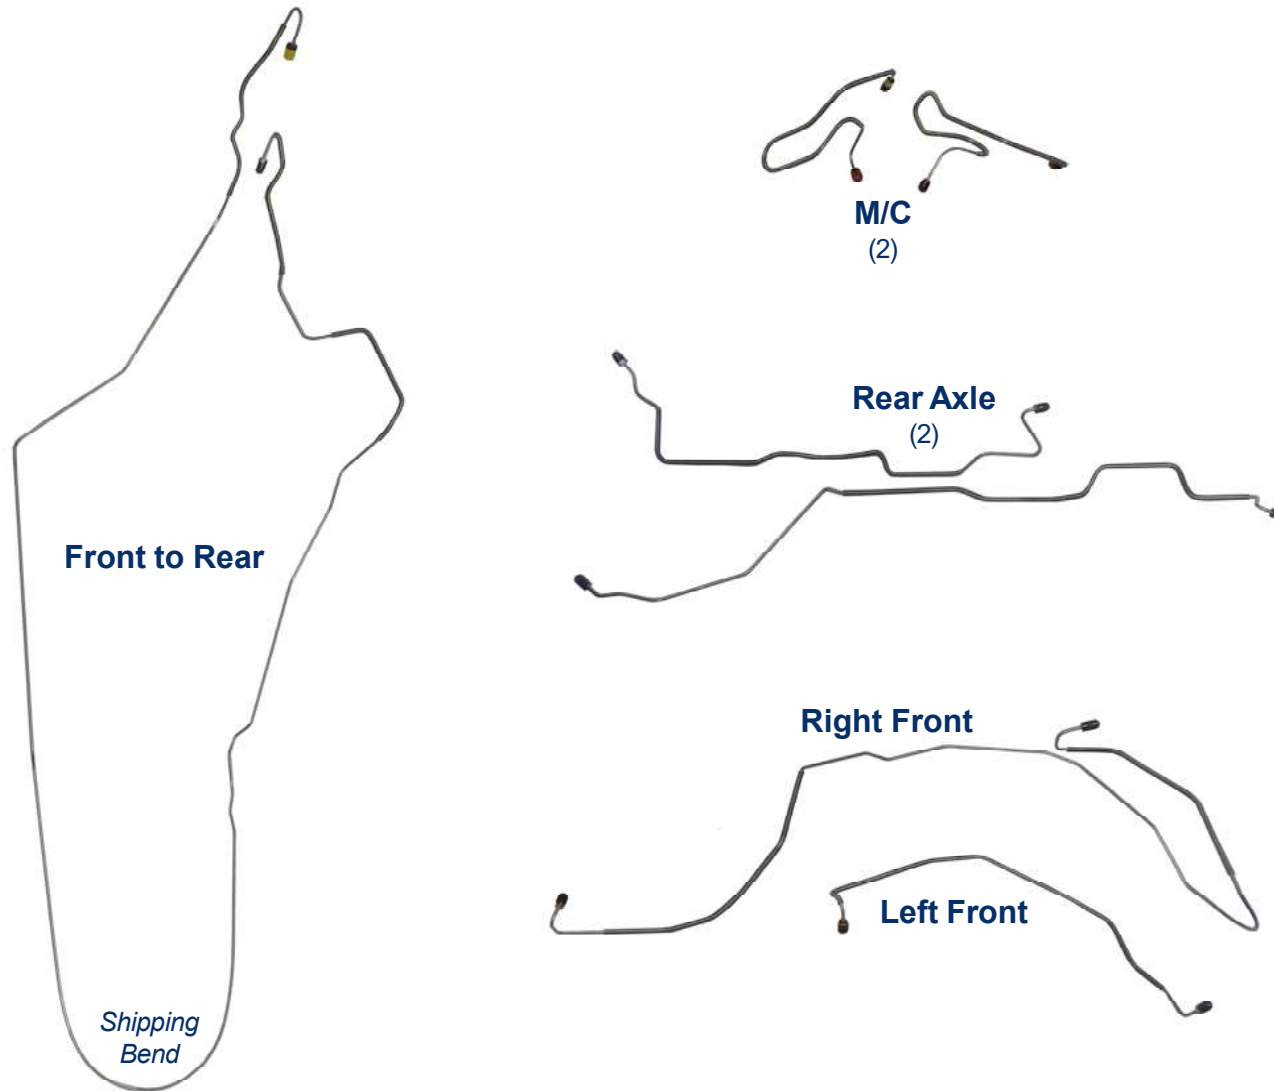

FFB7201/SFFB7201 - 7pc

1972-76 Ford Gran Torino Power Disc*

MFB7201/SMFB7201 - 7pc

1972-76 Mercury Montego Power Disc*

Inline tube

The Professional Restorers #1 Choice

www.inlinetube.com

*Reproduction of factory brake lines for unmodified vehicles using original components.
Images are for identification purposes and are not to scale.

rev. 12-20
© Inline Tube 2020