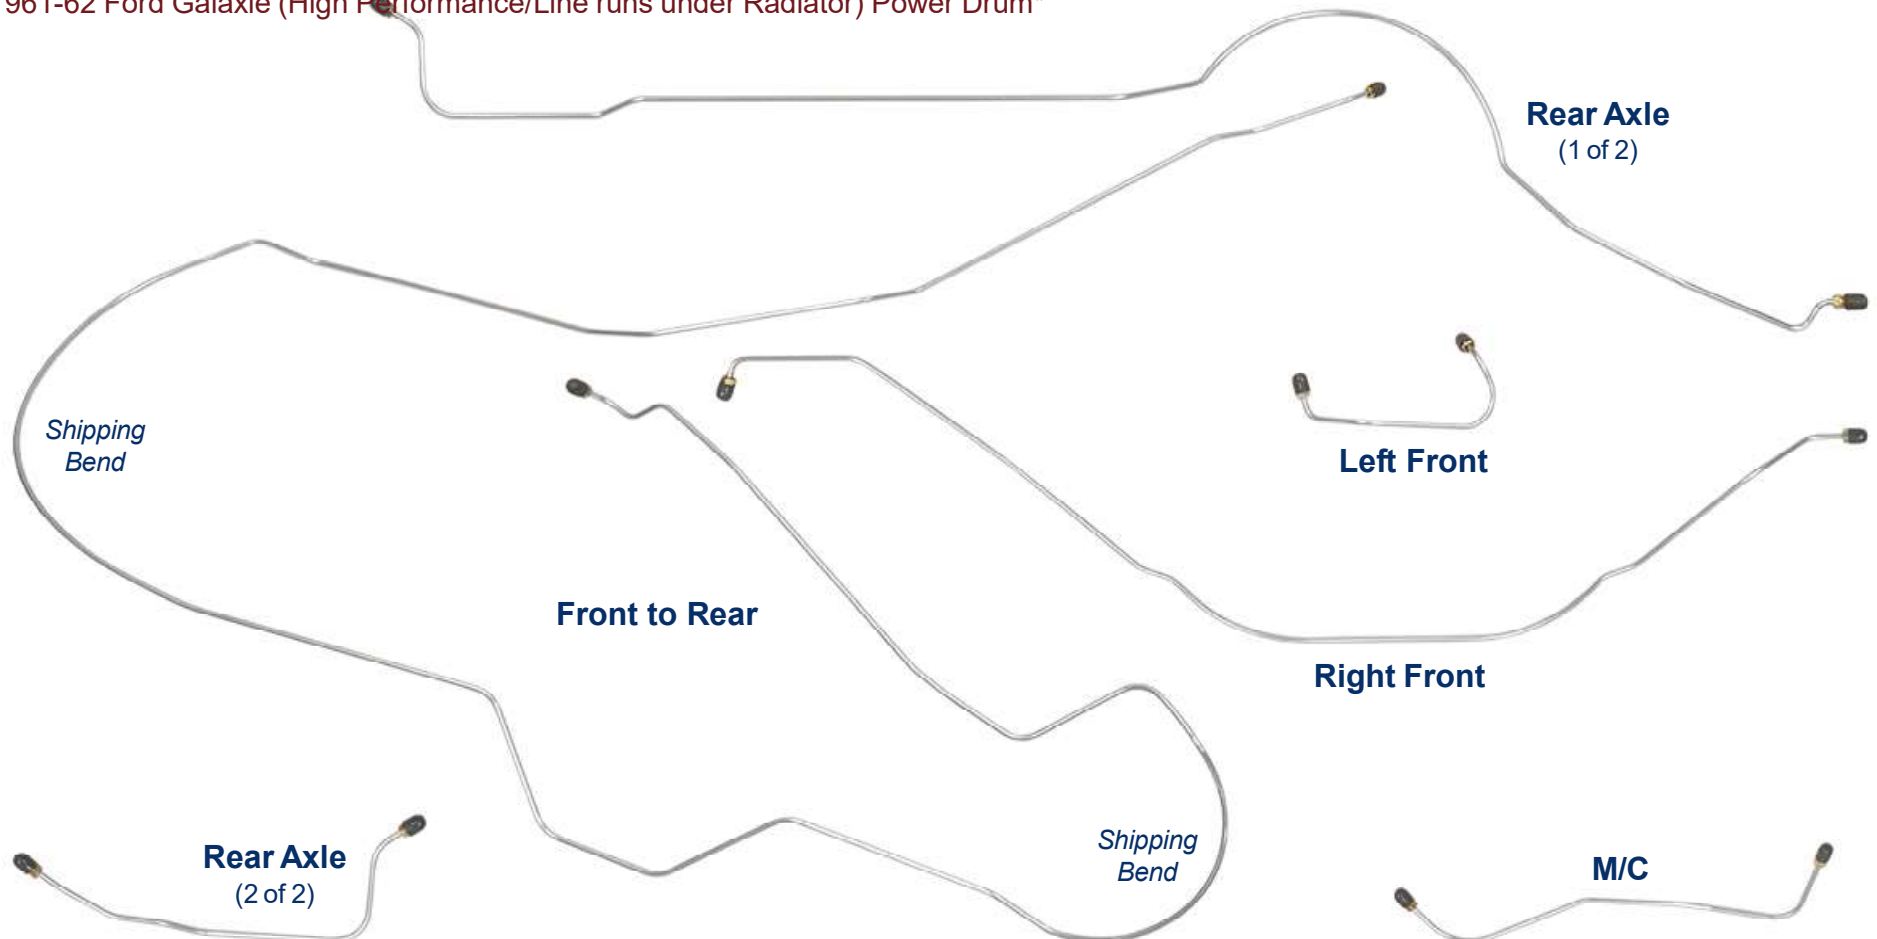

FGB6101/SFGB6101 - 6pc

1961-62 Ford Galaxie Manual Drum*

FGB6102/SFGB6102 - 6pc

1961-62 Ford Galaxie Power Drum*

FGB6103/SFGB6103 - 6pc

1961-62 Ford Galaxie (High Performance/Line runs under Radiator) Manual Drum*

FGB6104/SFGB6104 - 6pc

1961-62 Ford Galaxie (High Performance/Line runs under Radiator) Power Drum*

Inline tube

The Professional Restorers #1 Choice

www.inlinetube.com

*Reproduction of factory brake lines for unmodified vehicles using original components.

Images are for identification purposes and are not to scale.