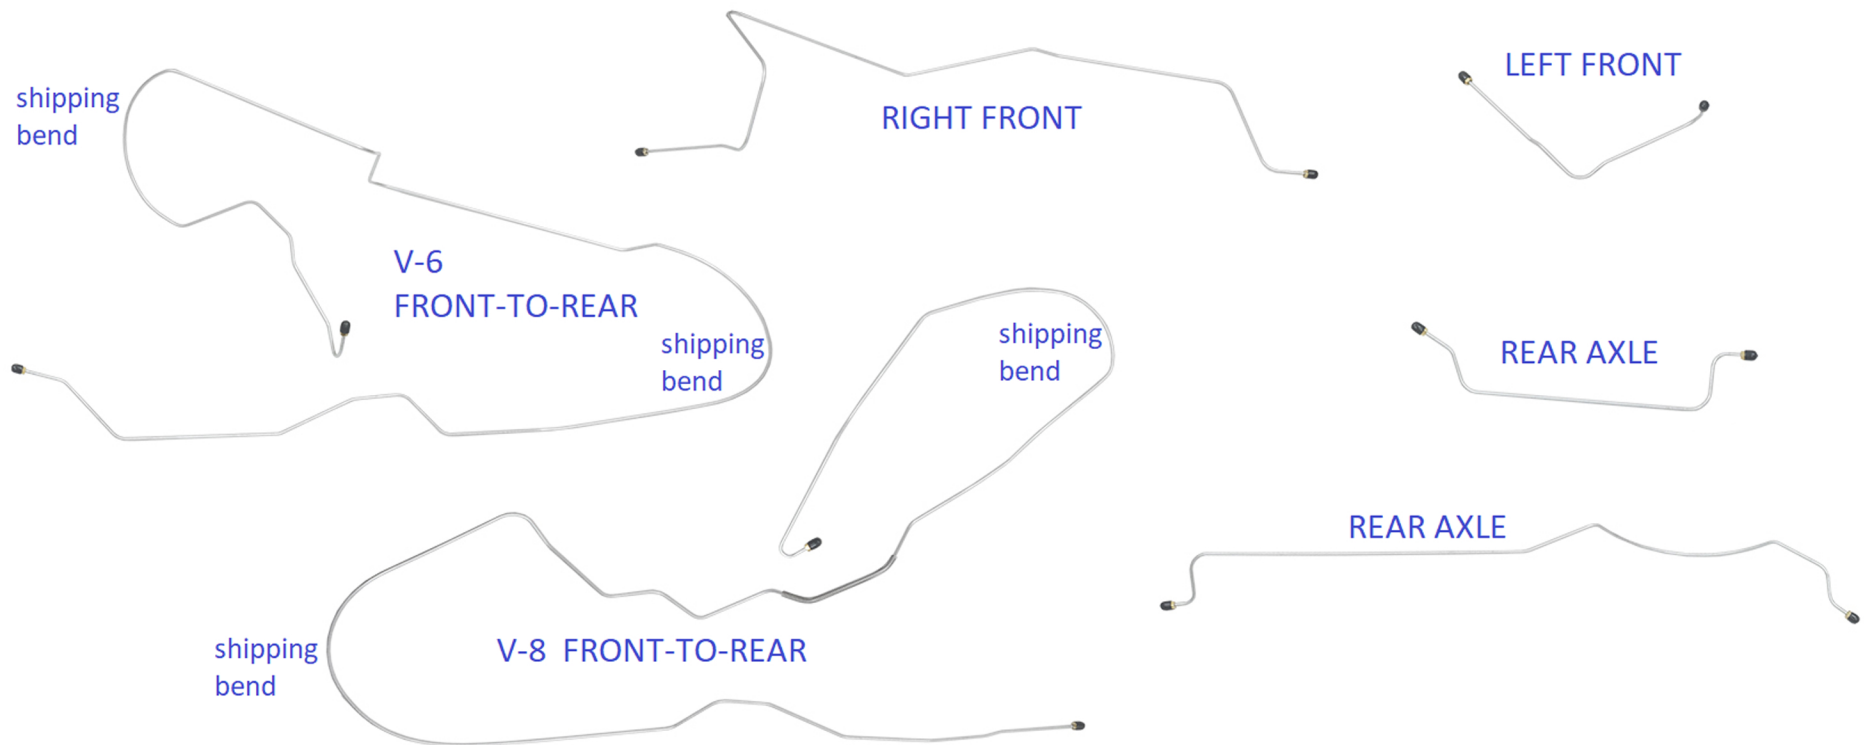

FLB6001 / SFLB6001 - 6 piece kit
FLB6002 / SFLB6002 - 6 piece kit
FNB6001 / SFNB6001 - 6 piece kit

Inline tube

The Professional Restorers #1 Choice

www.inlinetube.com

1960-63 Ford Mercury Falcon Comet 260CID V8 Manual Drum Complete Brake Line Kit
1960-63 Ford/Mercury Falcon/Comet Inline 6CYL (Only) Manual Drum Complete Brake Line Kit
1960-63 Ford Ranchero 260CID V8 (Only) Manual Drum Complete Brake Line Kit
OE Steel, Stainless

*Re-designed for easier shipping/installation of factory brake lines for unmodified vehicles using original components.
Images are for identification purposes and are not always to scale.