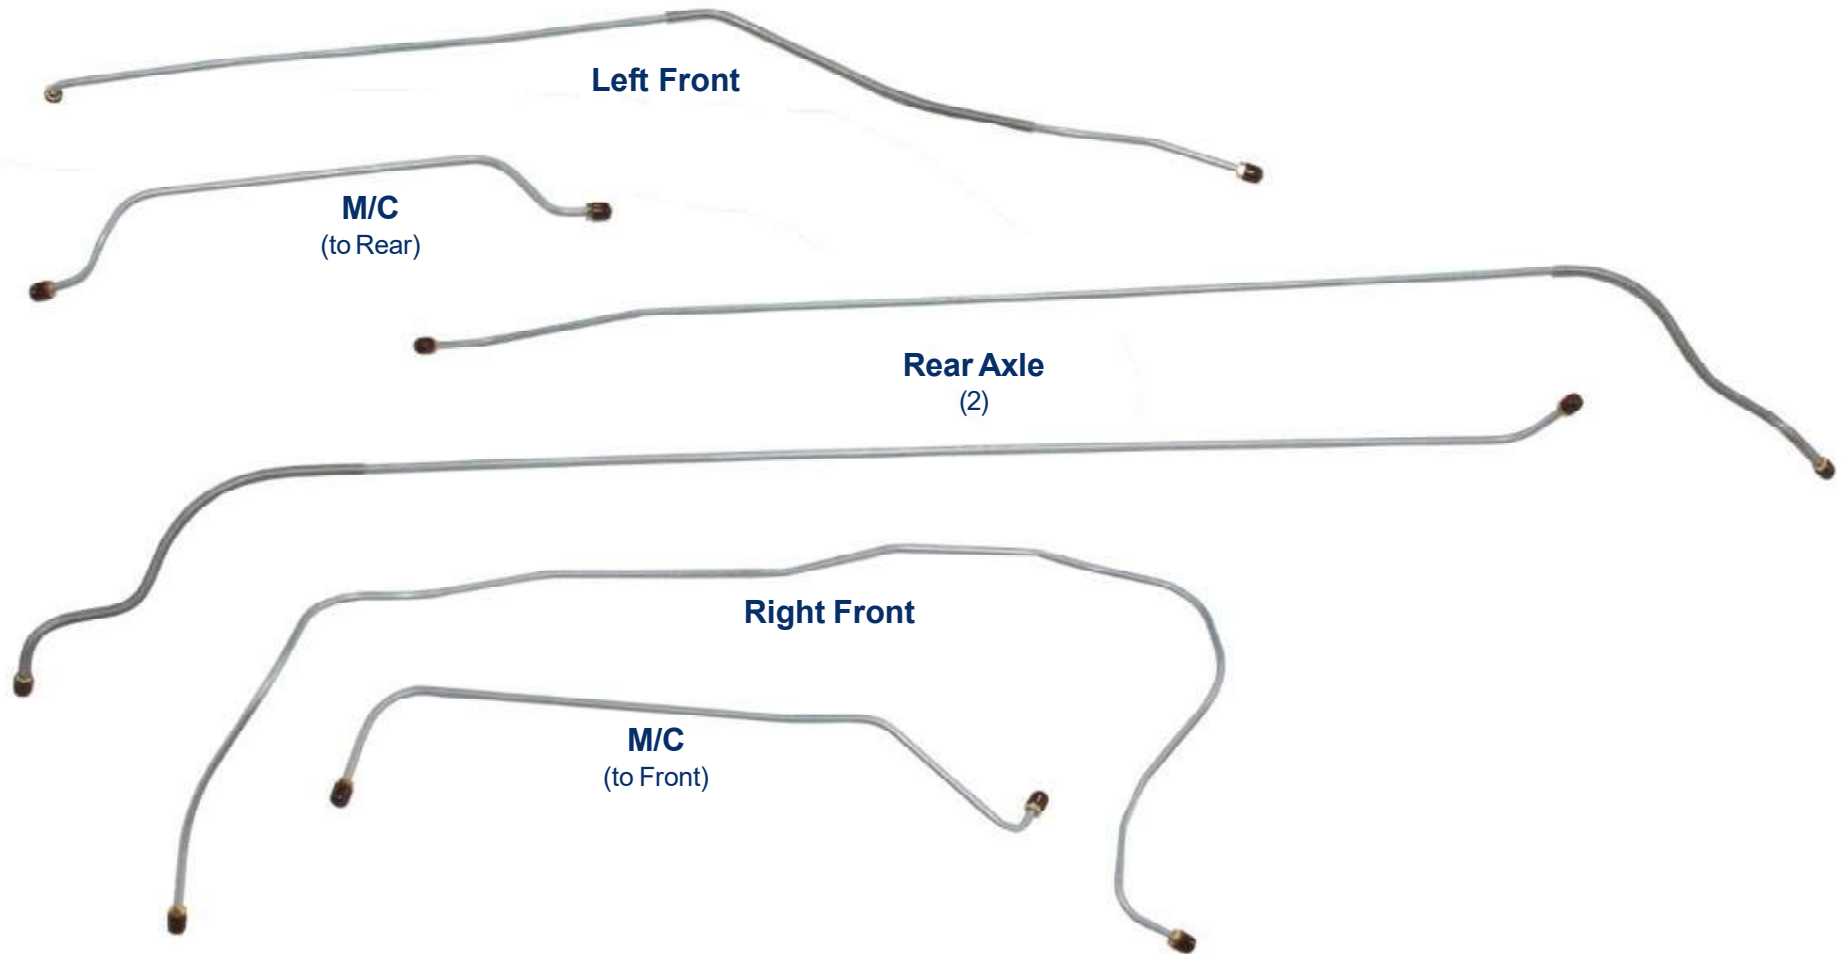

FPB4101/FPB4101 - 6pc

1941-42 Ford Special/Deluxe Manual Drum*

FPB4601/SFPB4601 - 6pc

1946-48 Ford Special/Super Manual Drum*

Inline tube

The Professional Restorers #1 Choice

www.inlinetube.com

*Reproduction of factory brake lines for unmodified vehicles using original components.
Images are for identification purposes and are not to scale.

rev. 4-21
© Inline Tube 2021