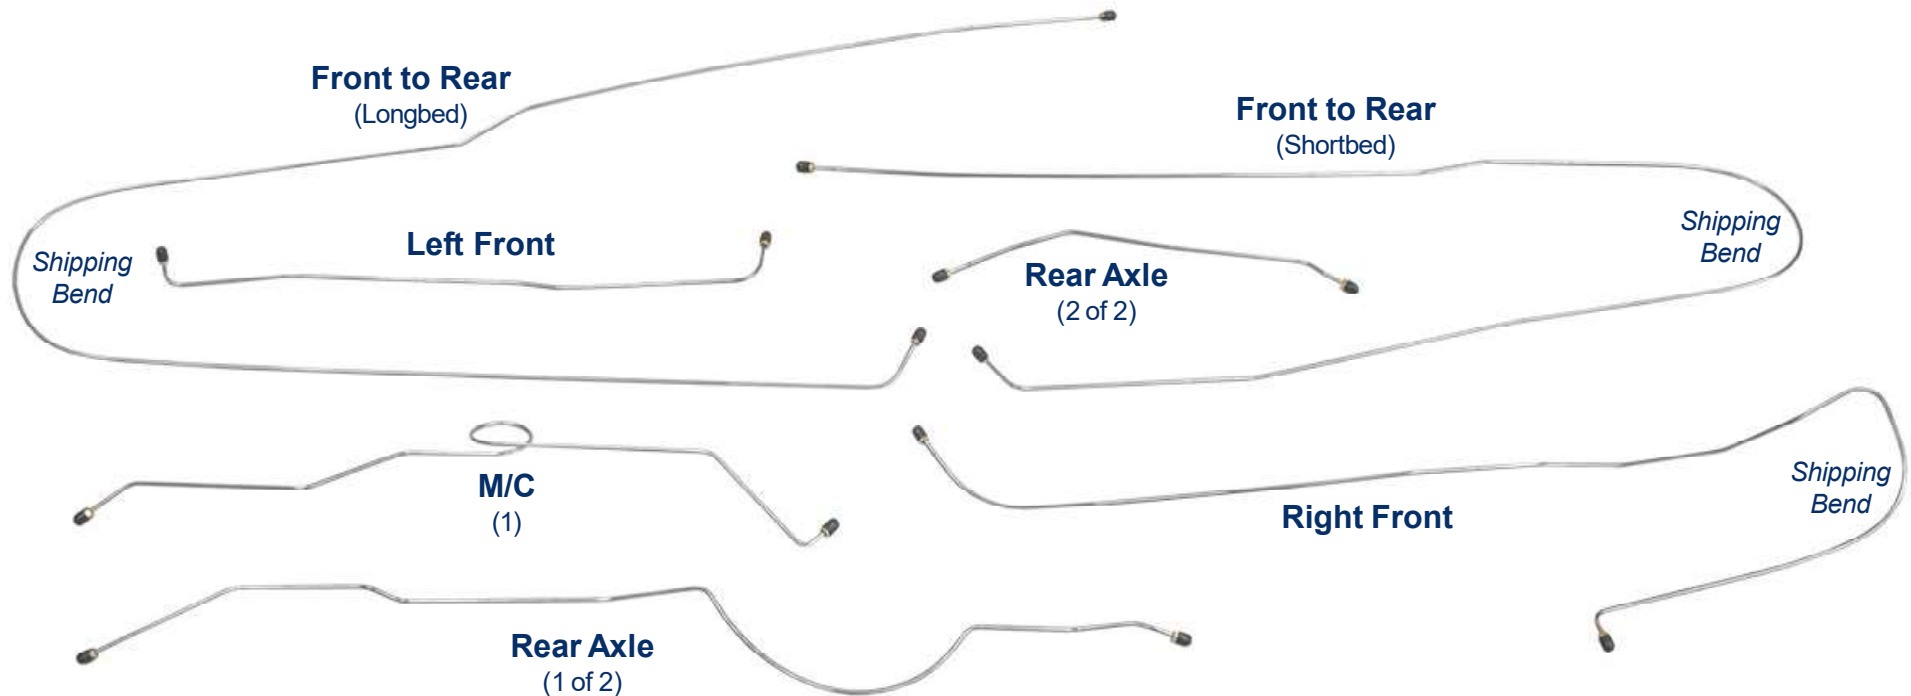

FRB5701/SFRB5701 - 6pc

1957-60 Ford F100/150 2WD Shortbed Manual Drum*

FRB5702/SFRB5702 - 6pc

1957-60 Ford F100/150 2WD Longbed Manual Drum*

Inline tube

The Professional Restorers #1 Choice

www.inlinetube.com

*Reproduction of factory brake lines for unmodified vehicles using original components.
Specific applications may not require all pieces provided.

Images are for identification purposes and are not to scale.