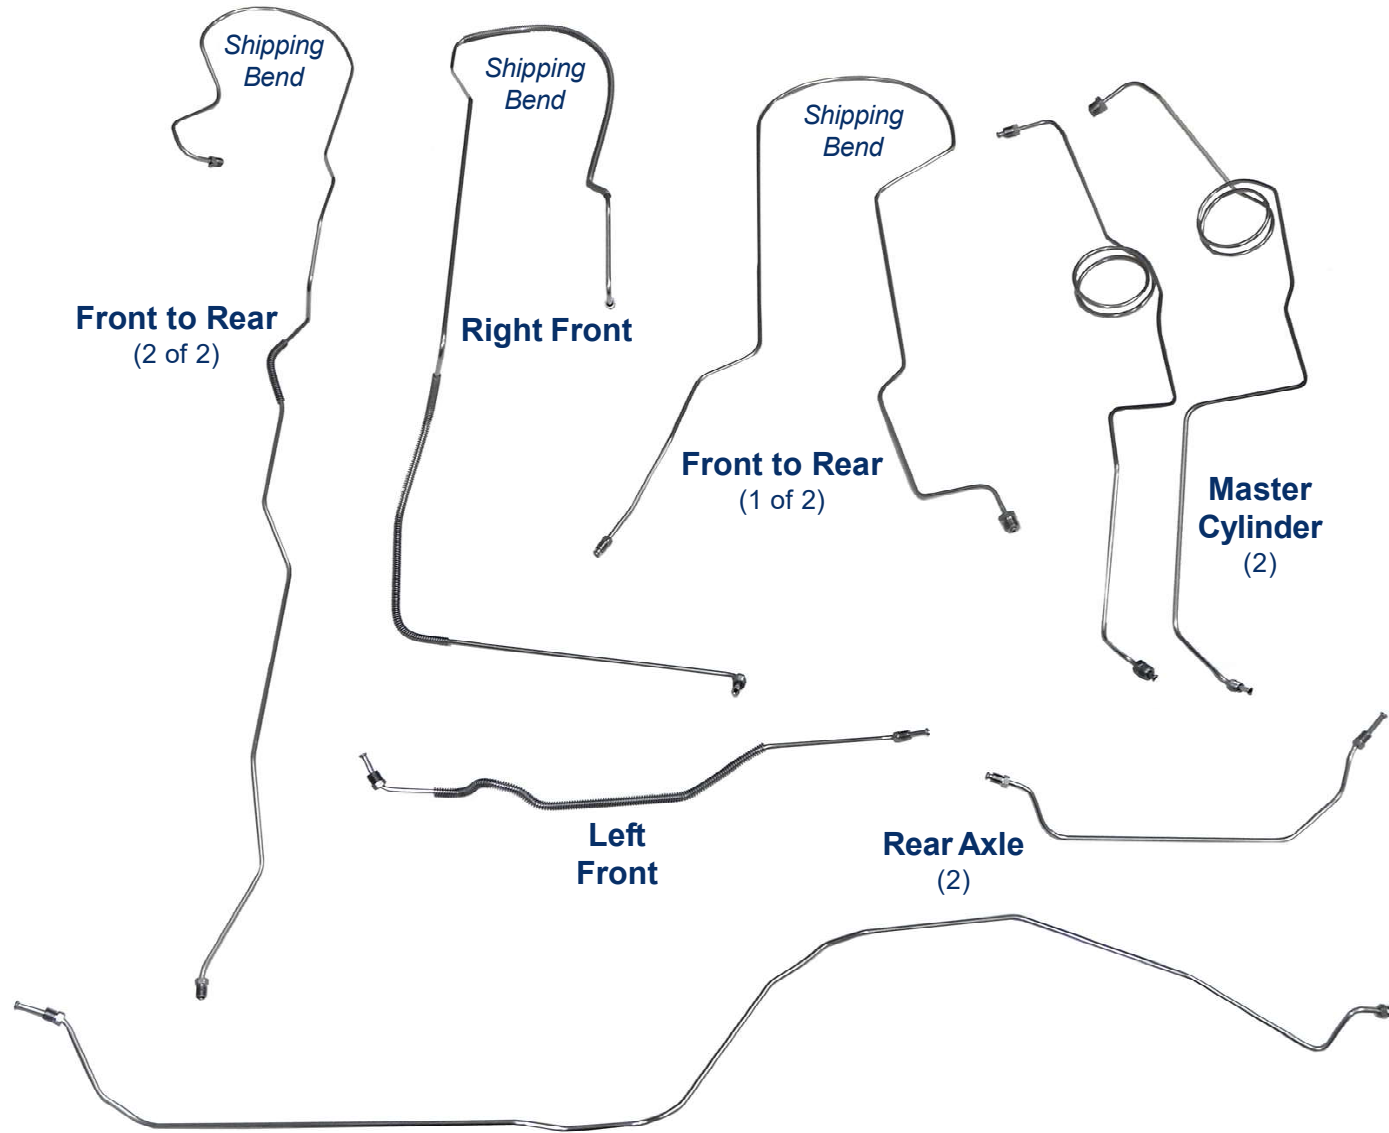

**FRB7642/SFRB7642 - 8pc**

1976-79 Ford F250 4WD Std. Cab Longbed Power Disc\*

**FRB7644/SFRB7644 - 8pc**

1976-79 Ford F350 4WD Std. Cab Longbed Power Disc\*

**Inline tube**

**The Professional Restorers #1 Choice**

[www.inlinetube.com](http://www.inlinetube.com)

\*Re-designed for easier shipping/installation of factory brake lines for unmodified vehicles using original components.

*Images are for identification purposes and are not to scale.*

rev. 4-20

© Inline Tube 2020