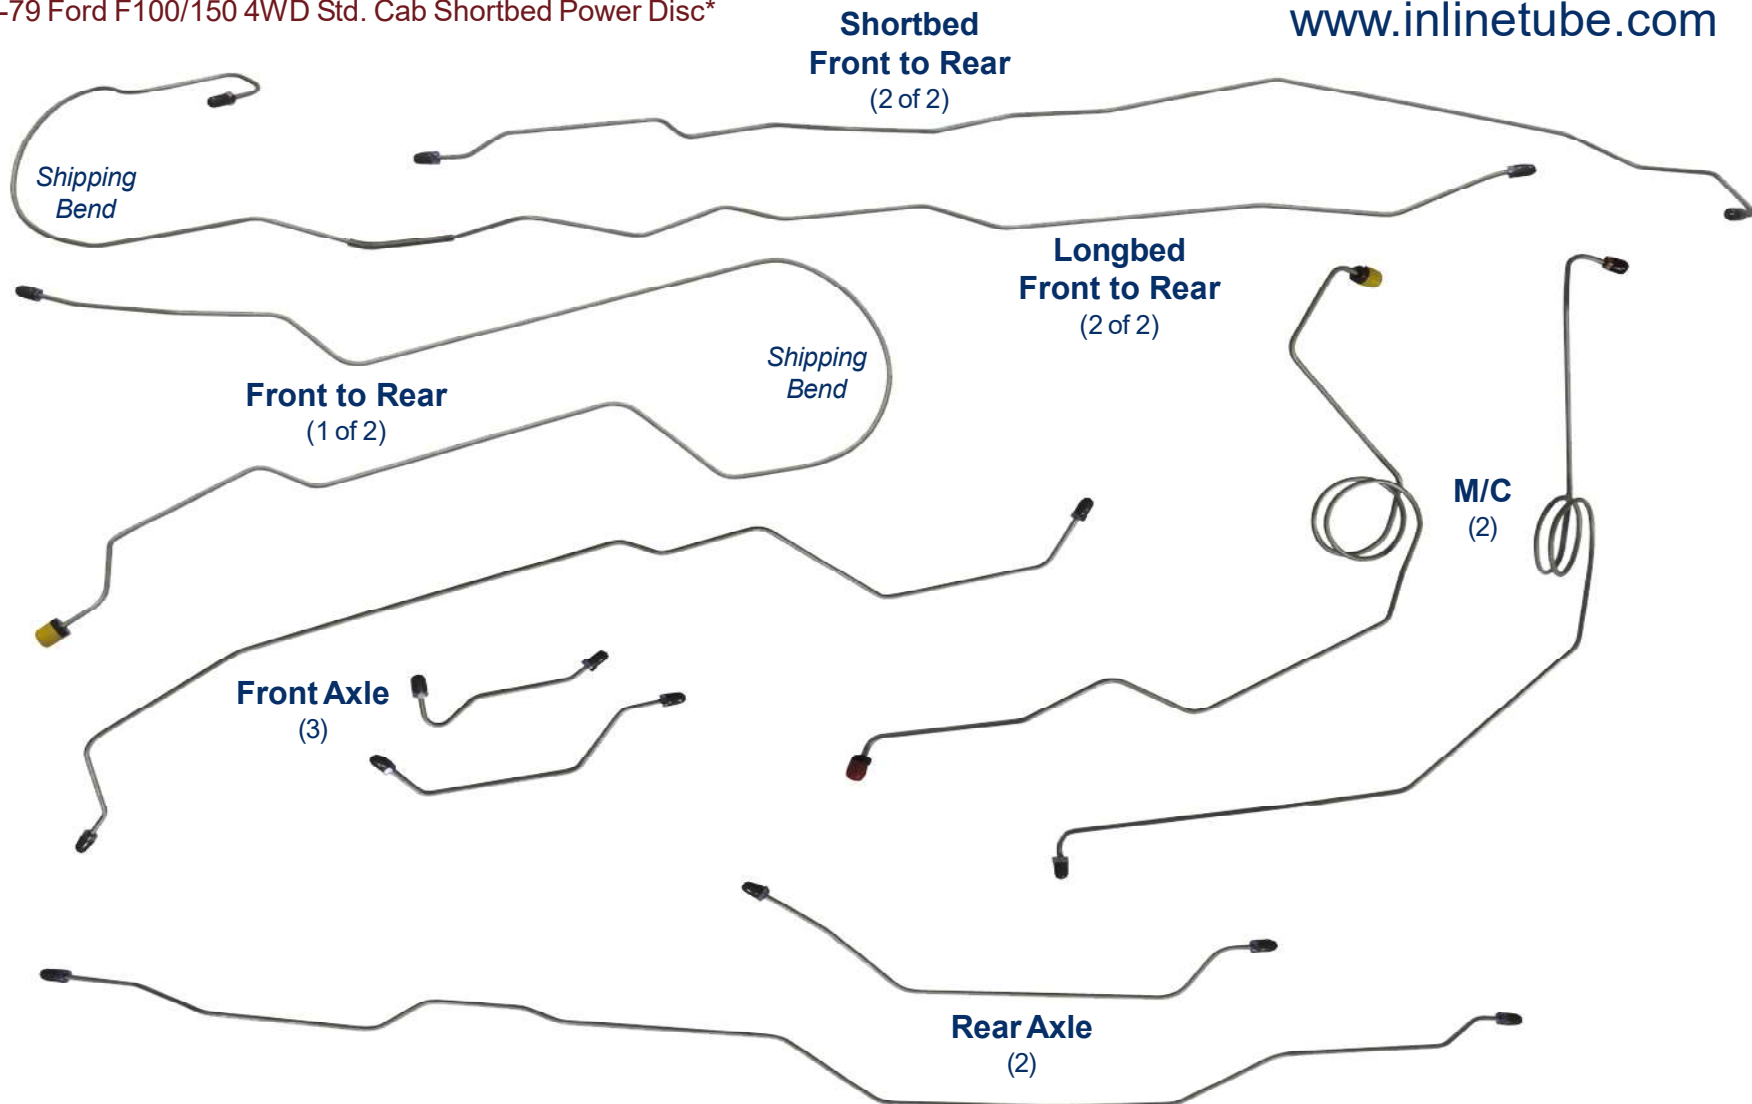

FRB7641/SFRB7641 - 10pc

1976-79 Ford F100/150 4WD Std. Cab Longbed Power Disc*

FRB7643/SFRB7643 - 10pc

1976-79 Ford F100/150 4WD Std. Cab Shortbed Power Disc*

Inline tube

The Professional Restorers #1 Choice

www.inlinetube.com

*Re-designed for easier shipping/installation of factory brake lines for unmodified vehicles using original components.

Specific applications may not require all pieces provided.

Images are for identification purposes and are not to scale.

rev. 9-19
© Inline Tube 2019