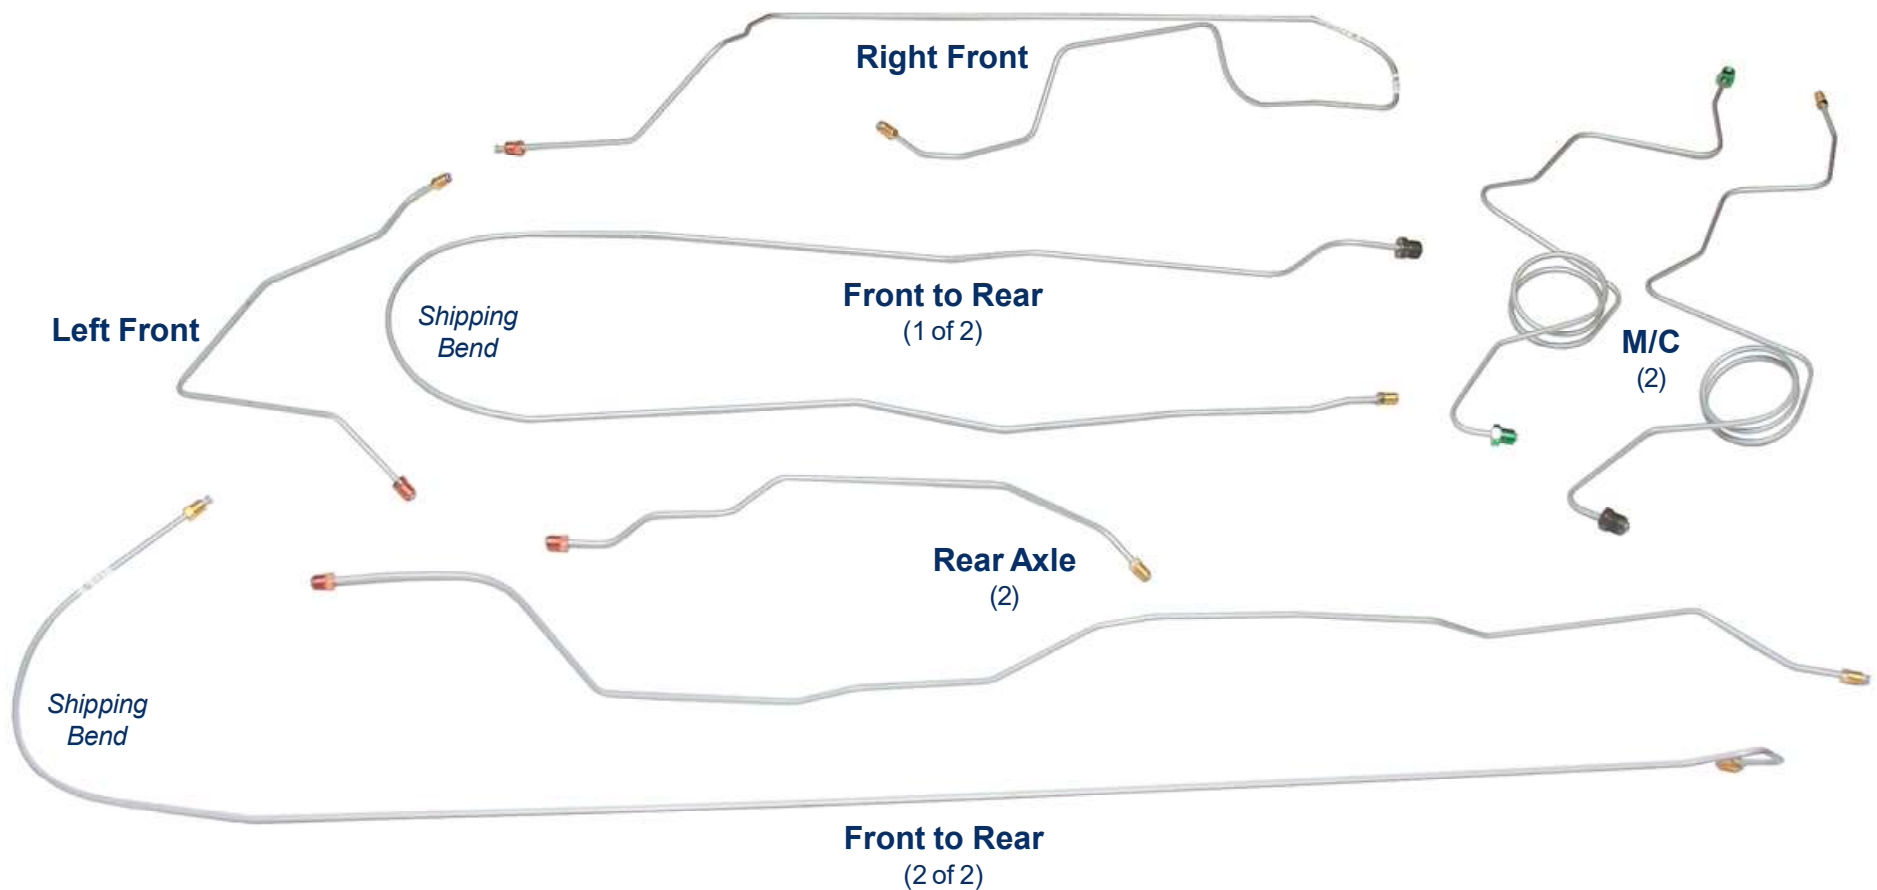

FRB7645/SFRB7645 - 8pc

1976 Ford F250 4WD "Highboy" Std. Cab Longbed Power Disc*

Inline tube

The Professional Restorers #1 Choice

www.inlinetube.com

*Re-designed for easier shipping/installation of factory brake lines for unmodified vehicles using original components.

Specific applications may not require all pieces provided.

Images are for identification purposes and are not to scale.

rev. 1-21
© Inline Tube 2021