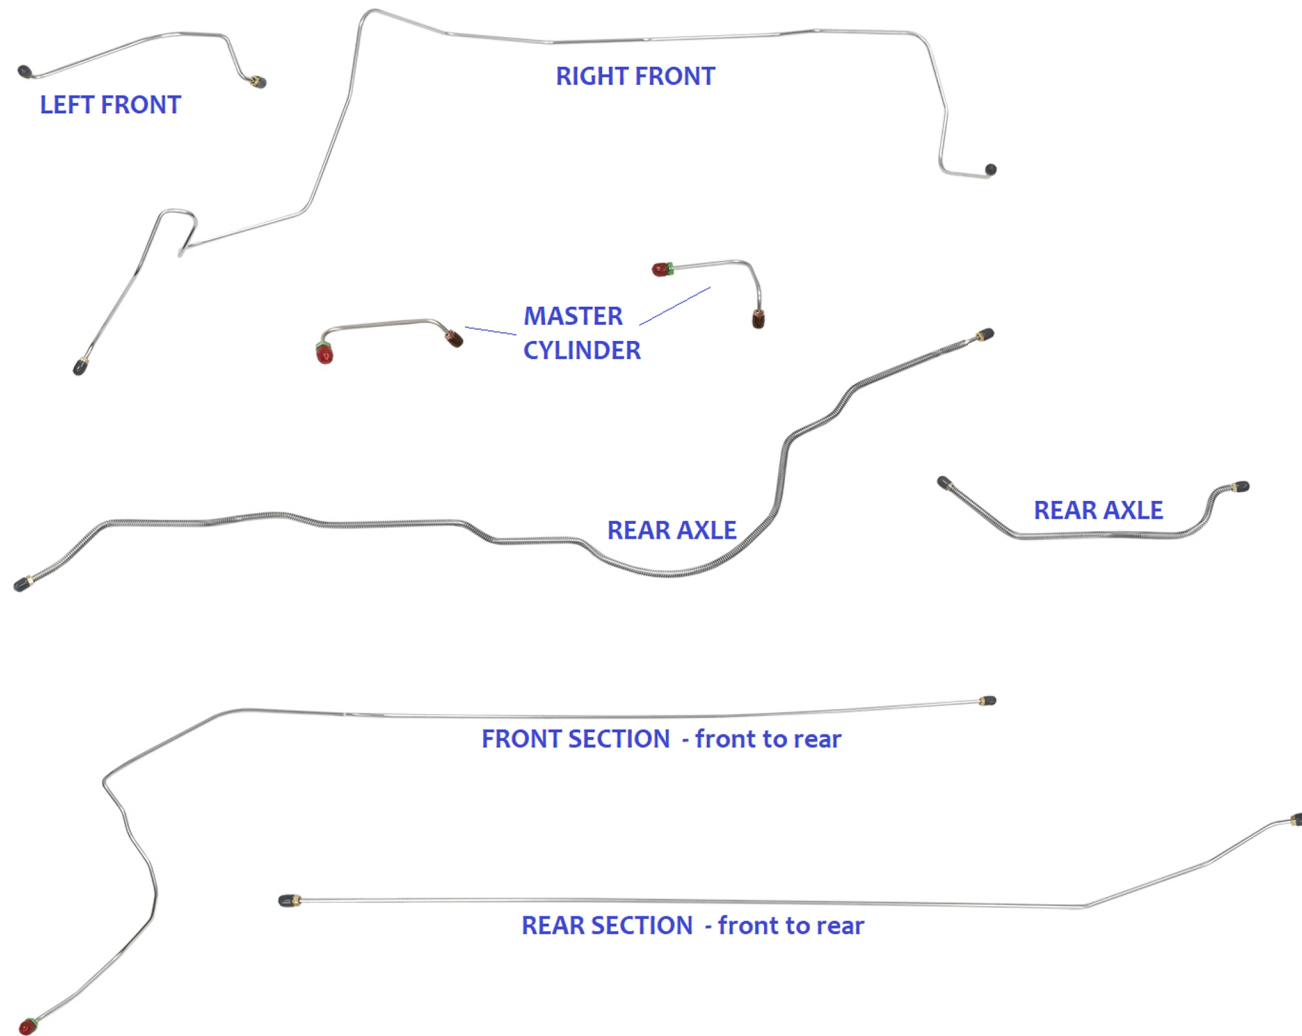

JCB8401, SJCB8401

1984-87 Jeep Cherokee XJ Front Disc/Rear Drum Complete Brake Line Set
8pc, OE Steel, Stainless

Inline tube
The Professional Restorers #1 Choice
www.inlinetube.com

*Re-designed for easier shipping/installation of factory brake lines for unmodified vehicles using original components.
Images are for identification purposes and are not always to scale.