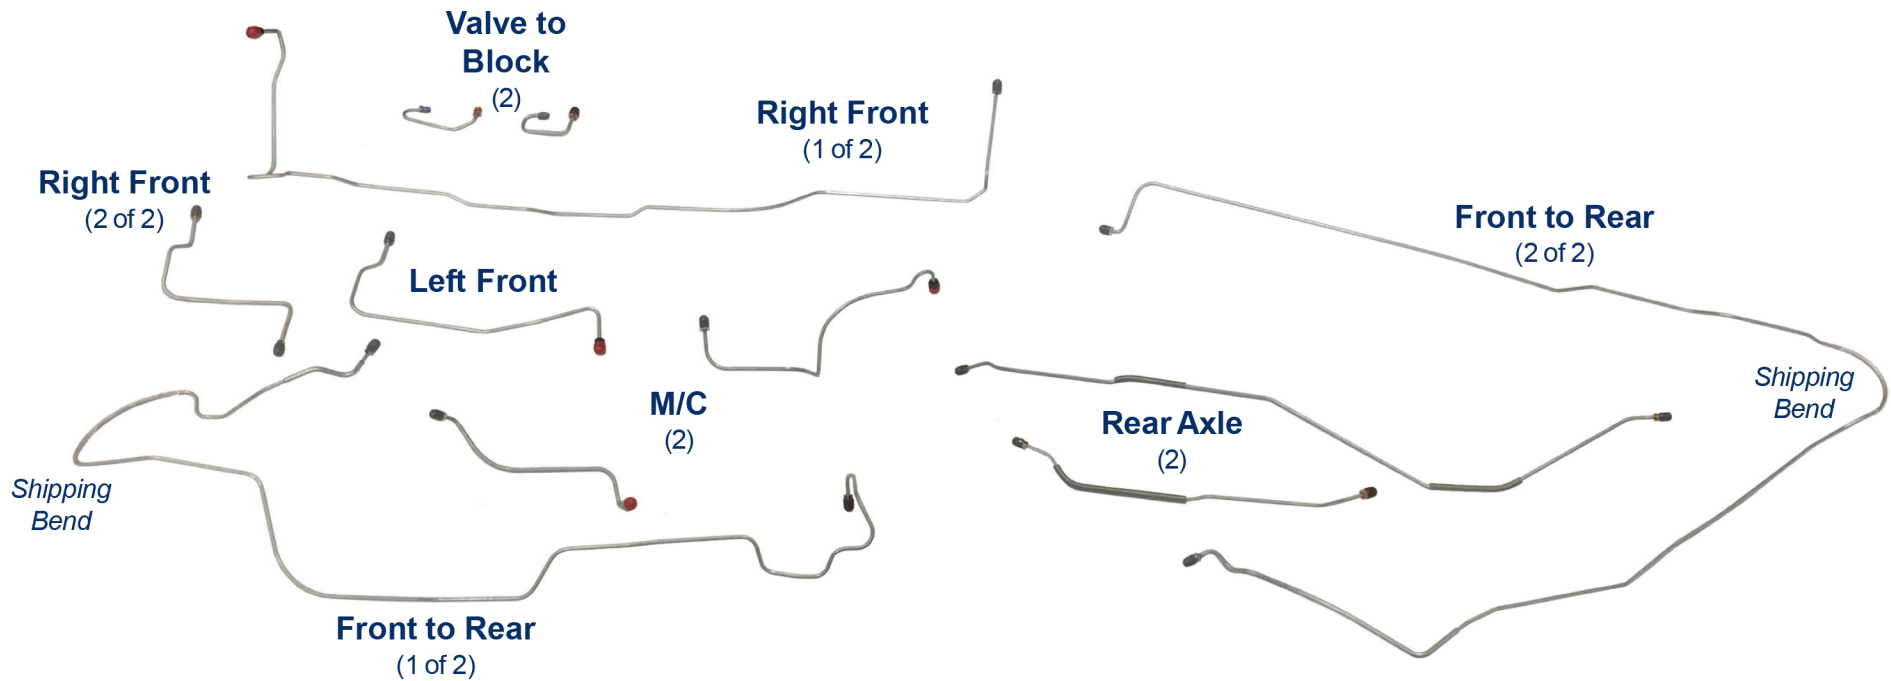

**FFB6802/SFFB6802 - 11pc**

1968-69 Ford Torino/Fairlane Power Disc\*

**MFB6802/SMFB6802 - 11pc**

1968-69 Mercury Cyclone Power Disc\*

**Inline tube**

The Professional Restorers #1 Choice

[www.inlinetube.com](http://www.inlinetube.com)

\*\*Reproduction of factory brake lines for unmodified vehicles using original components.

*Images are for identification purposes and are not to scale.*

rev. 3-28  
© Inline Tube 2022