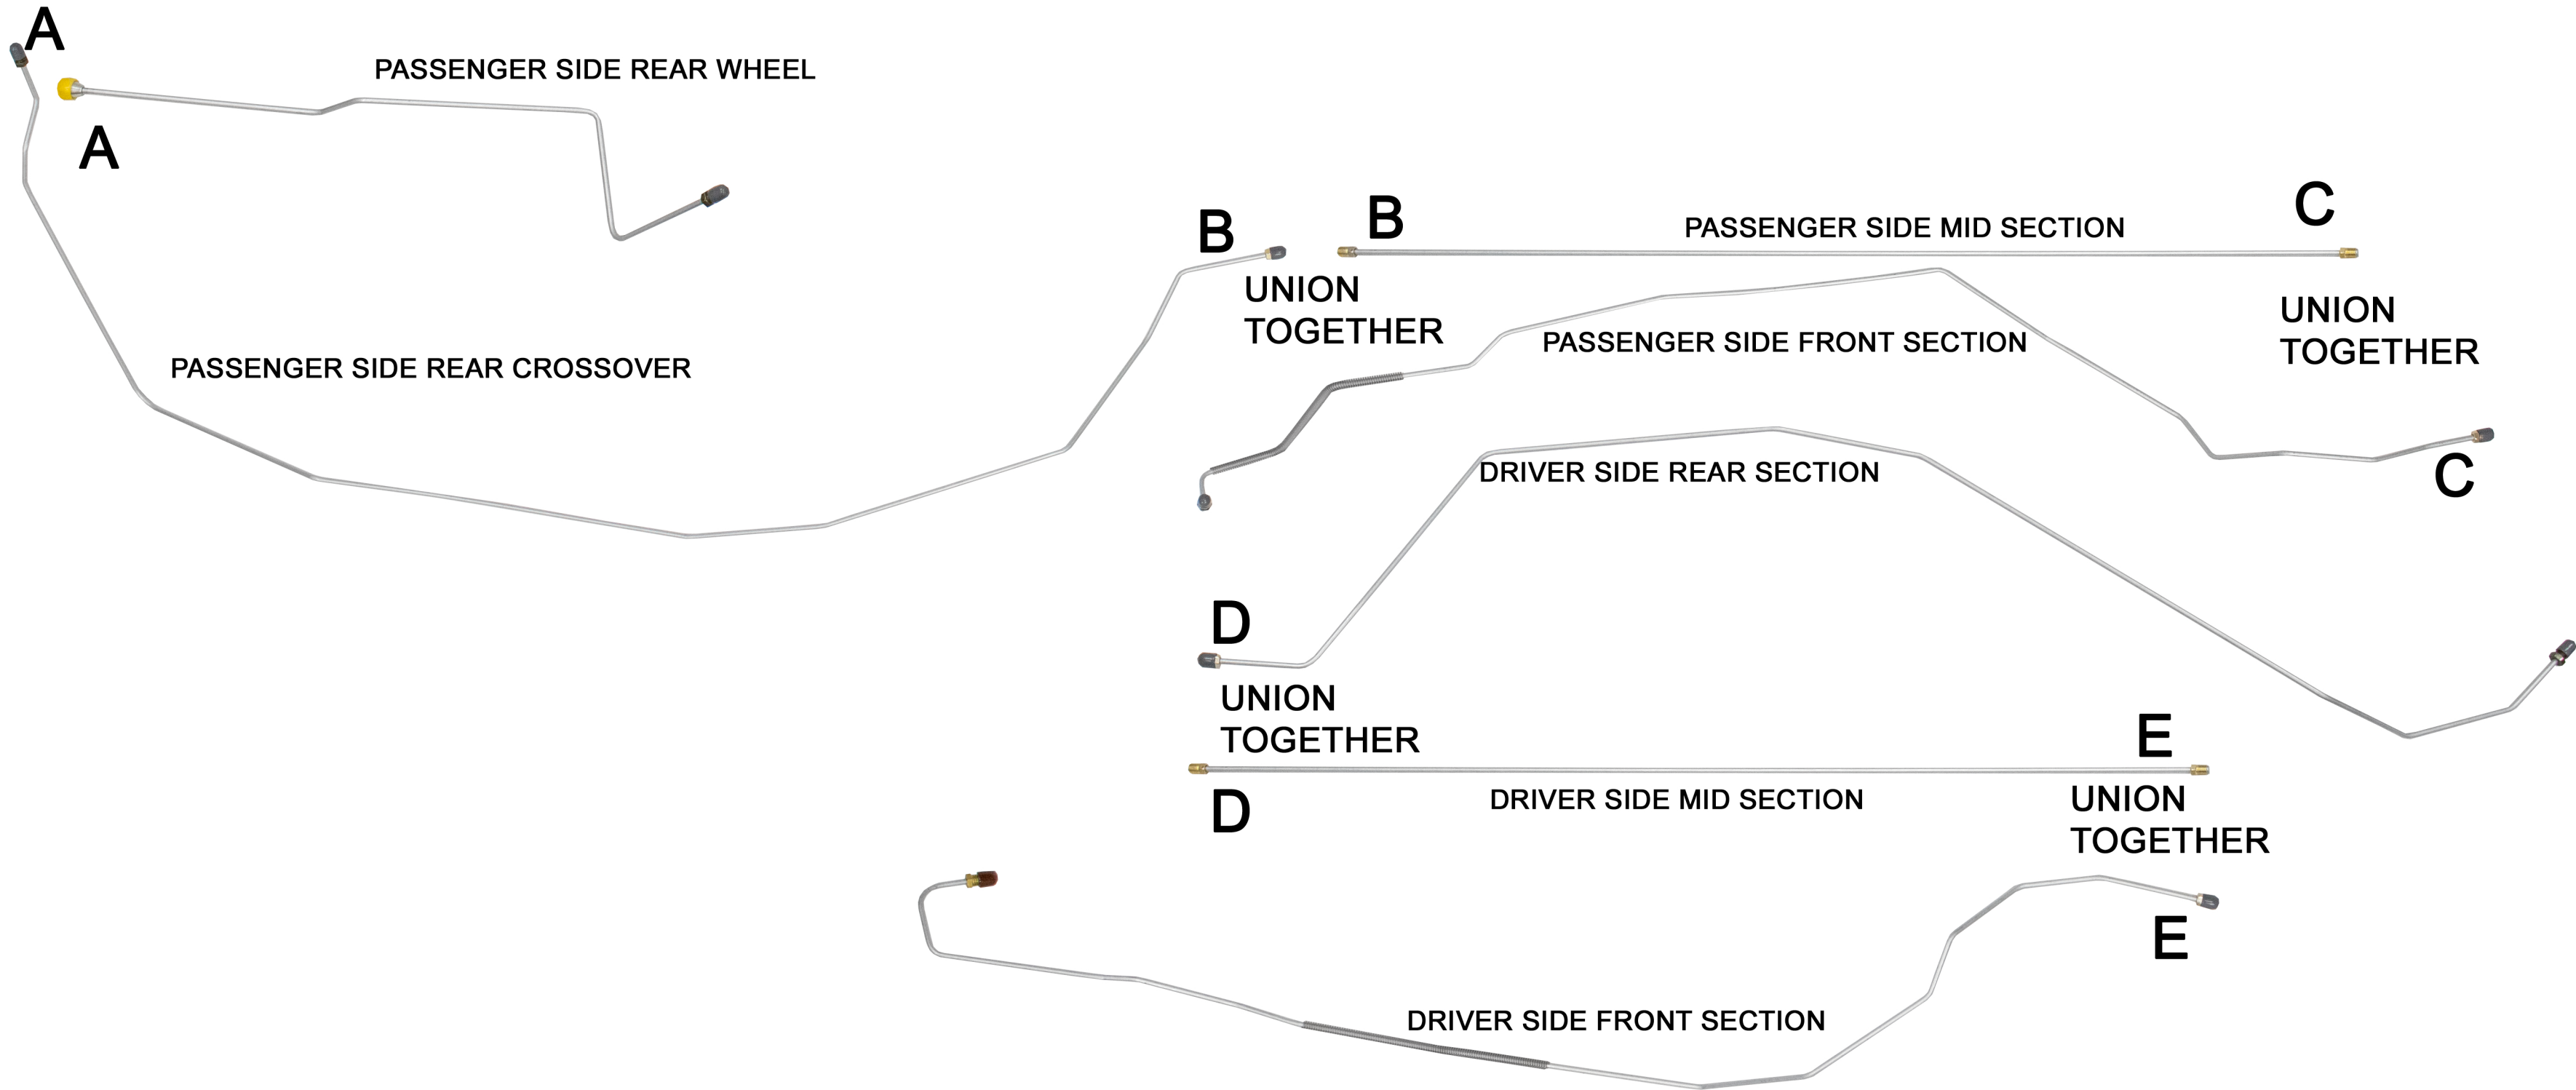

(S)PAB99S2 - 7pc (+ 4 unions)
1999-00 Pontiac Grand Am GT/SE
Front Disc/Rear Drum w/ABS (Side of ABS)
F to R Brake Lines.

***Re-designed for easier shipping/installation of factory brake lines for unmodified vehicles using original components.**
Specific applications may not require all pieces provided.
Images are for identification purposes and are not to scale.