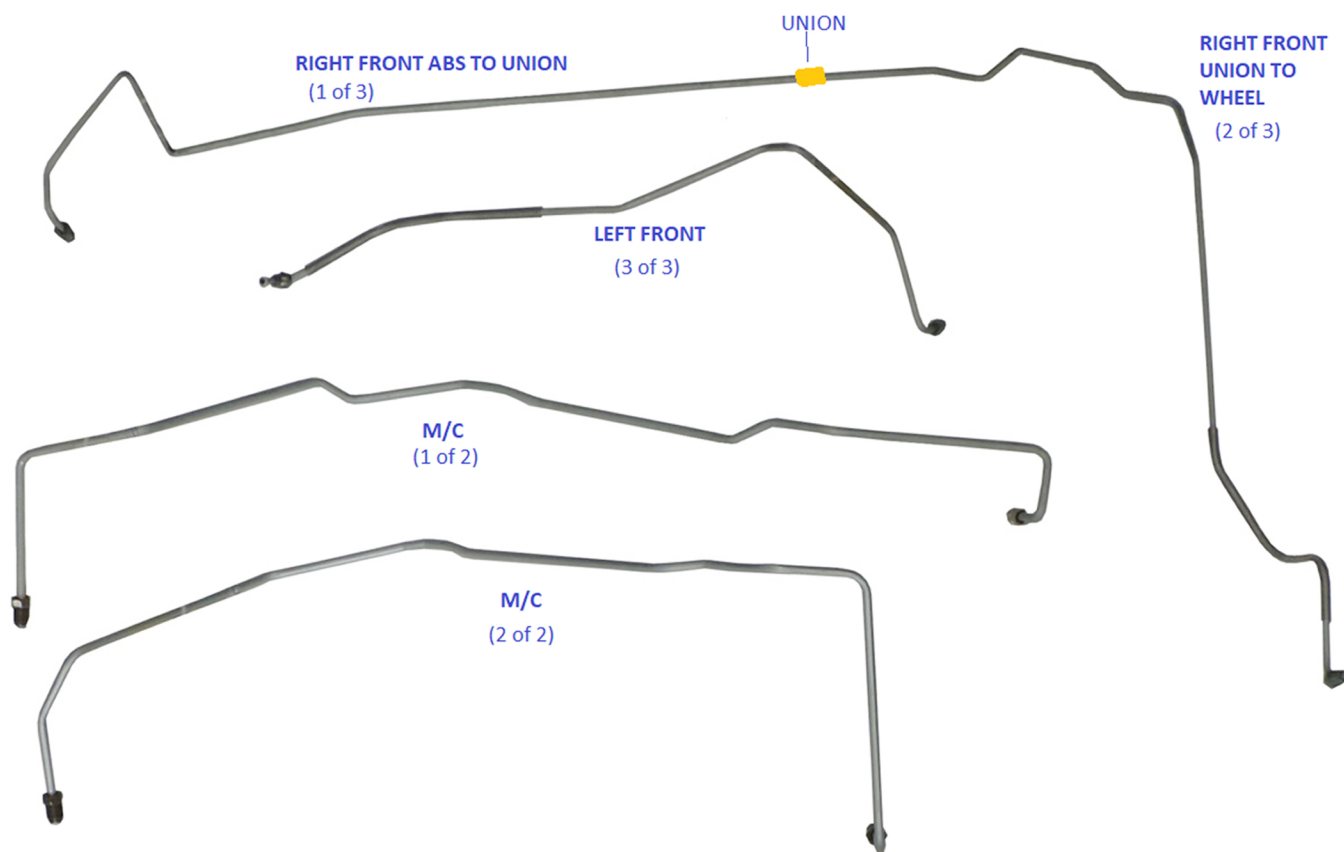

BRB20K1 / SBRB20K1 - 5pc + 1 union
BRB2002 / SBRB2002 - 5pc + 1 union
CAB2002/ SCAB2002 - 5pc + 1 union
CAB9802 / SCAB9802 - 5pc + 1 union
OAB2002 / SOAB2002 - 5pc + 1 union
PBB2002 / SPBB2002 - 5pc + 1 union

Inline tube
The Professional Restorers #1 Choice
www.inlinetube.com

2000-05 Buick/Pontiac/Oldsmobile LeSabre/Bonneville/Aurora Four-Wheel Disc w/ABS Front Brake Lines OE steel, stainless
2000-03 Cadillac DeVille, Four-Wheel Disc w/ ABS, Front Brake Line Kit, OE steel, stainless
1998-04 Cadillac SeVille, Four-Wheel Disc w/ ABS, Front Brake Line Kit, OE Steel, stainless

*Re-designed for easier shipping/installation of factory brake lines for unmodified vehicles using original components.
Images are for identification purposes and are not always to scale.