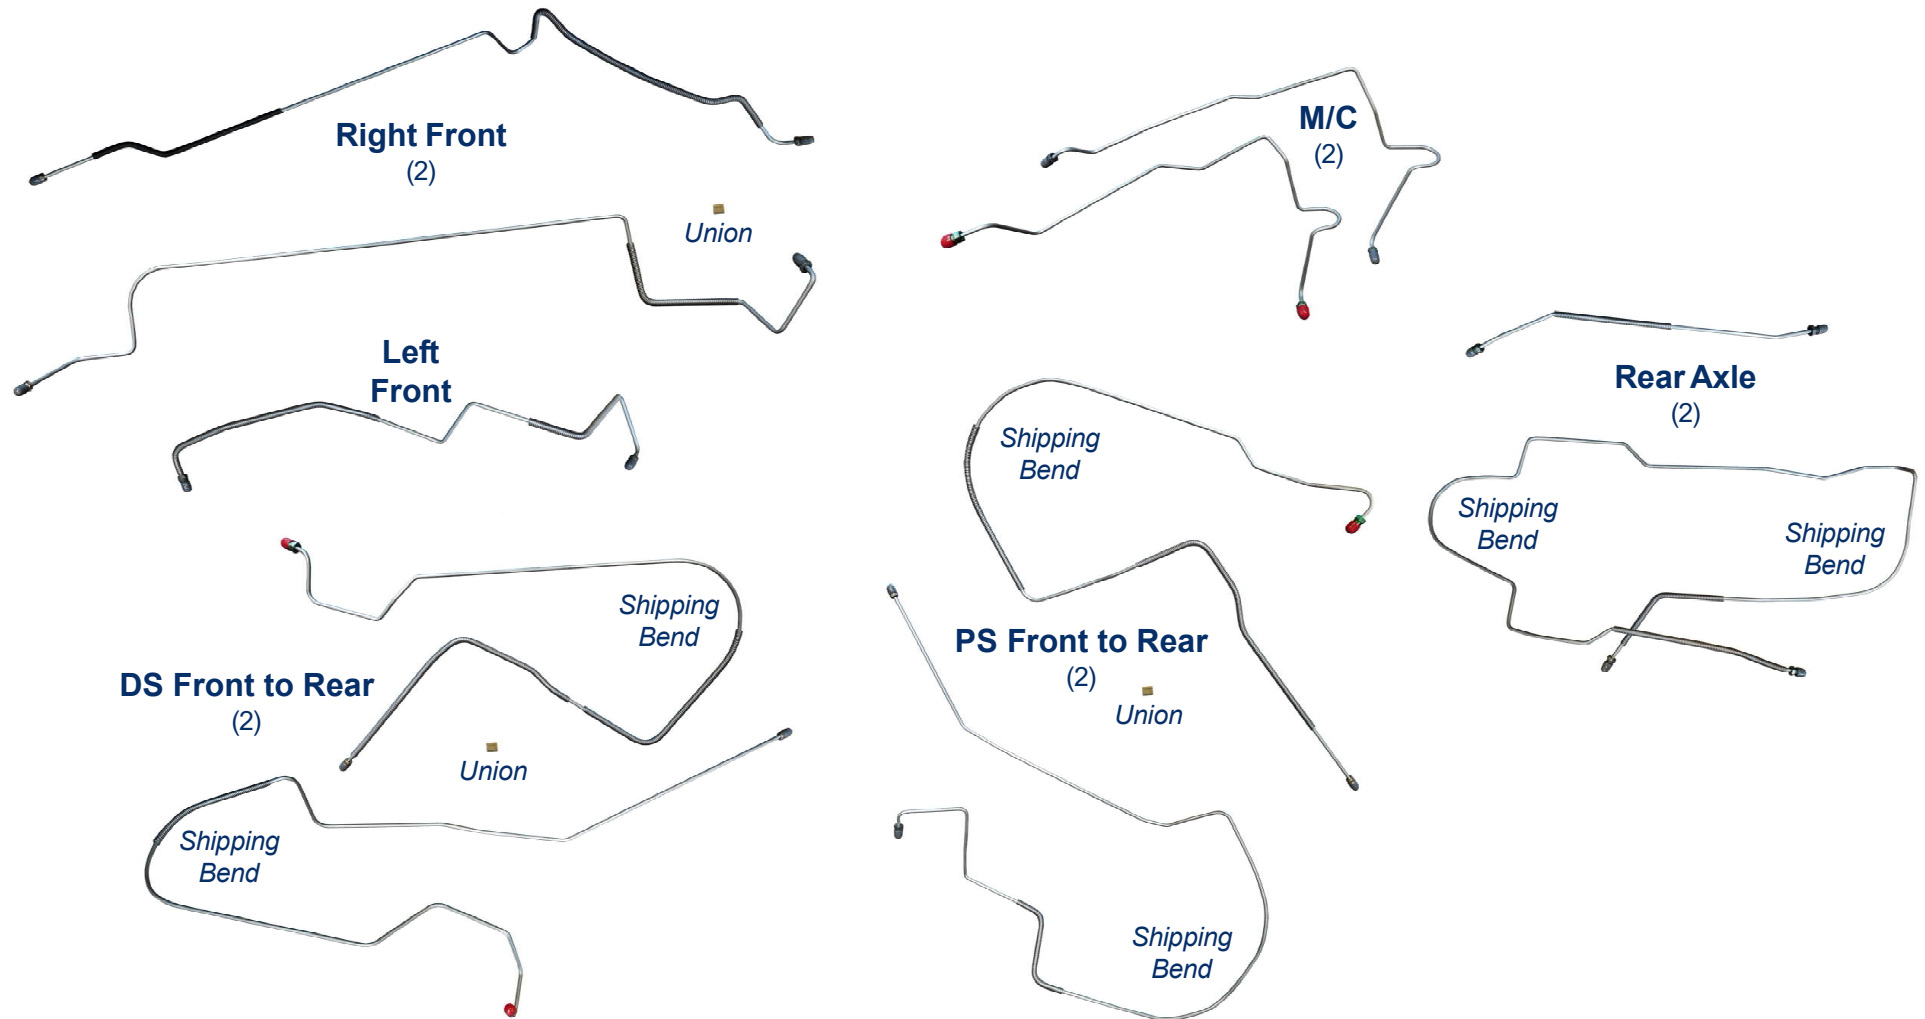

**OAB9201/SOAB9201 - 11pc (+three unions)**

1992-95 Oldsmobile 88 Front Disc/Rear Drum w/Four-Wheel ABS\*

**PBB9201/SPBB9201 - 11pc (+three unions)**

1992-95 Pontiac Bonneville Front Disc/Rear Drum w/Four-Wheel ABS\*

**Inline tube**

**The Professional Restorers #1 Choice**

[www.inlinetube.com](http://www.inlinetube.com)

\*Re-designed for easier shipping/installation of factory brake lines for unmodified vehicles using original components.

*Images are for identification purposes and are not to scale.*