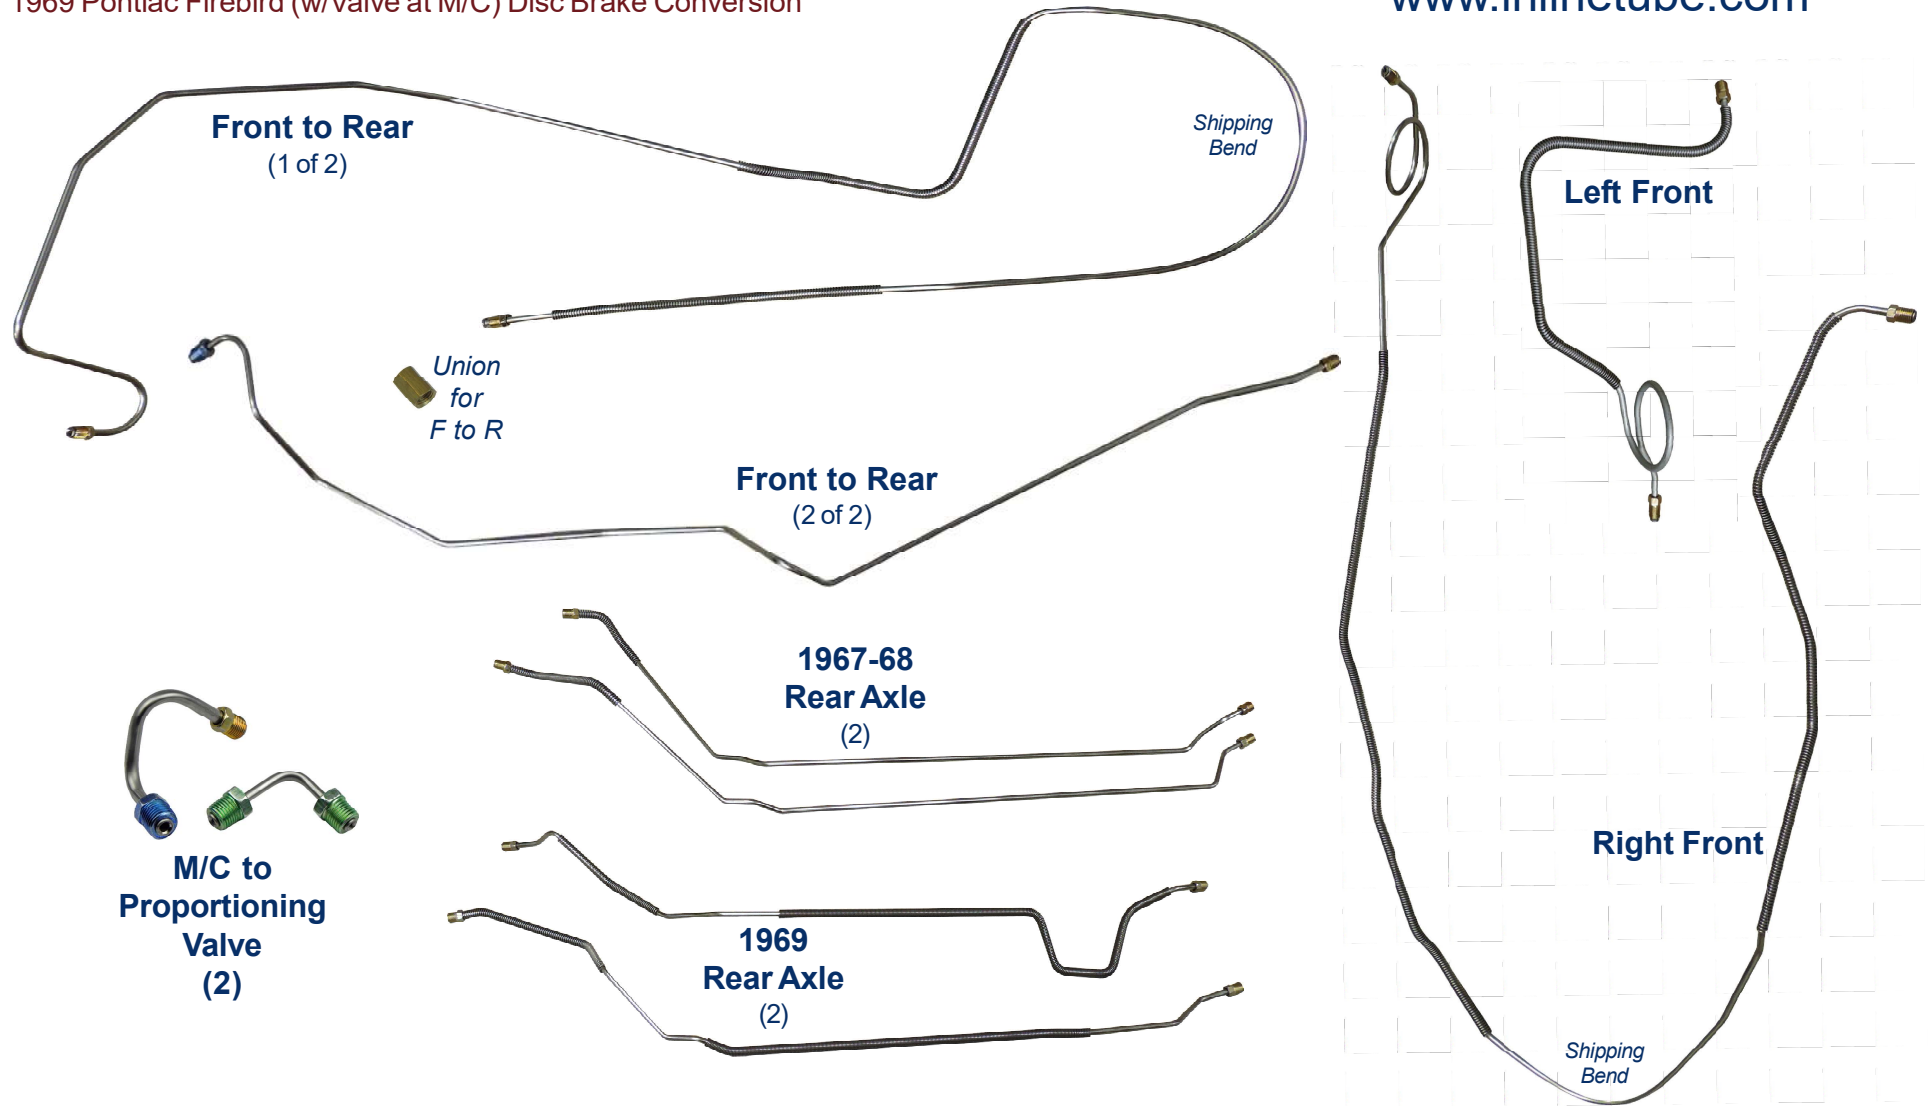

**PFB67D1/SPFB67D1 - 8pc (+ one union)**

1967-68 Pontiac Firebird (w/Valve at M/C) Disc Brake Conversion\*

**PFB69D1/SPFB69D1 - 8pc (+ one union)**

1969 Pontiac Firebird (w/Valve at M/C) Disc Brake Conversion\*

**Inline tube**

**The Professional Restorers #1 Choice**

[www.inlinetube.com](http://www.inlinetube.com)

\*Designed for easier shipping/installation for vehicles converted to front disc.

Specific applications may not require all pieces provided.

*Images are for identification purposes and are not to scale.*

rev. 8-19

© Inline Tube 2019