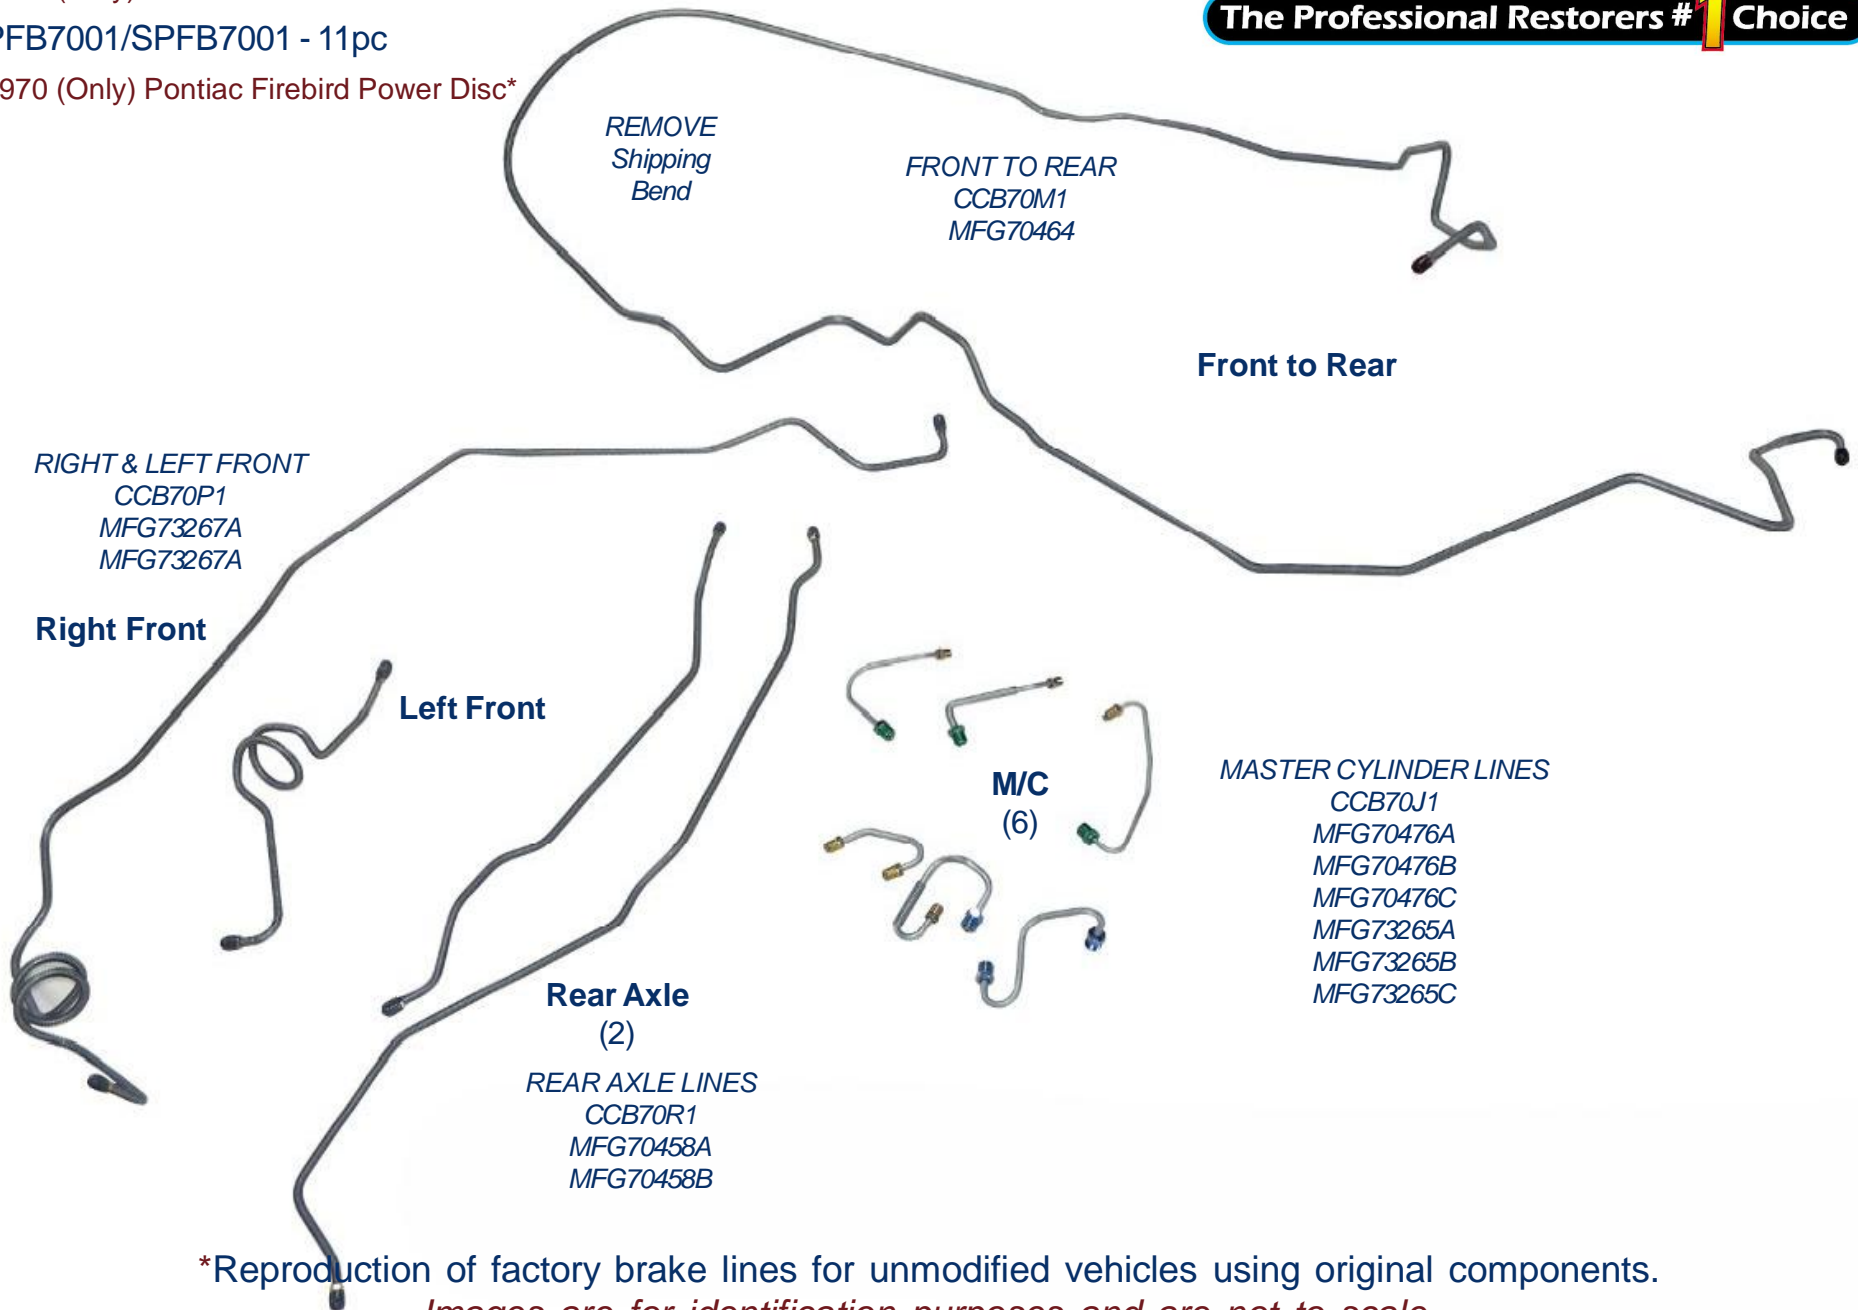

# CCB7001/SCCB7001 - 11pc

1970 (Only) Chevrolet Camaro Power Disc\*

PFB7001/SPFB7001 - 11pc

1970 (Only) Pontiac Firebird Power Disc\*

**Inline tube**  
The Professional Restorers #1 Choice

\*Reproduction of factory brake lines for unmodified vehicles using original components.  
*Images are for identification purposes and are not to scale.*