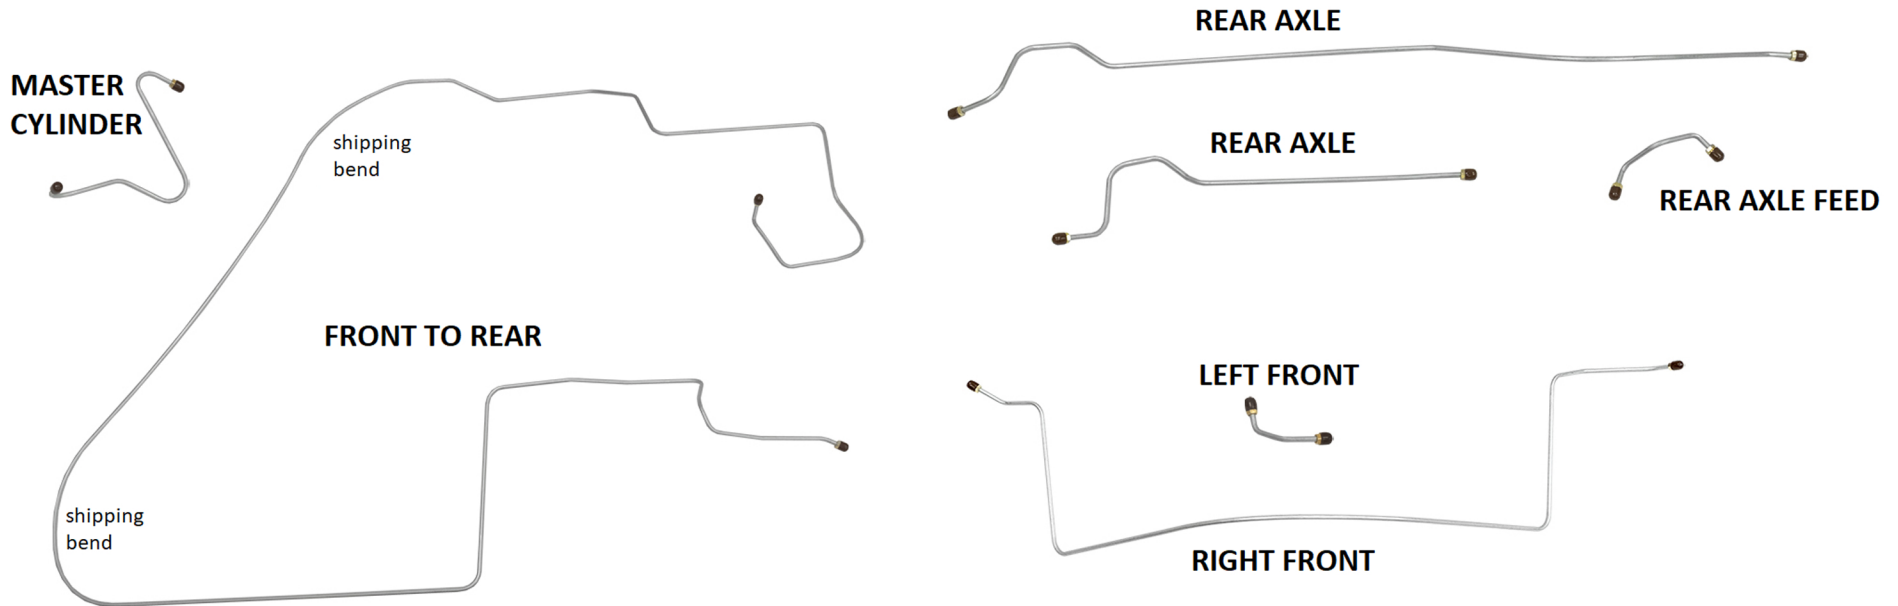

PCB6301, PCB6302, PGB6301, PGB6302 - 7 piece kit
SPCB6301, SPCB6302, SPGB6301, SPGB6302 - 7 piece kit

1963-64 Pontiac Catalina/Grand Prix (Front of Crossmember Routing)
Manual Drum Complete Brake Line Set 7pc, OE Steel , Stainless

1963-64 Pontiac Catalina/ Grand Prix (Front of Crossmember Routing)
Power Drum Brake Line Kit 7pc, OE Steel , Stainless

*Re-designed for easier shipping/installation of factory brake lines for unmodified vehicles using original components.
Images are for identification purposes and are not always to scale.