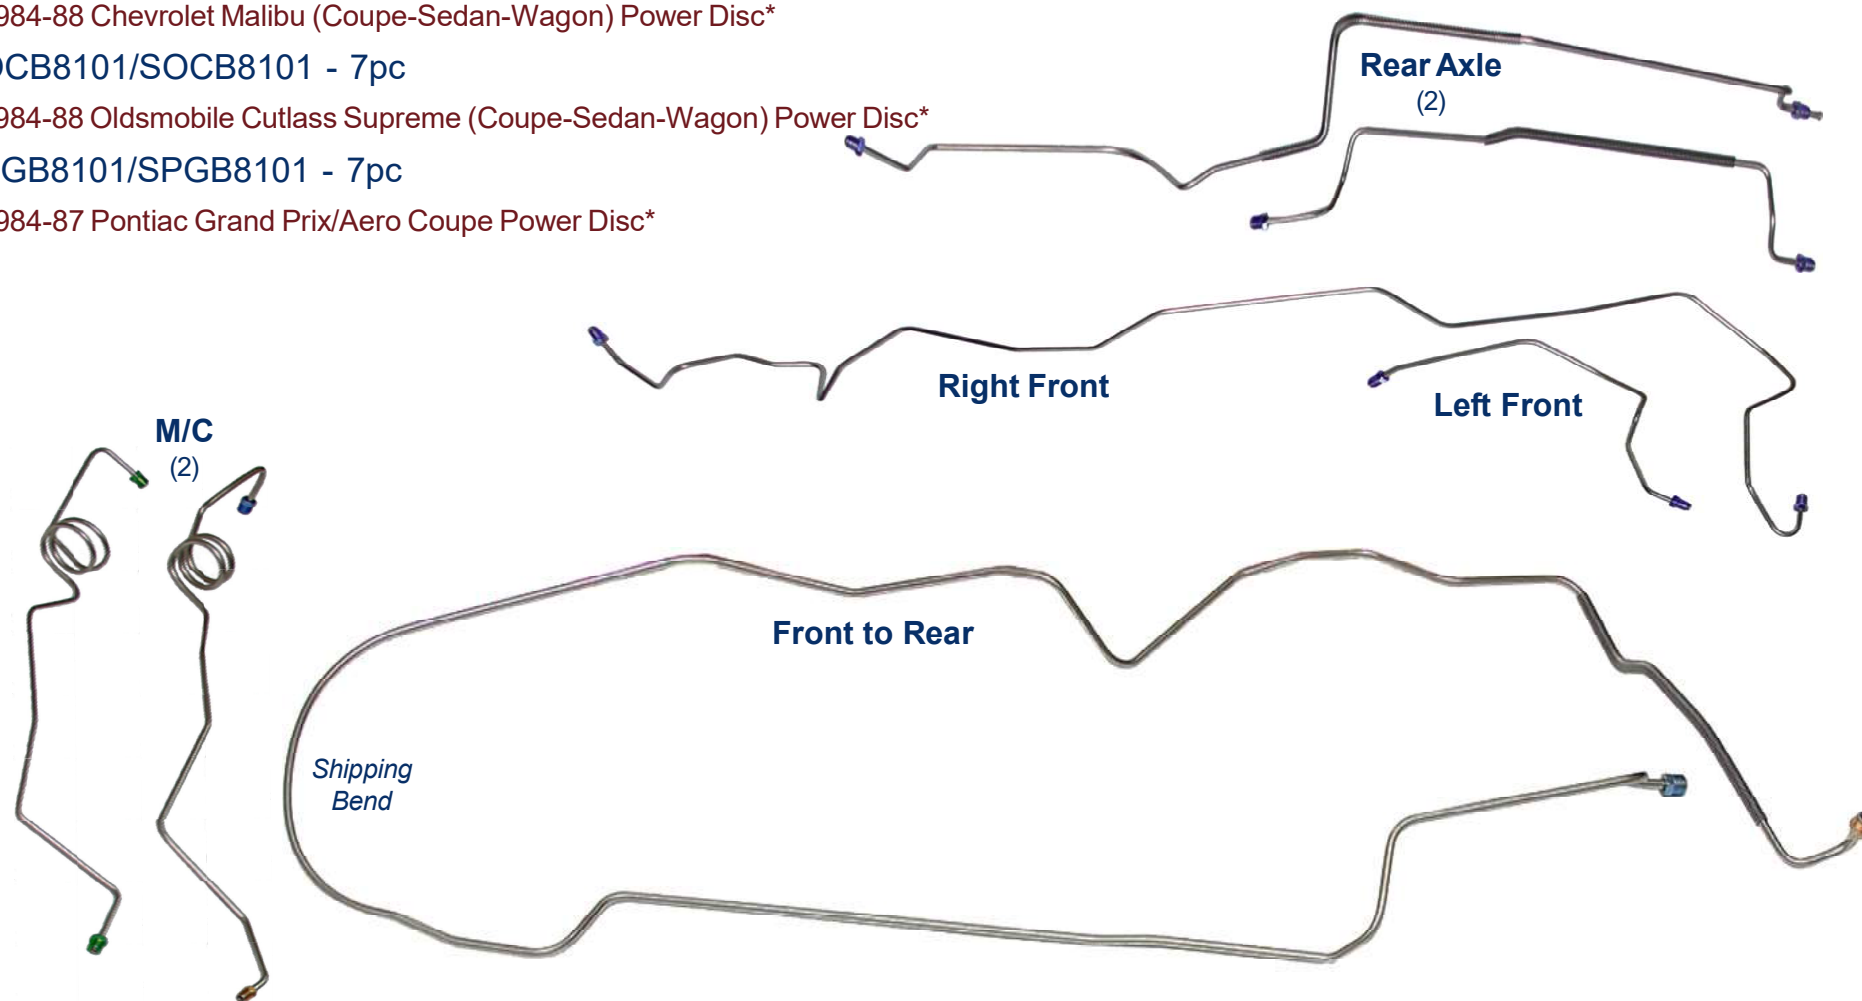

OCB8101/SOCB8101 - 7pc

1984-88 Oldsmobile Cutlass Supreme (Coupe-Sedan-Wagon) Power Disc*

PGB8101/SPGB8101 - 7pc

1984-87 Pontiac Grand Prix/Aero Coupe Power Disc*

Inline tube

The Professional Restorers #1 Choice

www.inlinetube.com

*Reproduction of factory brake lines for unmodified vehicles using original components.
Images are for identification purposes and are not to scale.

rev. 8-19
© Inline Tube 2019