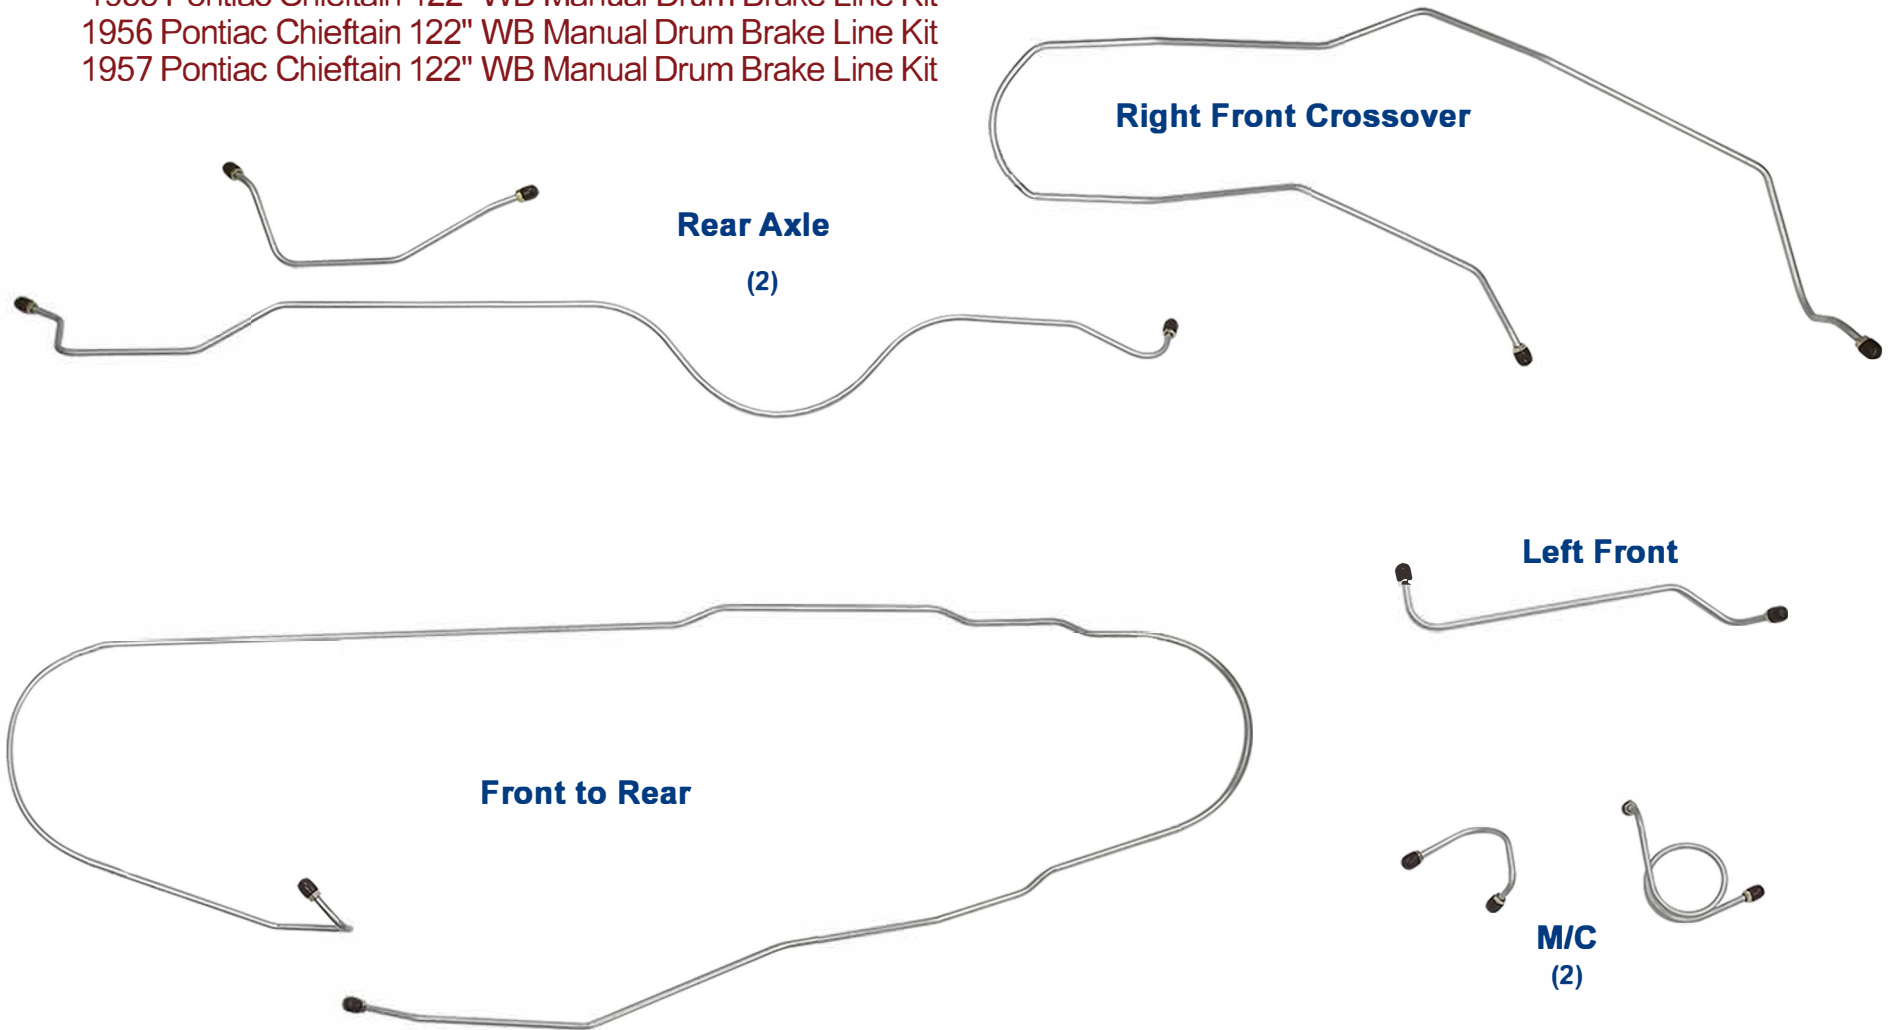

PPB5501/SPPB5501,PPB5502/SPPB5502 - 7pc  
PPB5503/SPPB5503 ,PPB5504/SPPB5504 - 7pc  
PPB5601/SPPB5601, PPB5602/SPPB5602 - 7pc  
PPB5603/SPPB5603, PPB5604/SPPB5604 - 7pc  
PPB5701/SPPB5701,PPB5702/SPPB5702 - 7pc  
PPB5703/SPPB5703,PPB5704/SPPB5704 - 7pc

1955 Pontiac Chieftain 122" WB Manual Drum Brake Line Kit  
1956 Pontiac Chieftain 122" WB Manual Drum Brake Line Kit  
1957 Pontiac Chieftain 122" WB Manual Drum Brake Line Kit

# Inline tube

The Professional Restorers #1 Choice

[www.inlinetube.com](http://www.inlinetube.com)

\*Re-designed for easier shipping/installation of factory brake lines for unmodified vehicles using original components.

*Images are for identification purposes and are not to scale.*

rev. 1-25  
© Inline Tube 2022