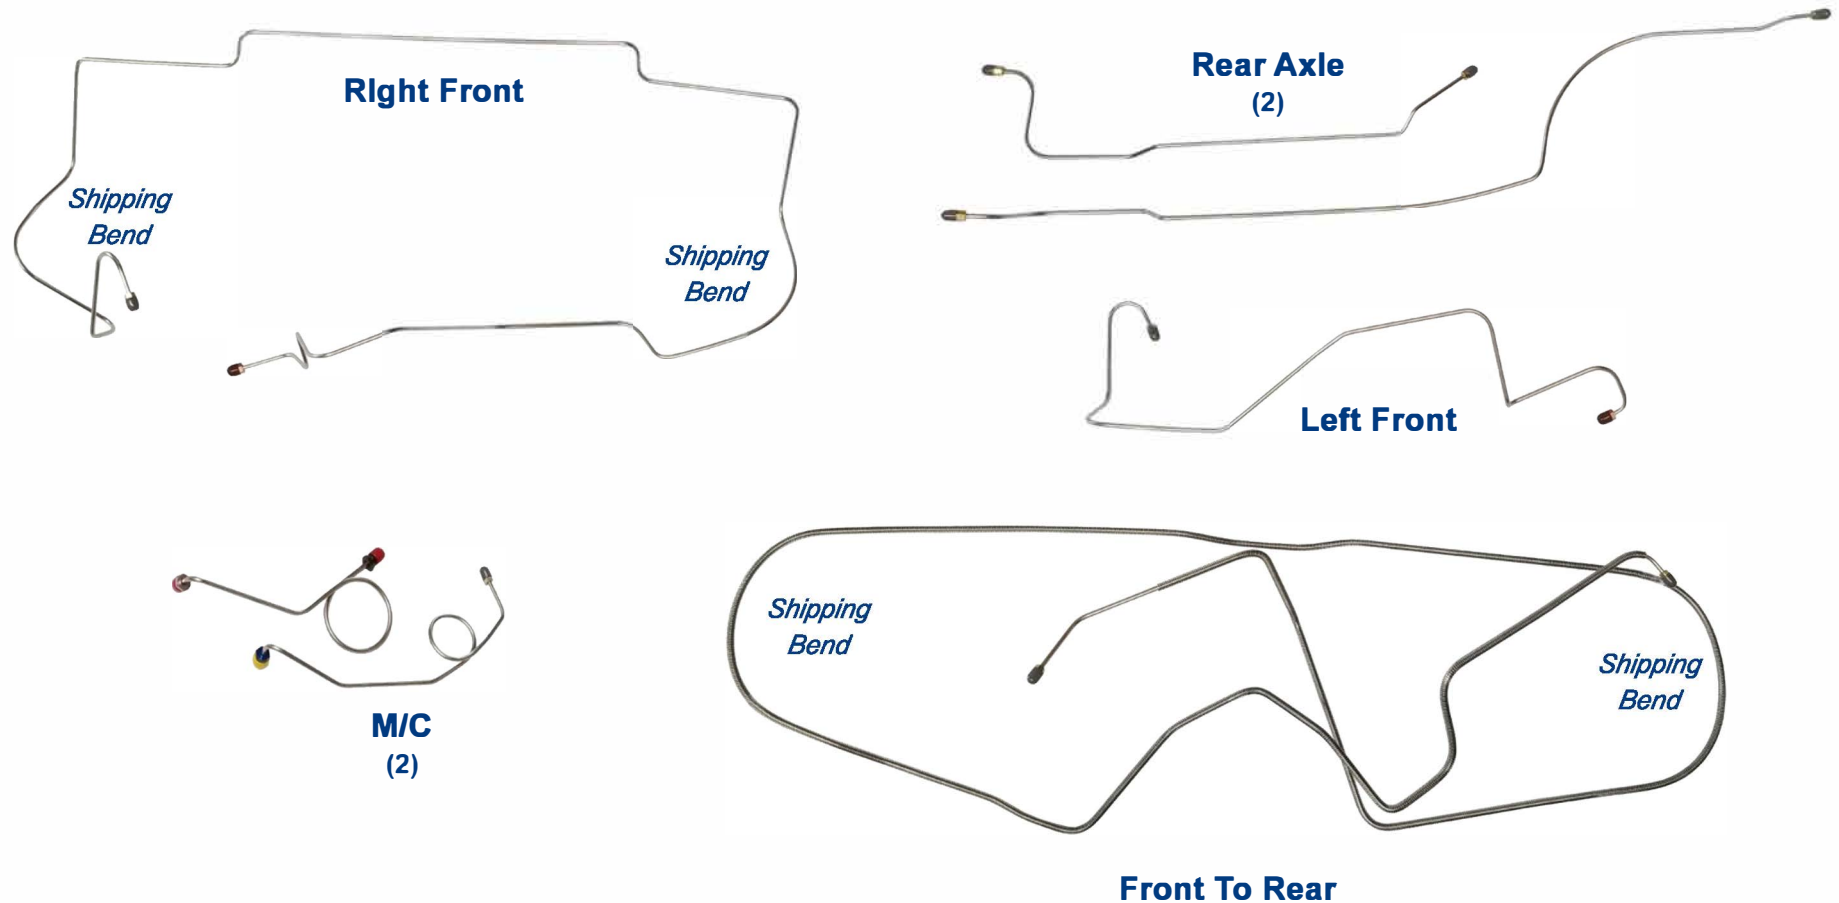

**CYB6701 / SCYB6701 - 7pc**

**CYB6702/SCYB6702 -7pc**

**CDB6701/SCDB6701 -7pc**

**CDB6702/SCDB6702 -7pc**

**PUB6701/SPUB6701 -7pc**

**PUB6702/SPUB6702 -7pc**

1967 Chrysler Newport / New Yorker / 300\* Manual Drum Complete Brake Line Set

1967 Dodge Polara - Monaco Manual Drum Brake Line Kit

1967 Plymouth Fury I /II /III /Sport Fury Power Drum Brake Line Kit

**Inline tube**

**The Professional Restorers #1 Choice**

[www.inlinetube.com](http://www.inlinetube.com)

\*Reproduction of factory brake lines for unmodified vehicles using original components.

*Images are for identification purposes and are not to scale.*

rev. 5-21  
© Inline Tube 2021