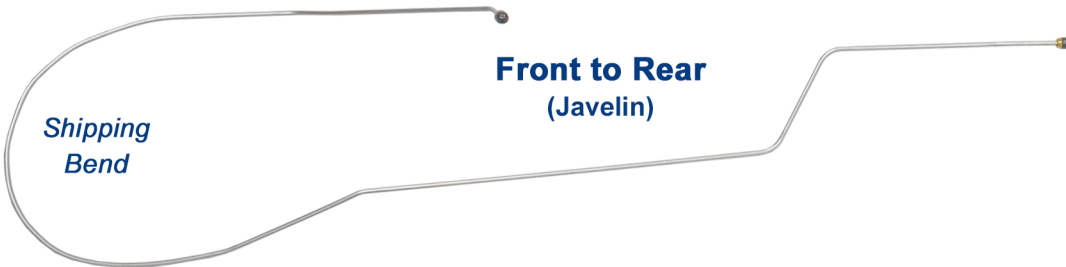

AJB6804/SAJB6804 - 12pc

1968-69 American Motors Javelin Power Disc*

AXB6804/SAXB6804 - 12pc

1968-69 American Motors AMX Power Disc*

Inline tube

The Professional Restorers #1 Choice

www.inlinetube.com

Caliper Lines

(2)

M/C
(3)

Left Front

Front to Rear
(AMX)

Shipping
Bend

Front to Rear
(Javelin/AMX)

Right Front

Shipping
Bend

Front to Rear
(Javelin)

Shipping
Bend

Rear Axle
(2)

*Re-designed for easier shipping/installation of factory brake lines for unmodified vehicles using original components.

Images are for identification purposes and are not to scale.