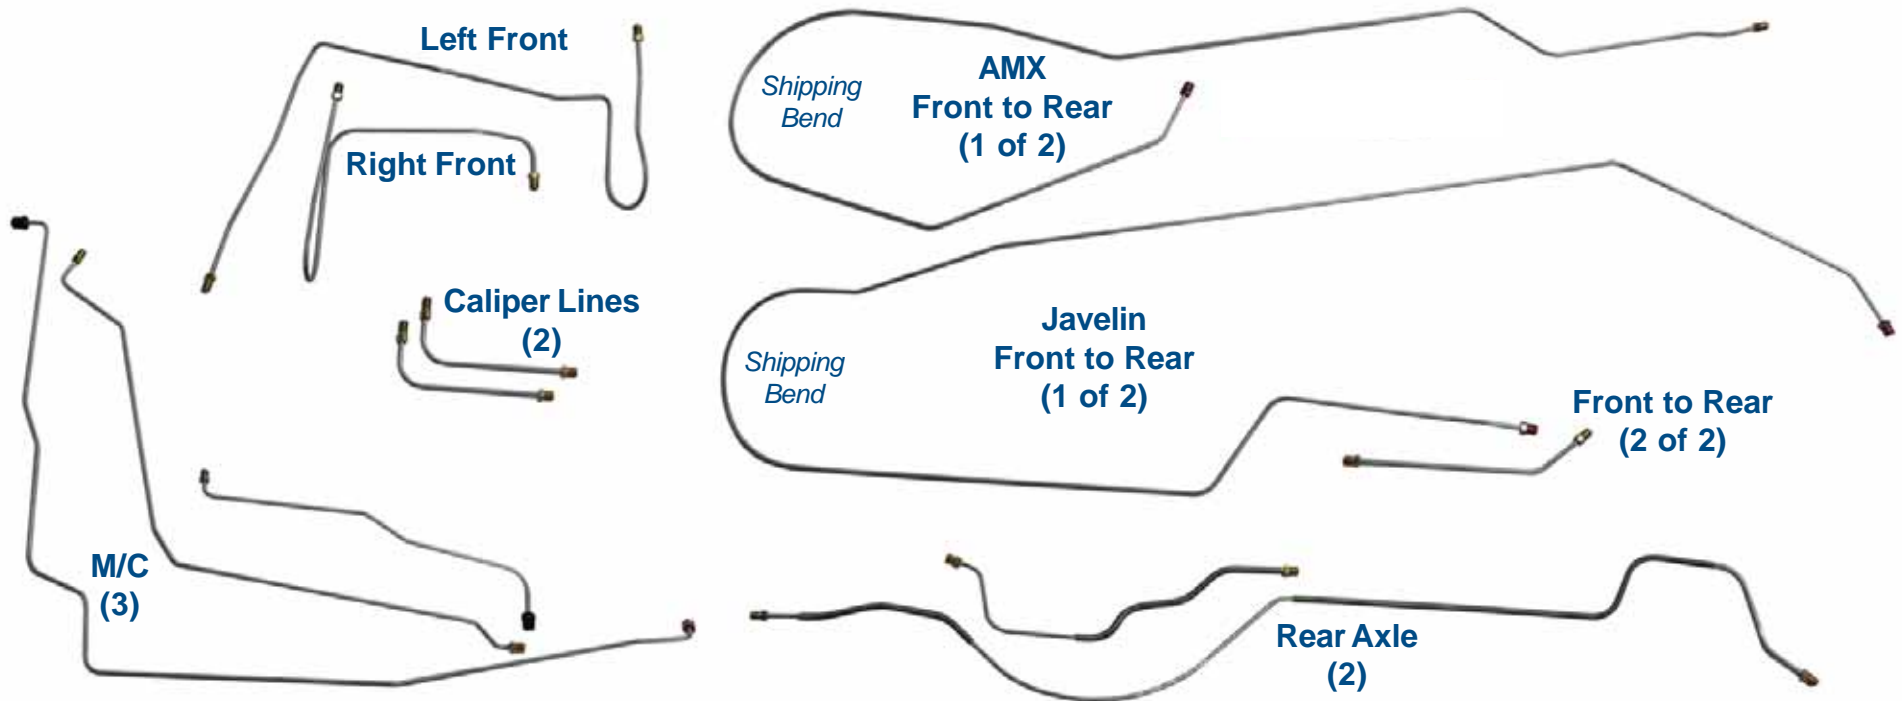

AXB7004/SAXB7004 - 11pc

1970 American Motors AMX Power Disc*

AJB7004/SAJB7004 - 11pc

1970 American Motors Javelin Power Disc*

www.inlinetube.com

*Reproduction of factory brake lines for unmodified vehicles using original components.
Specific applications may not require all pieces provided.
Images are for identification purposes and are not to scale.