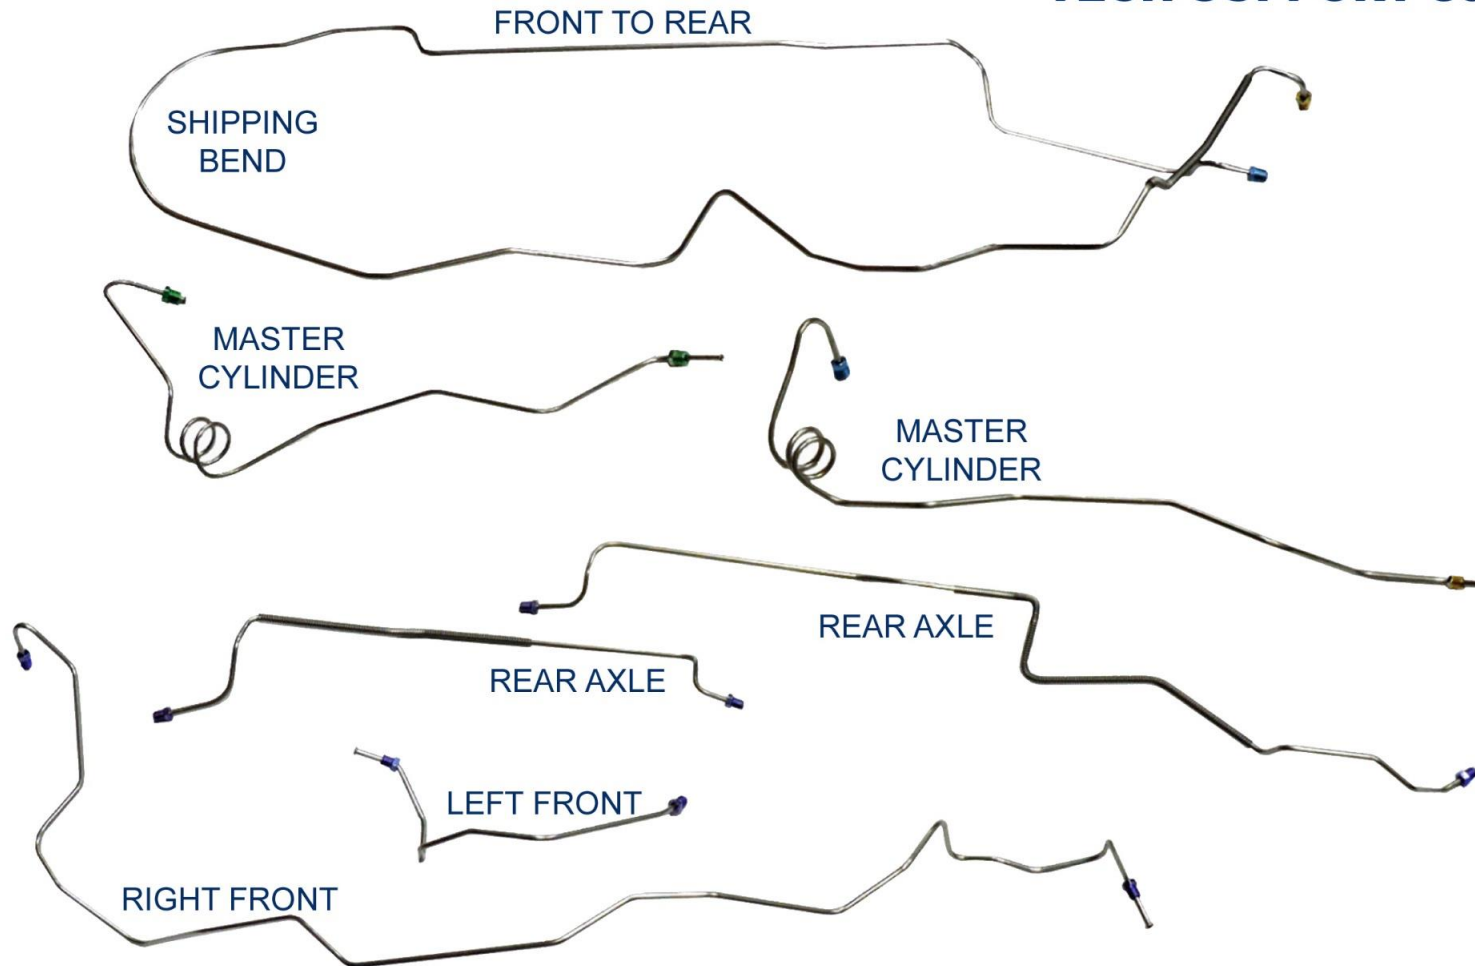

Pn# - BKB8101/BKB8301

1981-87 Buick Regal/T-Type
Power Disc Brake Line Set 7pc

81-87 Buick G-Body

Inline tube

#1 Choice in Brake Plumbing Products

TECH SUPPORT 800 385 9452

This kit was designed for factory correct vehicles using original components.