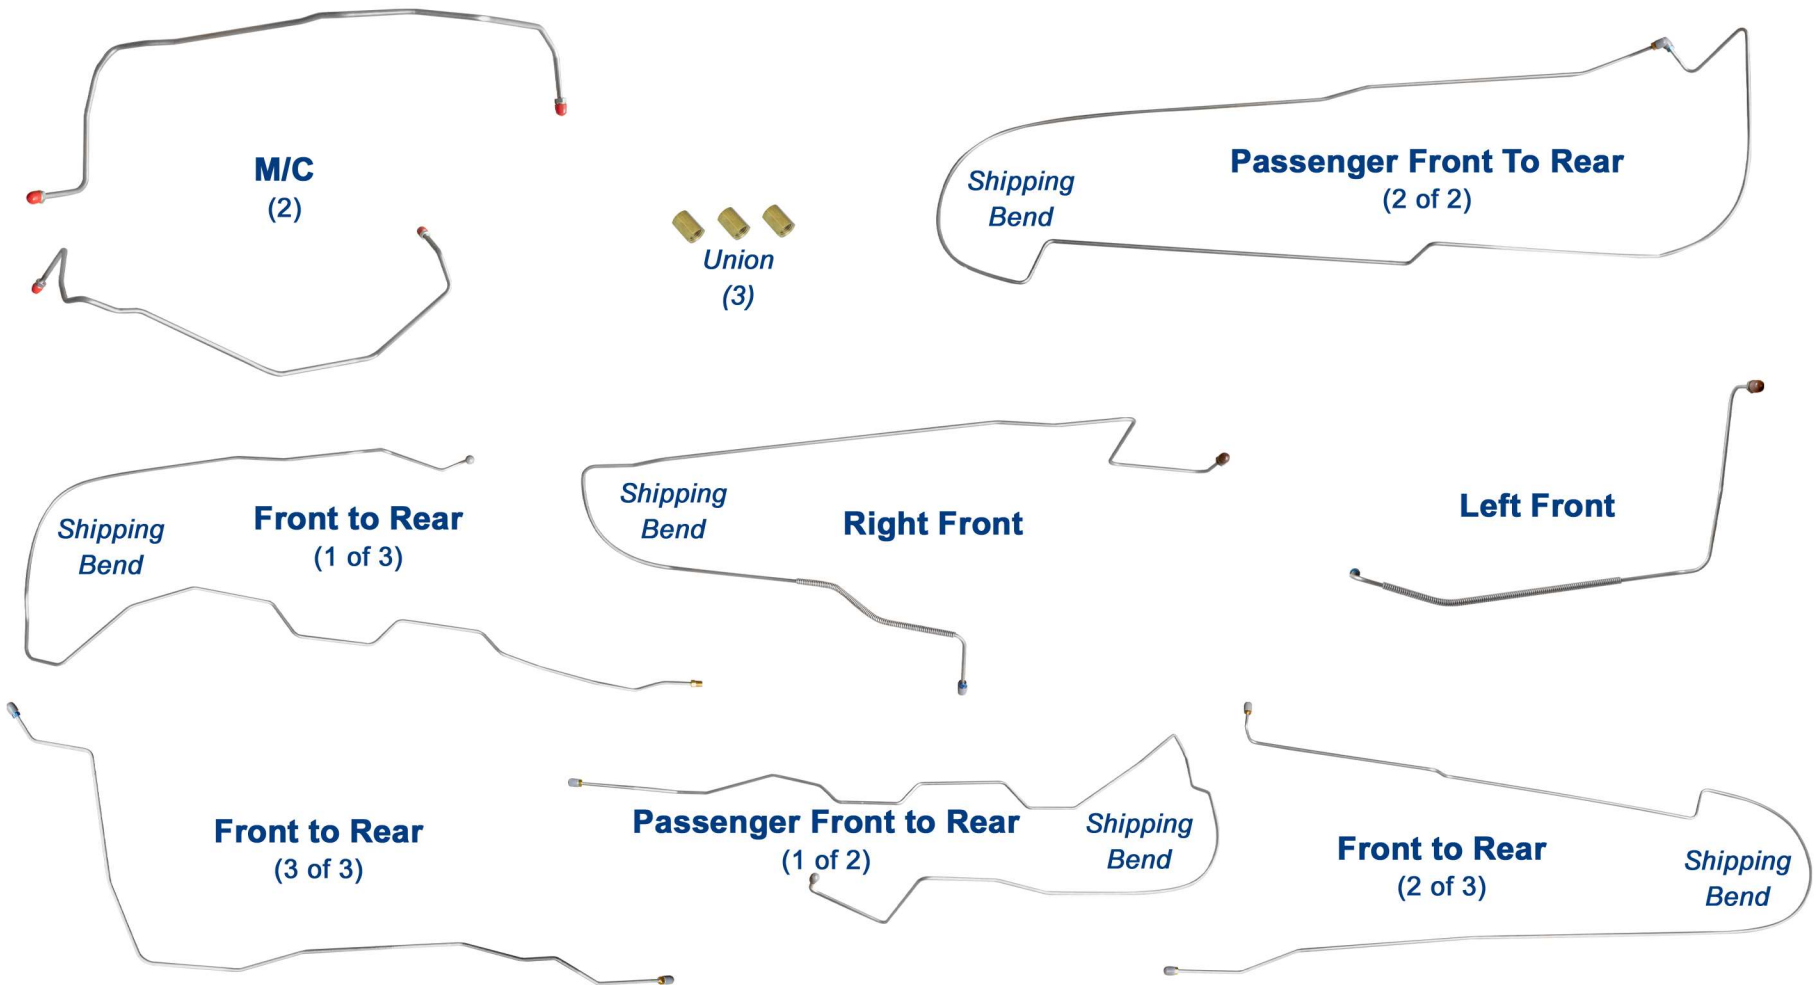

BLB0601/SBLB0601 - 9pc (+ three unions)

2006-2008 Buick Lucerne 3.9L V-6 / 4.6L V-8*

Inline tube

The Professional Restorers #1 Choice

www.inlinetube.com

*Reproduction of factory brake lines for unmodified vehicles using original components.

Images are for identification purposes and are not to scale.

rev. 4-21
© Inline Tube 2021