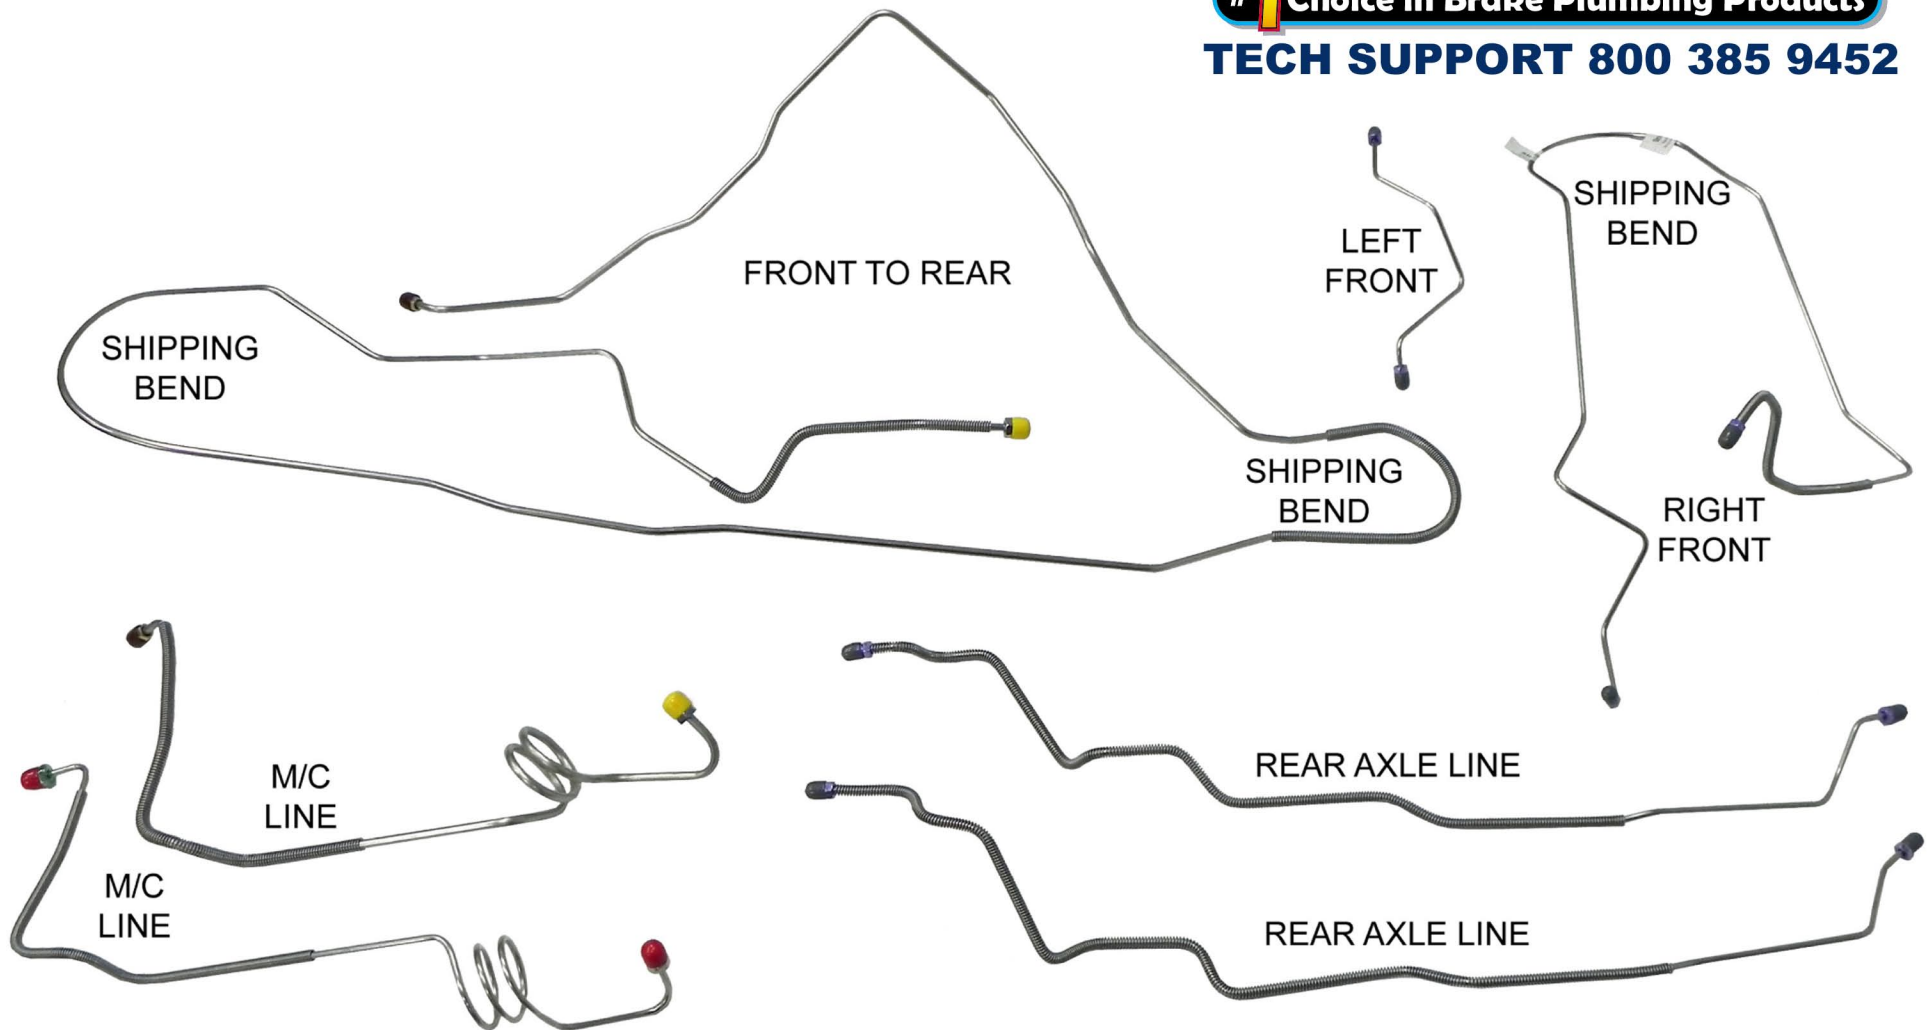

Pn# - (S) BVB7101

1971-76 Buick Riviera - Power Disc
Brake Line Set - 7pc

71-76 Buick

Inline tube

#1 Choice in Brake Plumbing Products

TECH SUPPORT 800 385 9452

This is a factory brake line set for unmodified cars using original components.