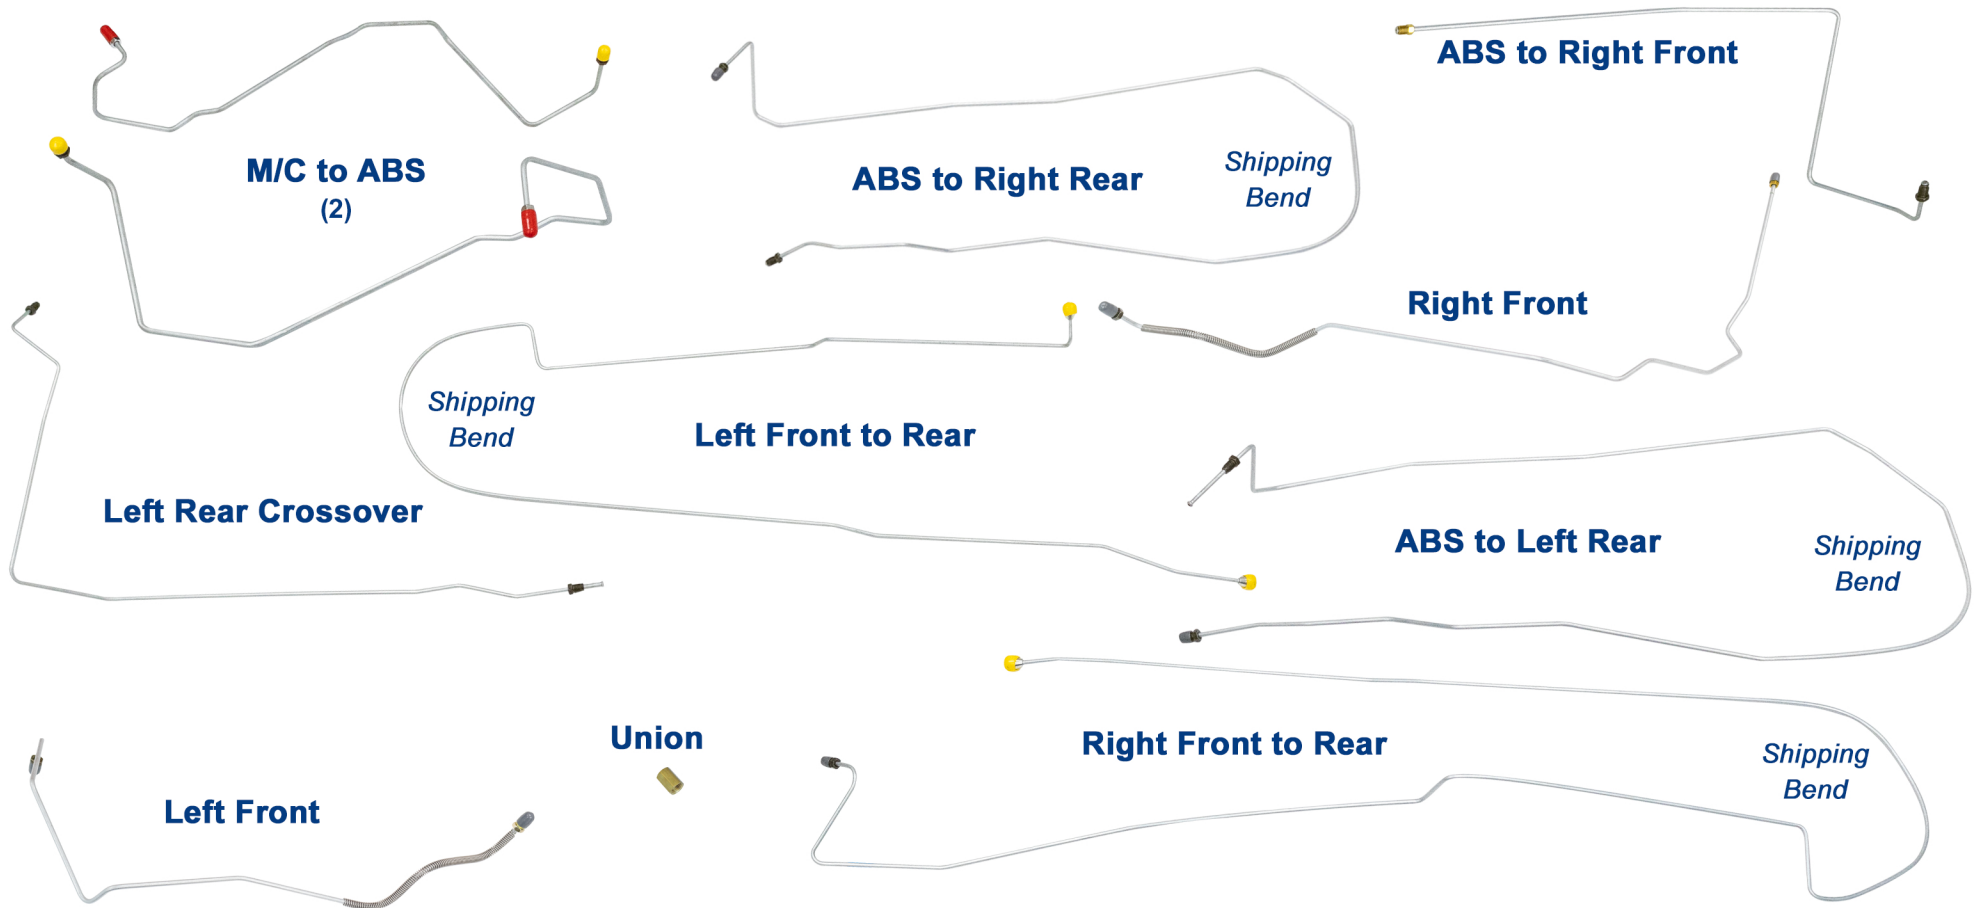

CAB2001/SCAB2001 - 10pc (+ one union)

2000-03 Cadillac DeVille Four Wheel Disc w/ABS*

CAB9801/SCAB9801 - 10pc (+ one union)

1998-04 Cadillac Seville Four-Wheel Disc w/ABS*

Inline tube

The Professional Restorers #1 Choice

www.inlinetube.com

*Re-designed for easier shipping/installation of factory brake lines for unmodified vehicles using original components.

Images are for identification purposes and are not to scale.

rev. 10-20
© Inline Tube 2021