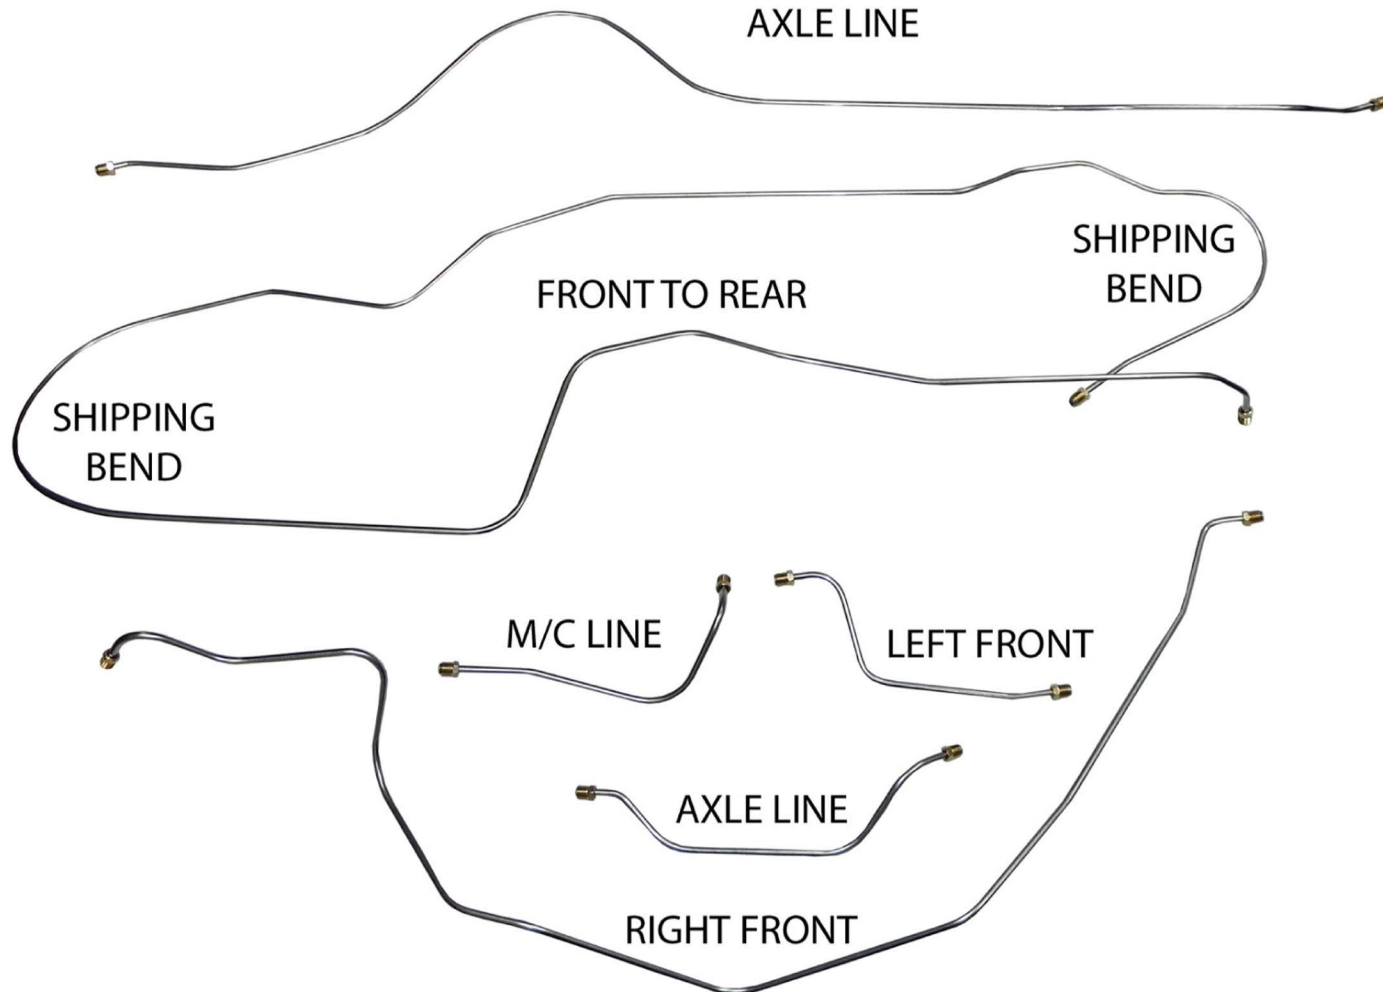

Pn# - (S) CAB5003

1950-51 Cadillac Series 62 126" WB  
Brake Line Set

50-51 Cadillac

**Inline tube**

**#1 Choice in Brake Plumbing Products**

**TECH SUPPORT 800 385 9452**

This is a factory brake line set for unmodified cars using original components.