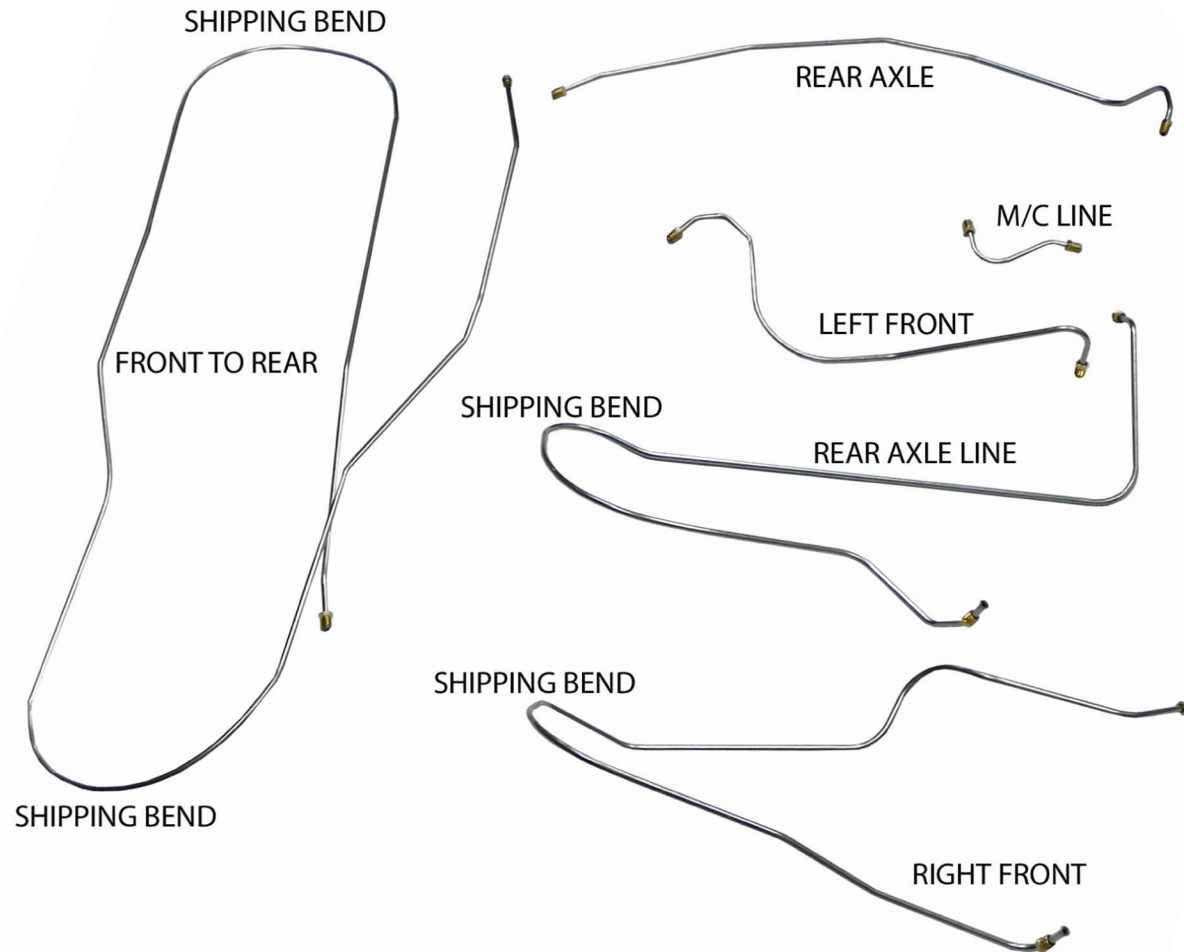

Pn# - (S) CAB5803

1958 Cadillac Series 60 133" WB
Brake Line Set

58 Cadillac

Inline tube

#1 Choice in Brake Plumbing Products

TECH SUPPORT 800 385 9452

This is a factory brake line set for unmodified cars using original components.