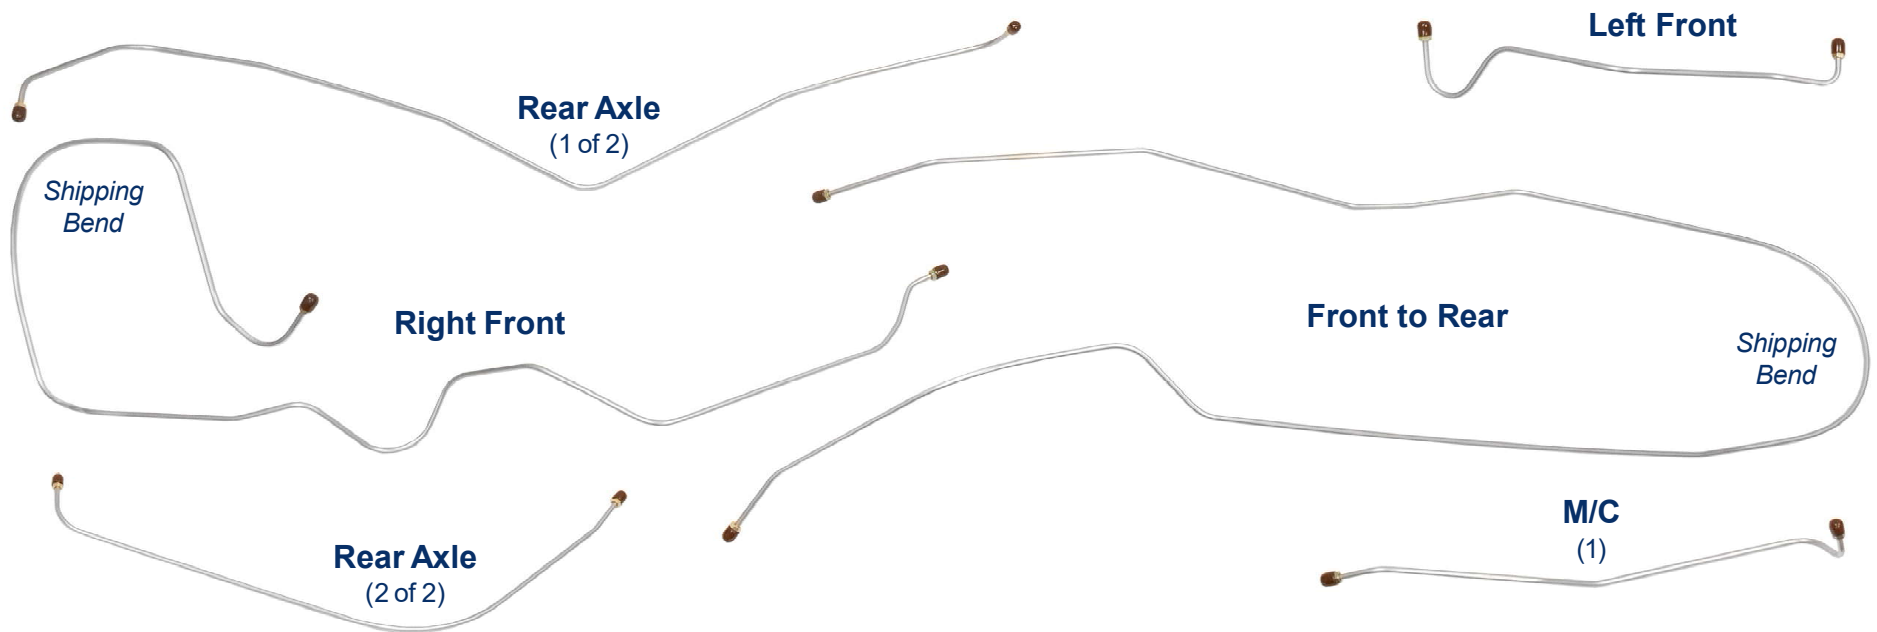

CAB6001/SCAB6001 - 6pc

1960-61 Cadillac de Ville/Eldorado 129.5" WB Power Drum*

CAB6002/SCAB6002 - 6pc

1960-61 Cadillac de Ville/Eldorado 129.5" WB Manual Drum*

Inline tube

The Professional Restorers #1 Choice

www.inlinetube.com

*Reproduction of factory brake lines for unmodified vehicles using original components.
Images are for identification purposes and are not to scale.

rev. 4-21
© Inline Tube 2021