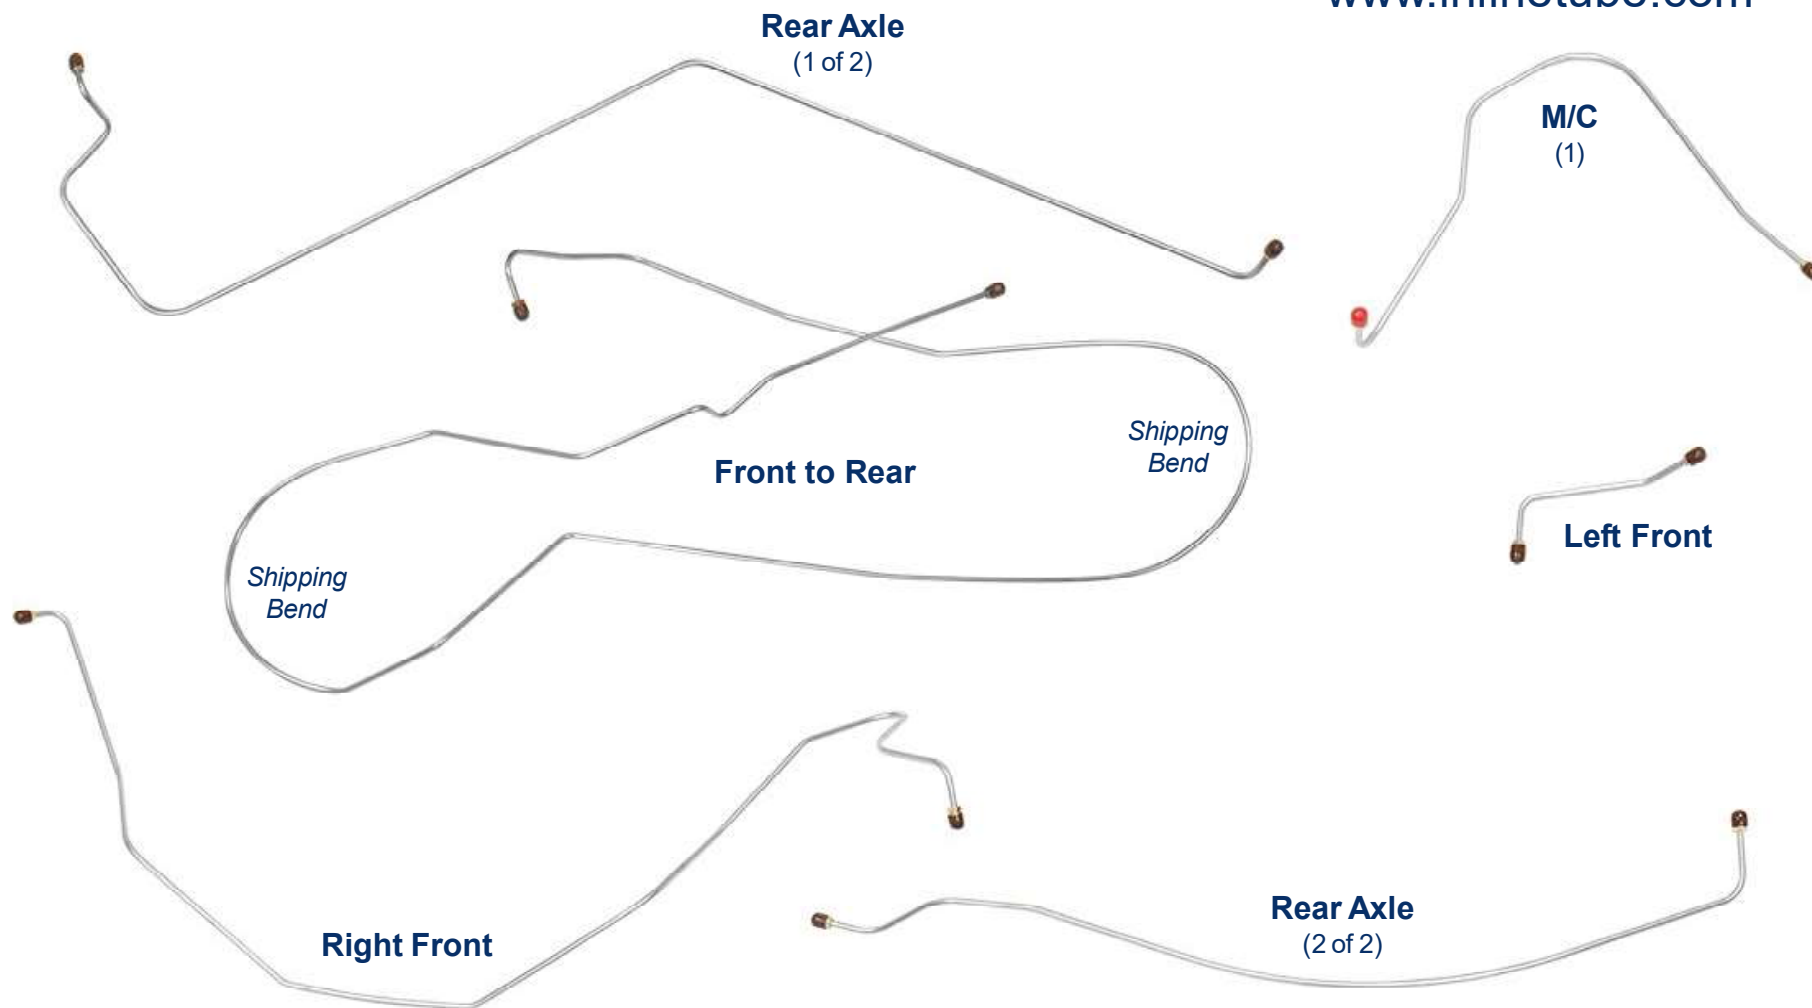

CAB6401/SCAB6401 - 6pc

1964 Cadillac de Ville/Eldorado 129.5" WB Power Brake*

Inline tube

The Professional Restorers #1 Choice

www.inlinetube.com

*Reproduction of factory brake lines for unmodified vehicles using original components.
Images are for identification purposes and are not to scale.

rev. 3-21
© Inline Tube 2021