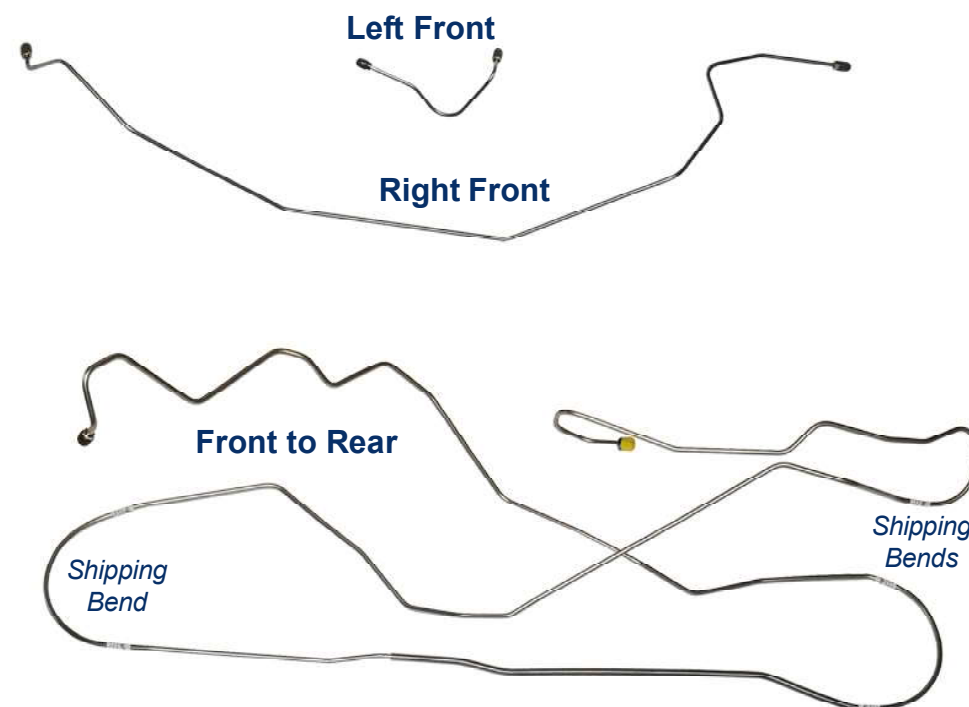

**CAB7101/SCAB7101 - 7pc**  
1971-76 Cadillac de Ville Power Disc\*

**Inline tube**

The Professional Restorers #1 Choice

[www.inlinetube.com](http://www.inlinetube.com)

\*Reproduction of factory brake lines for unmodified vehicles using original components.  
*Images are for identification purposes and are not to scale.*

rev. 5-21  
© Inline Tube 2021