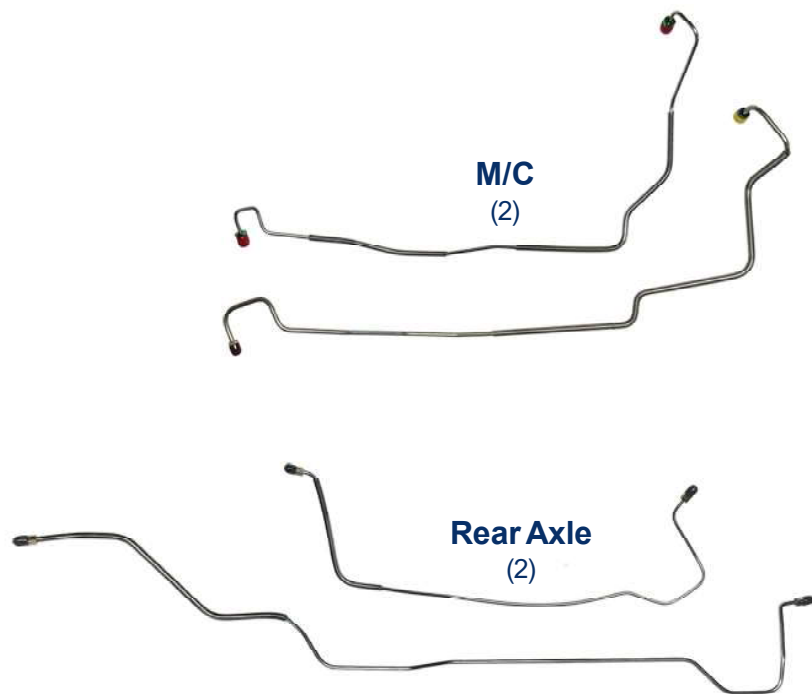

**CAB7101/SCAB7101 - 7pc**  
1971-76 Cadillac de Ville Power Disc\*

**Inline tube**

The Professional Restorers #1 Choice

[www.inlinetube.com](http://www.inlinetube.com)

\*Reproduction of factory brake lines for unmodified vehicles using original components.  
*Images are for identification purposes and are not to scale.*

rev. 5-21  
© Inline Tube 2021