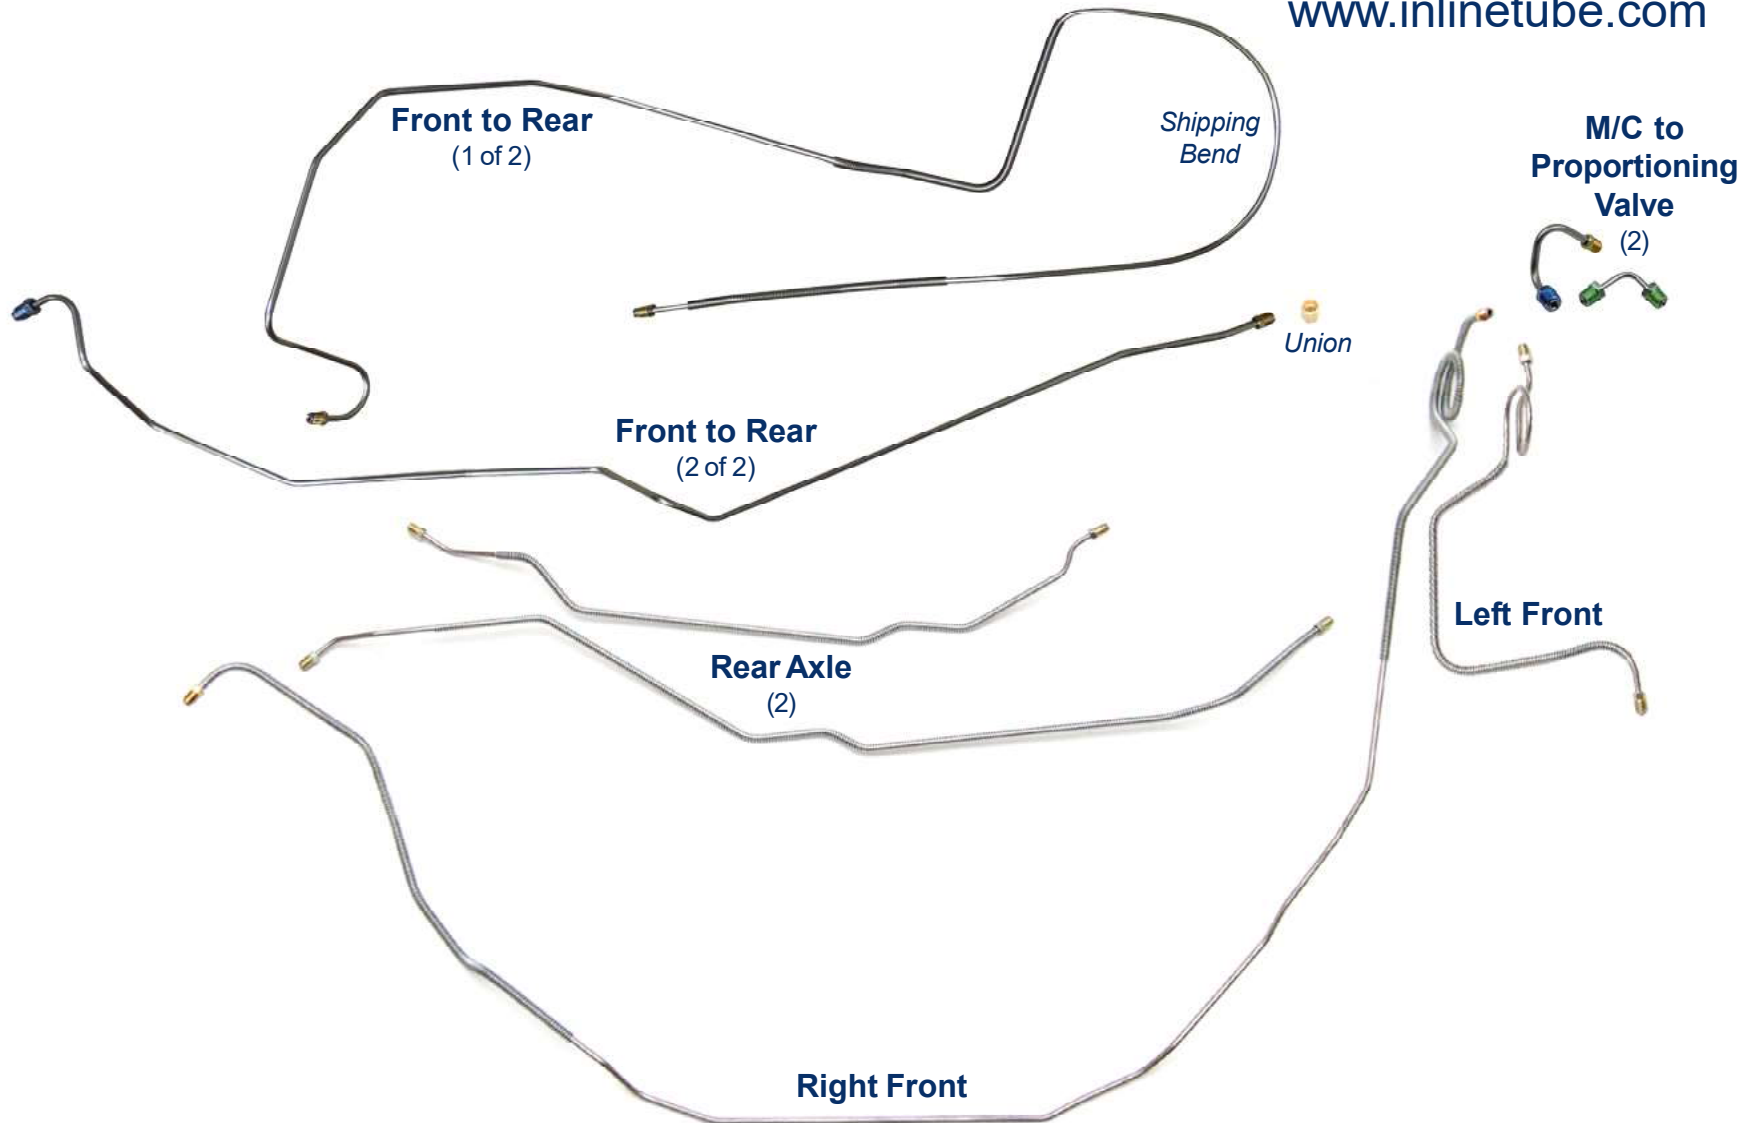

CCB69D1/SCCB69D1 - 8pc (+ One Union)

1969 Chevrolet Camaro Power Disc Conversion*

Inline tube

The Professional Restorers #1 Choice

www.inlinetube.com

*Designed for easier shipping/installation for vehicles converted to front disc.
Images are for identification purposes and are not to scale.

rev. 8-19
© Inline Tube 2019