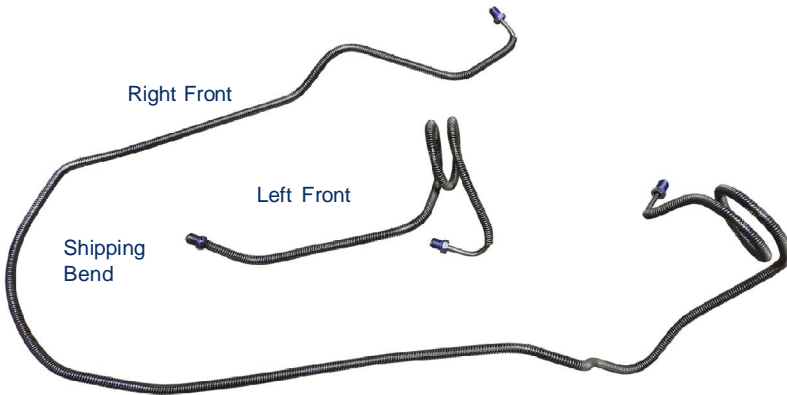

Pn# - (S)CCB7101, PFB7201, PFB7101
7pc Brake Line Set
1971-73 Chevrolet Camaro, Pontiac Firebird
Power Disc Brake Line Set

Master Cylinder
Lines (2)

CCB71J1
MFG70453A
MFG70453B

Front to Rear

Shipping
Bend

CCB71M1
MFG70465

Shipping
Bend

Right Front

Left Front

Shipping
Bend

CCB71P1
MFG70454A
MFG70454B

Rear Axle Line

Rear Axle Line