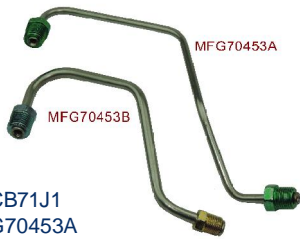

Pn# - (S)CCB7101, PFB7201, PFB7101
7pc Brake Line Set
1971-73 Chevrolet Camaro, Pontiac Firebird
Power Disc Brake Line Set

Master Cylinder
Lines (2)

CCB71J1
MFG70453A
MFG70453B

Front to Rear

Shipping
Bend

CCB71M1
MFG70465

Shipping
Bend

Right Front

Left Front

Shipping
Bend

CCB71P1
MFG70454A
MFG70454B

Rear Axle Line

Rear Axle Line

CCB70R1
MFG70458A
MFG70458B