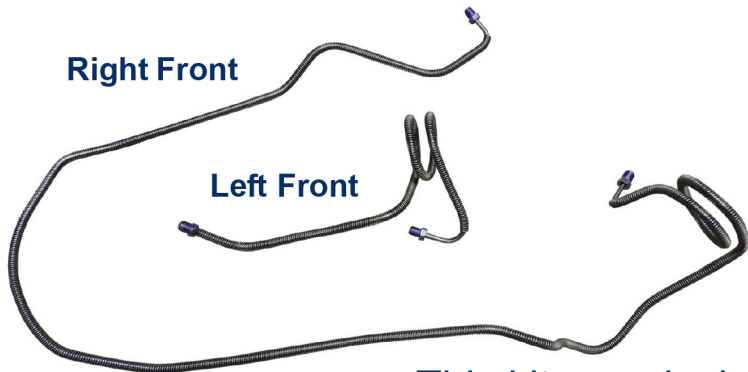

PN# - CCB76Z1/SCCB76Z1/PFB8001/SPFB8001

1976-80 Chevrolet Camaro w/RPO F41 Sway Bar Power Disc Complete Brake Line Kit 7pc, OE Steel

1976-80 Chevrolet Camaro w/RPO F41 Sway Bar Power Disc Complete Brake Line Kit 7pc, Stainless

1976-80 Pontiac Firebird/TA Power Disc w/Rear Drum Brake Line Kit 7pc, OE Steel

1976-80 Pontiac Firebird/TA Power Disc w/Rear Drum Brake Line Kit 7pc, Stainless

This kit was designed for an easier, hassle free installation.
Installation on your vehicle may not require all of the peices prodvided in this kit.
Once installed simply discard all unused pieces.