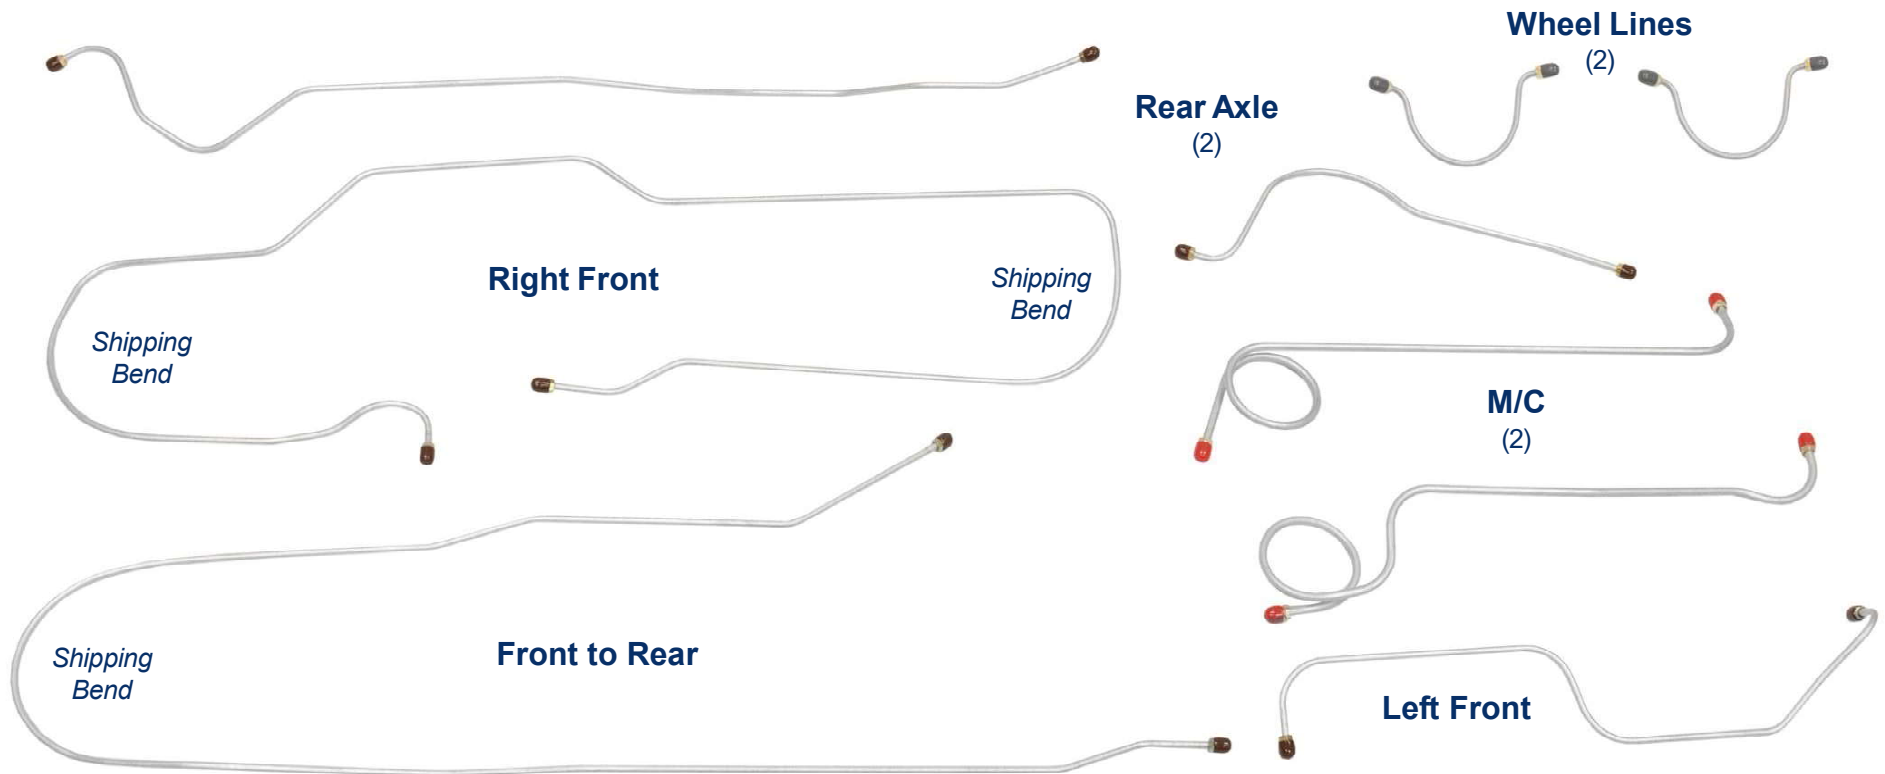

CDB4801/SCDB4801 - 9pc

1948 Dodge B1-C 3/4-Ton Manual Drum (w/Wheel Lines) pc*

Inline tube

The Professional Restorers #1 Choice

www.inlinetube.com

*Reproduction of factory brake lines for unmodified vehicles using original components.
Images are for identification purposes and are not to scale.

rev. 4-21
© Inline Tube 2021